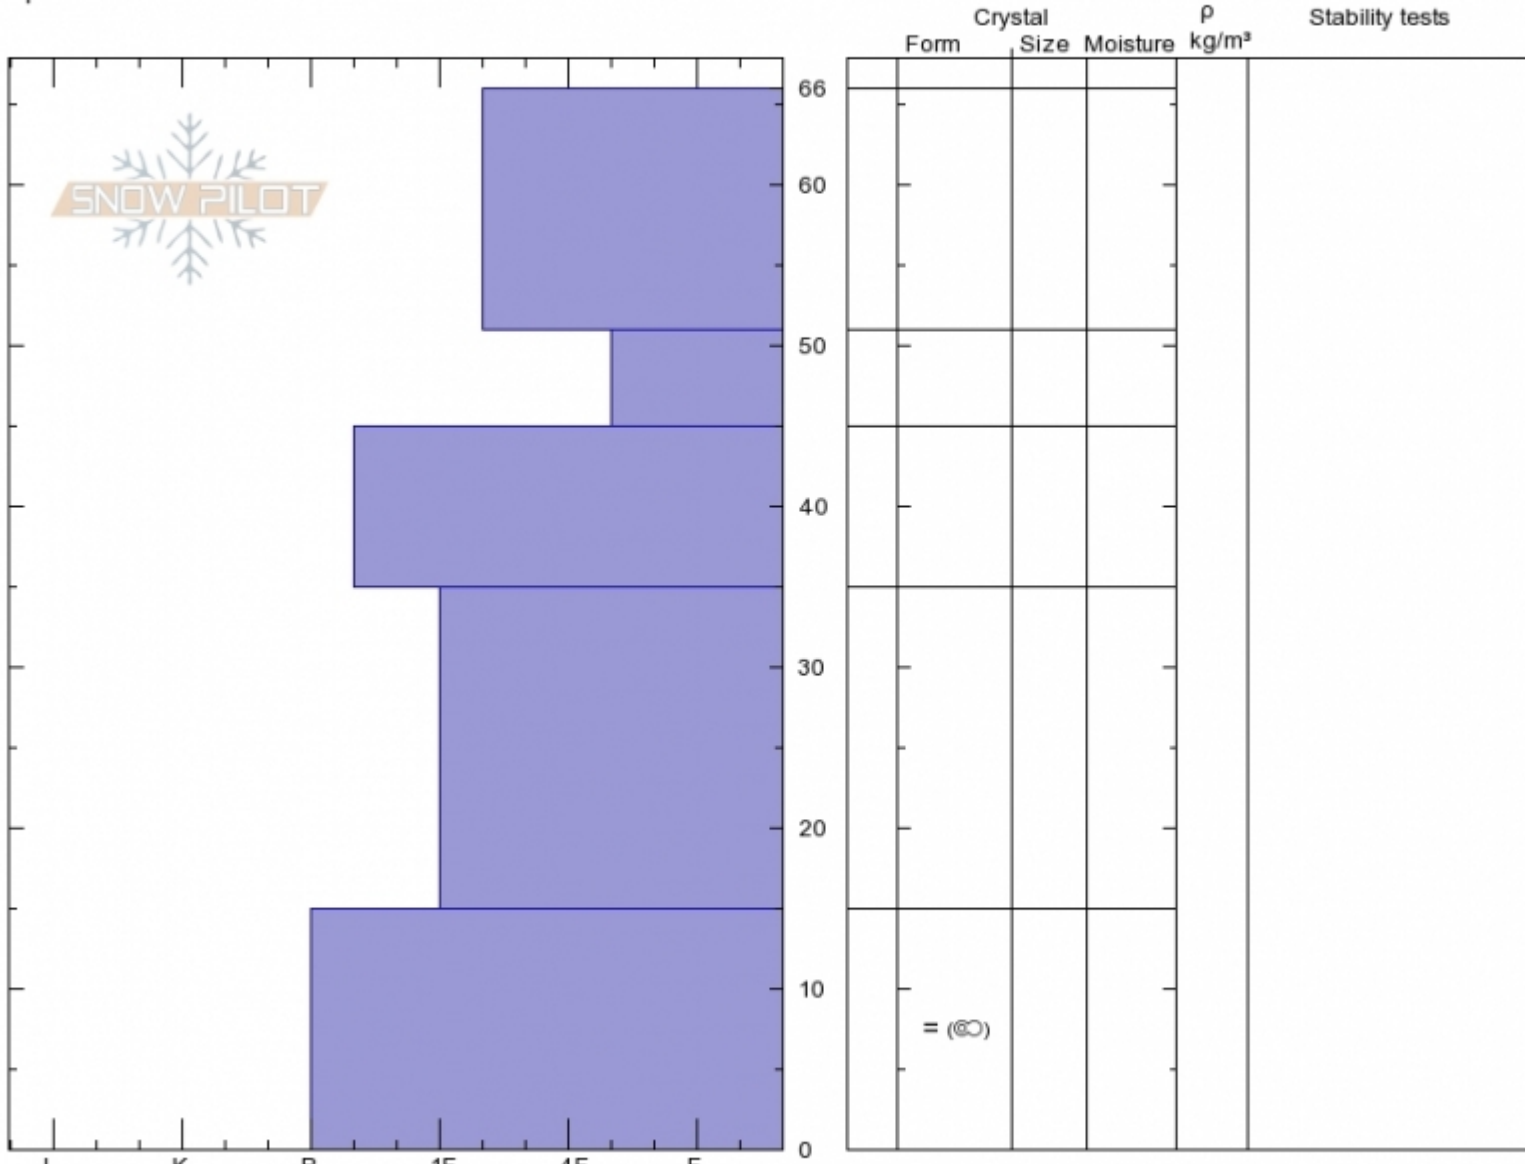

Sac Trail Bowl 2
Bridger Range
MT
Elevation: 8750 ft
Aspect: 5°
Specifics:

Alex Marienthal
Wed Sep 20 10:45 2017
Co-ord: 45.89884N, -110.97154W
Slope Angle: 30°
Wind Loading: yes

Stability: **Good**
Air Temperature:
Sky Cover: **BKN**
Precipitation: **S1**
Wind: **SW Strong**

HS66

Layer No

Notes: Overall stability good. Main concern is fresh wind slabs on steeper stuff. Old wind slab layers are bonding well with warmth and previous pit.

Advisory Region
Bridger Range
Bridger Range, 2017-09-20