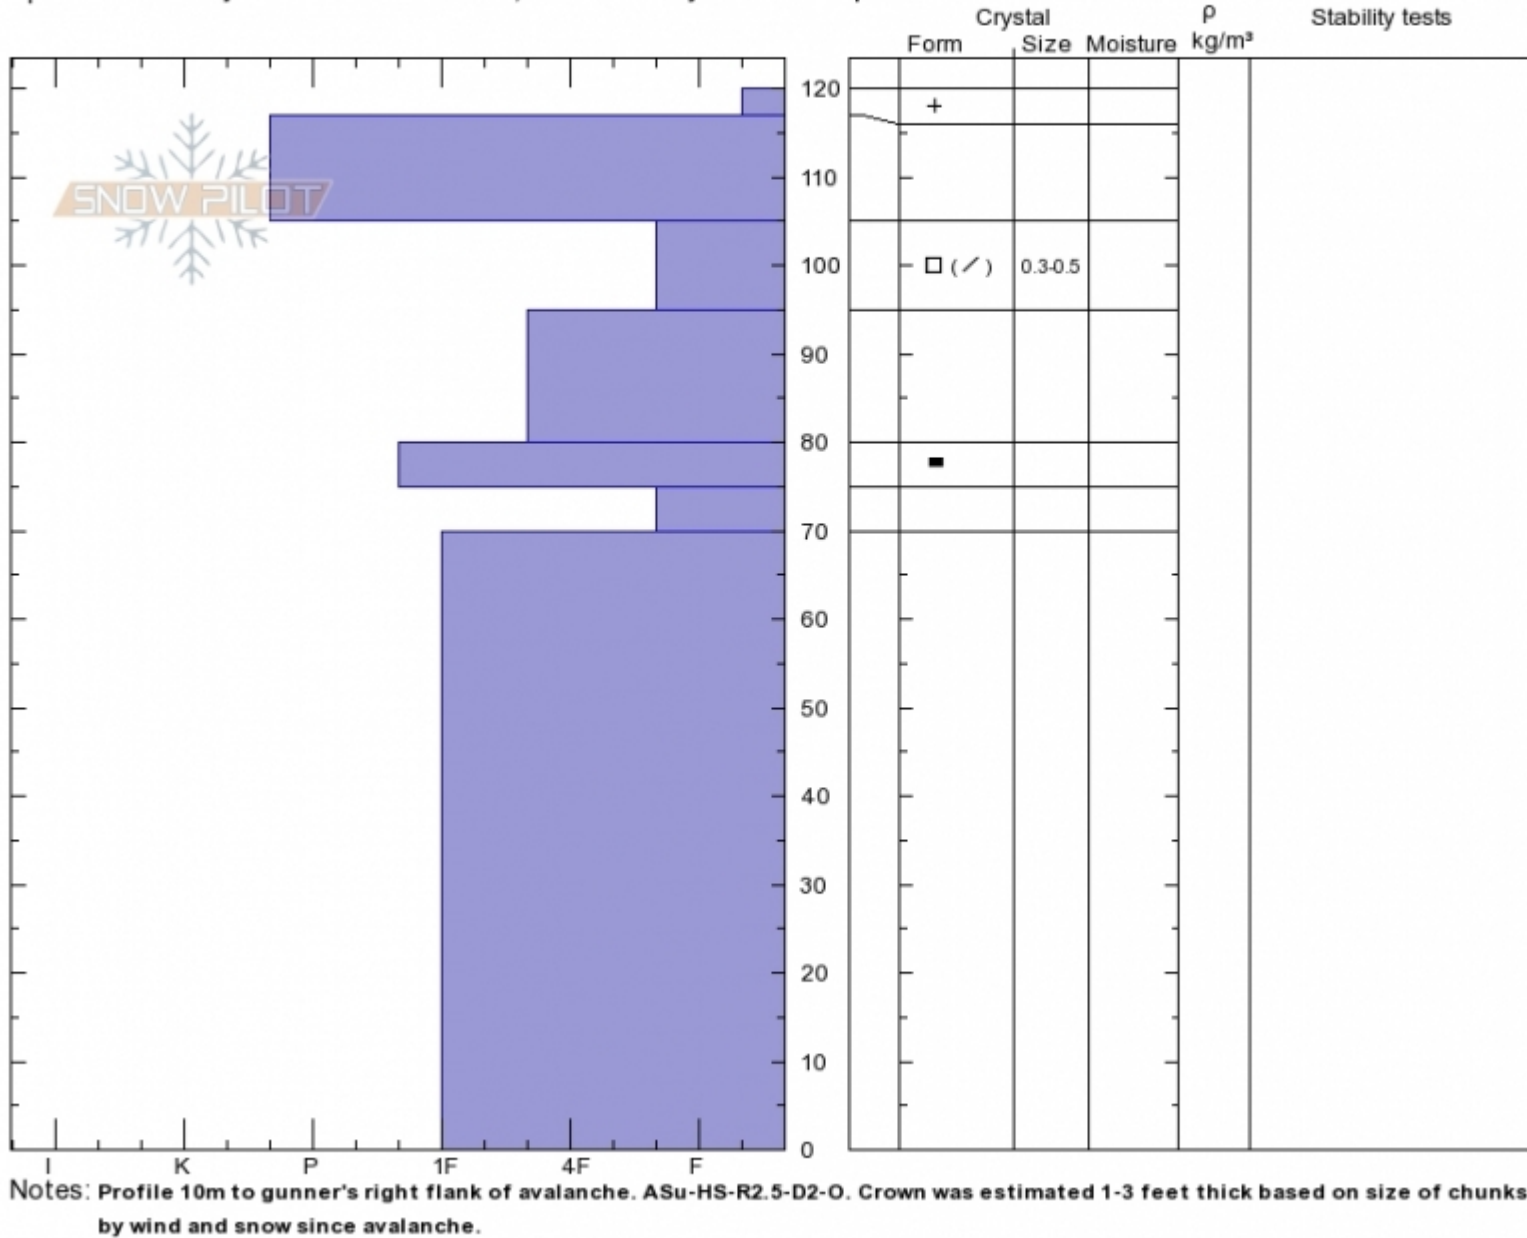

Imp Peak Avalanche
Madison Range-S
MT
 Elevation: **9880 ft**
 Aspect: **30°**
 Specifics: **Pit is adjacent to avalanche: flank; Recent activity on similar slopes**

Alex Marienthal
Mon Oct 9 11:45 2017
 Co-ord: **44.99686N, -111.45666W**
 Slope Angle: **27°**
 Wind Loading: **previous**

Stability:
 Air Temperature:
 Sky Cover: **CLR**
 Precipitation: **NO**
 Wind:

HS120

Layer No
 95-105: P
 0-70: (avg)

Advisory Region
 Southern Madison

Forecast link: [GNFAC Avalanche Forecast for Sat Oct 14, 2017](#)
 Southern Madison, 2017-10-11