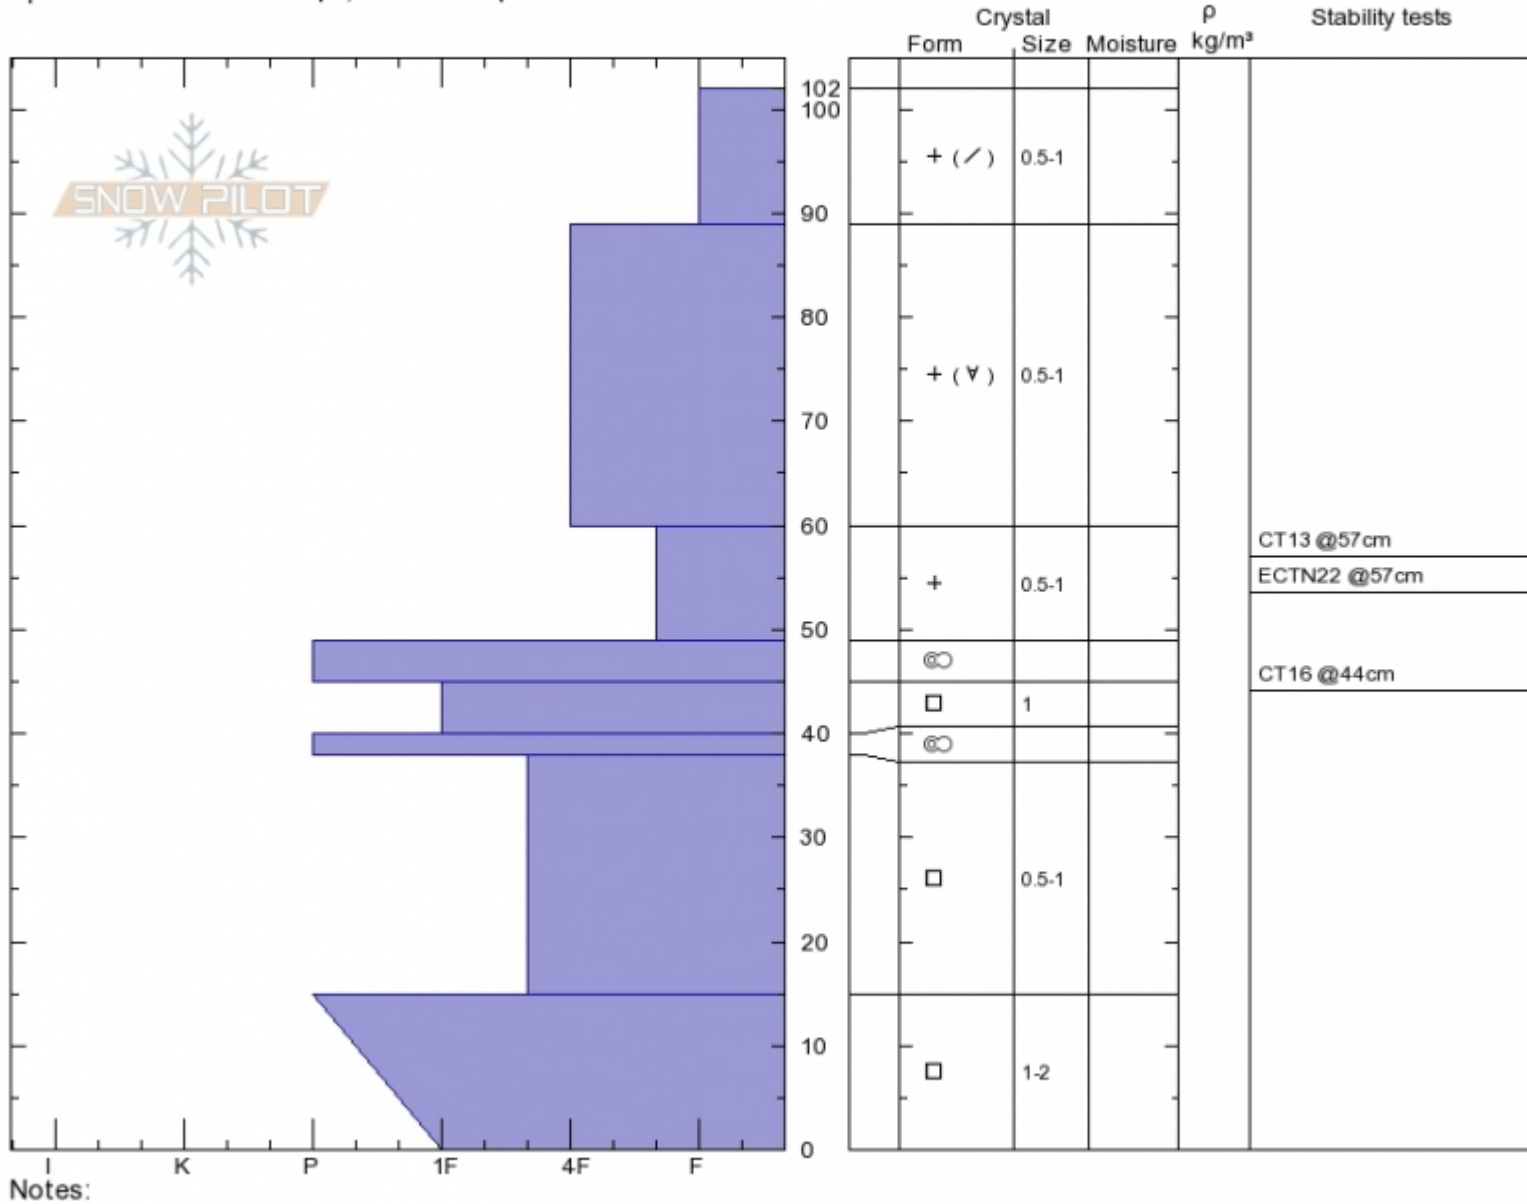

BB Apron
Bridger Range
MT
 Elevation: **7800 ft**
 Aspect: **38°**
 Specifics: **Ski tracks on slope; We skied slope**

Chris Bilbrey
Thu Nov 2 11:20 2017
 Co-ord: **45.82457N, -110.92605W**
 Slope Angle: **34°**
 Wind Loading: **no**

Stability: **Very Good**
 Air Temperature: **-5°C**
 Sky Cover: **OVC**
 Precipitation: **NO**
 Wind: **SW Calm**

HS102
Stability Test Notes
57: Fx Char = SC
44: Fx Char = B

Layer No

Advisory Region
 Bridger Range