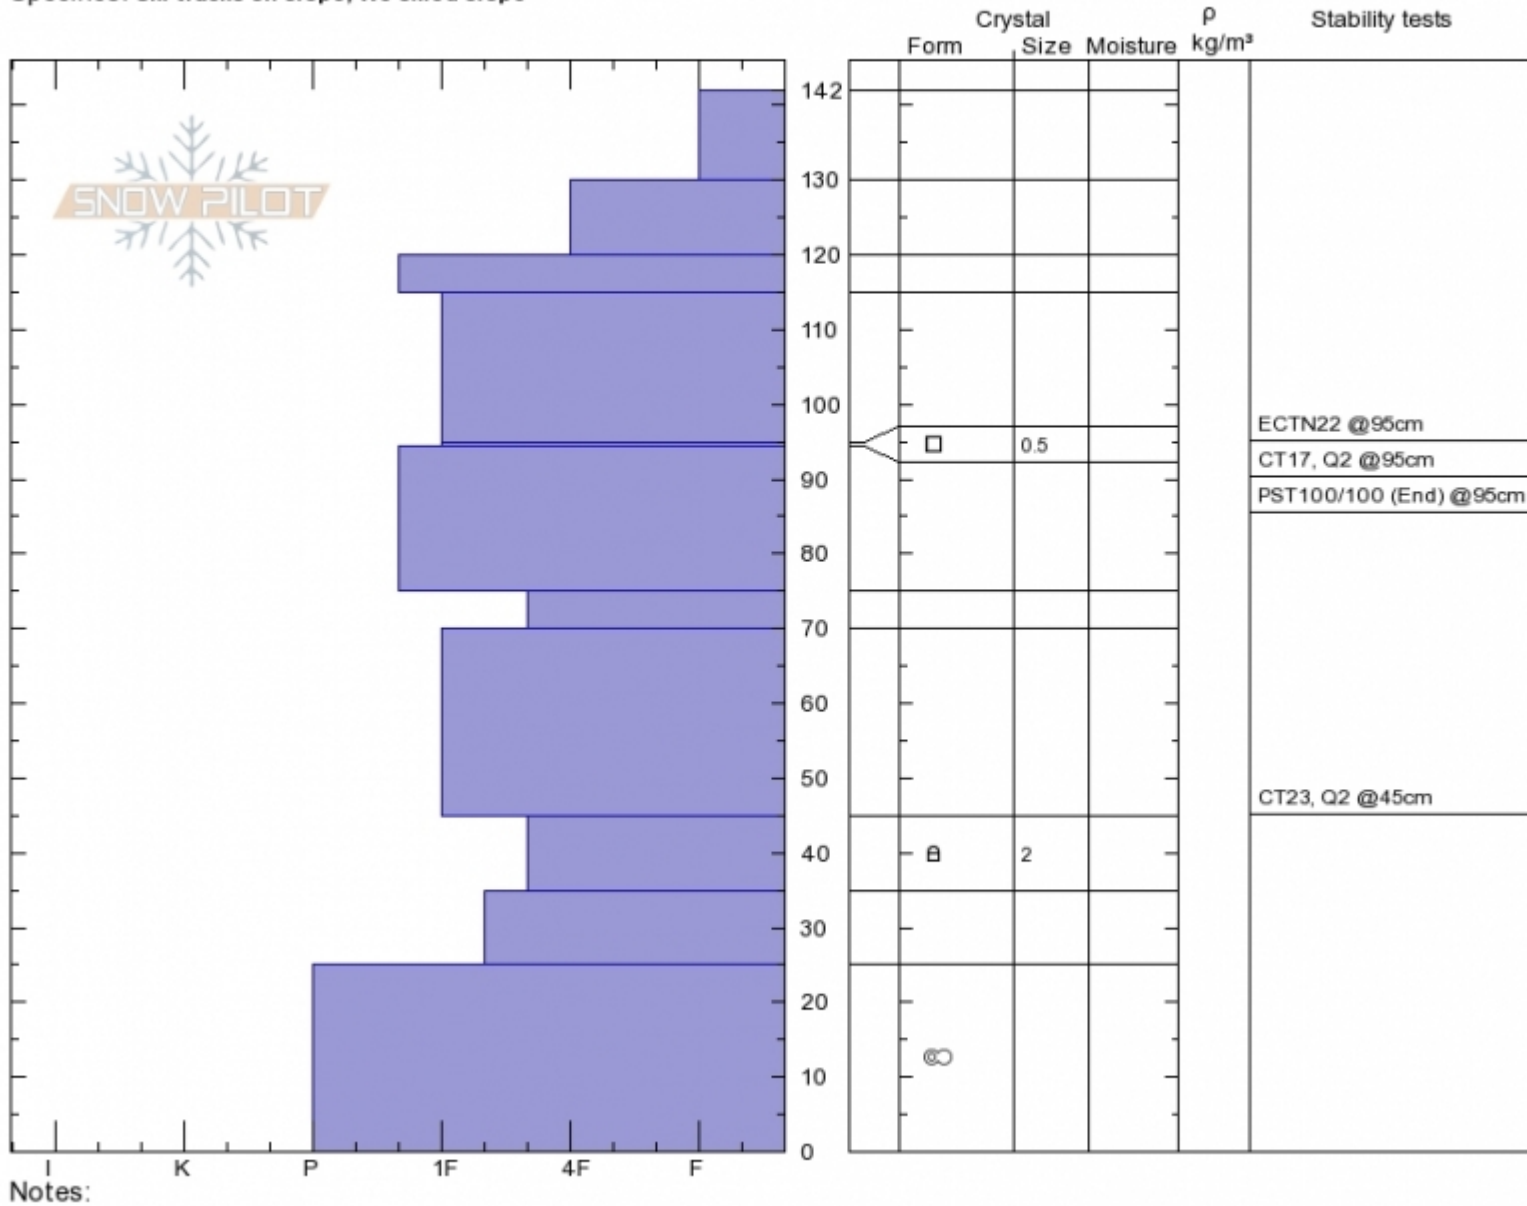

Blackmore east face  
 Gallatin Range-N  
 MT  
 Elevation: 9800 ft  
 Aspect: 60°  
 Specifics: Ski tracks on slope; We skied slope

Alex Marienthal  
 Wed Nov 8 12:00 2017  
 Co-ord: 45.44567N, -111.00185W  
 Slope Angle: 33°  
 Wind Loading: previous

Stability: **Good**  
 Air Temperature:  
 Sky Cover: **BKN**  
 Precipitation: **NO**  
 Wind: **Calm**

HS142  
 Stability Test Notes

Layer No

Notes:  
 Advisory Region  
 Northern Gallatin  
 Longitude  
 -111.00W  
 Latitude  
 45.44N  
 Northern Gallatin, 2017-11-08