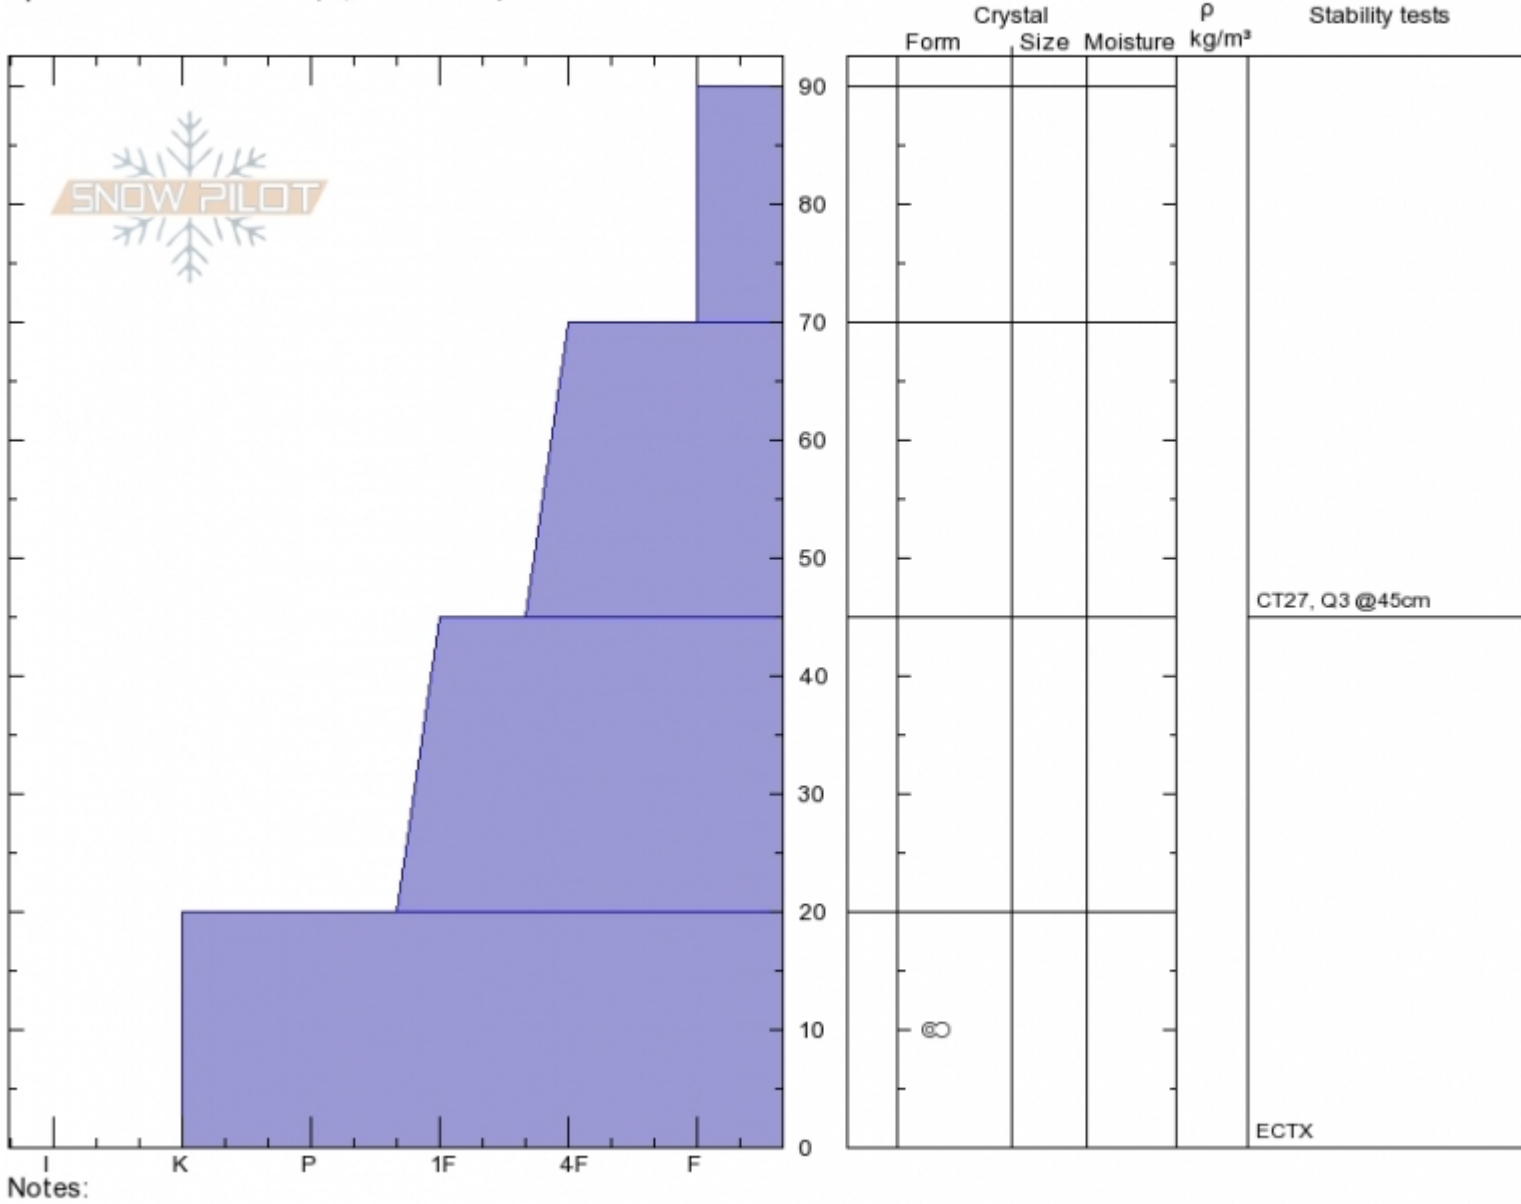

LowAngelDust, B Gully
Bridger Range
MT
 Elevation: **8120 ft**
 Aspect: **80°**
 Specifics: **Ski tracks on slope; We skied slope**

Alex Marienthal
Mon Nov 13 08:30 2017
 Co-ord: **45.82246N, -110.92689W**
 Slope Angle: **28°**
 Wind Loading: **no**

Stability: **Good**
 Air Temperature:
 Sky Cover: **CLR**
 Precipitation: **NO**
 Wind: **Calm**

HS90
Stability Test Notes

Layer No

Advisory Region
 Bridger Range
 Bridger Range, 2017-11-13