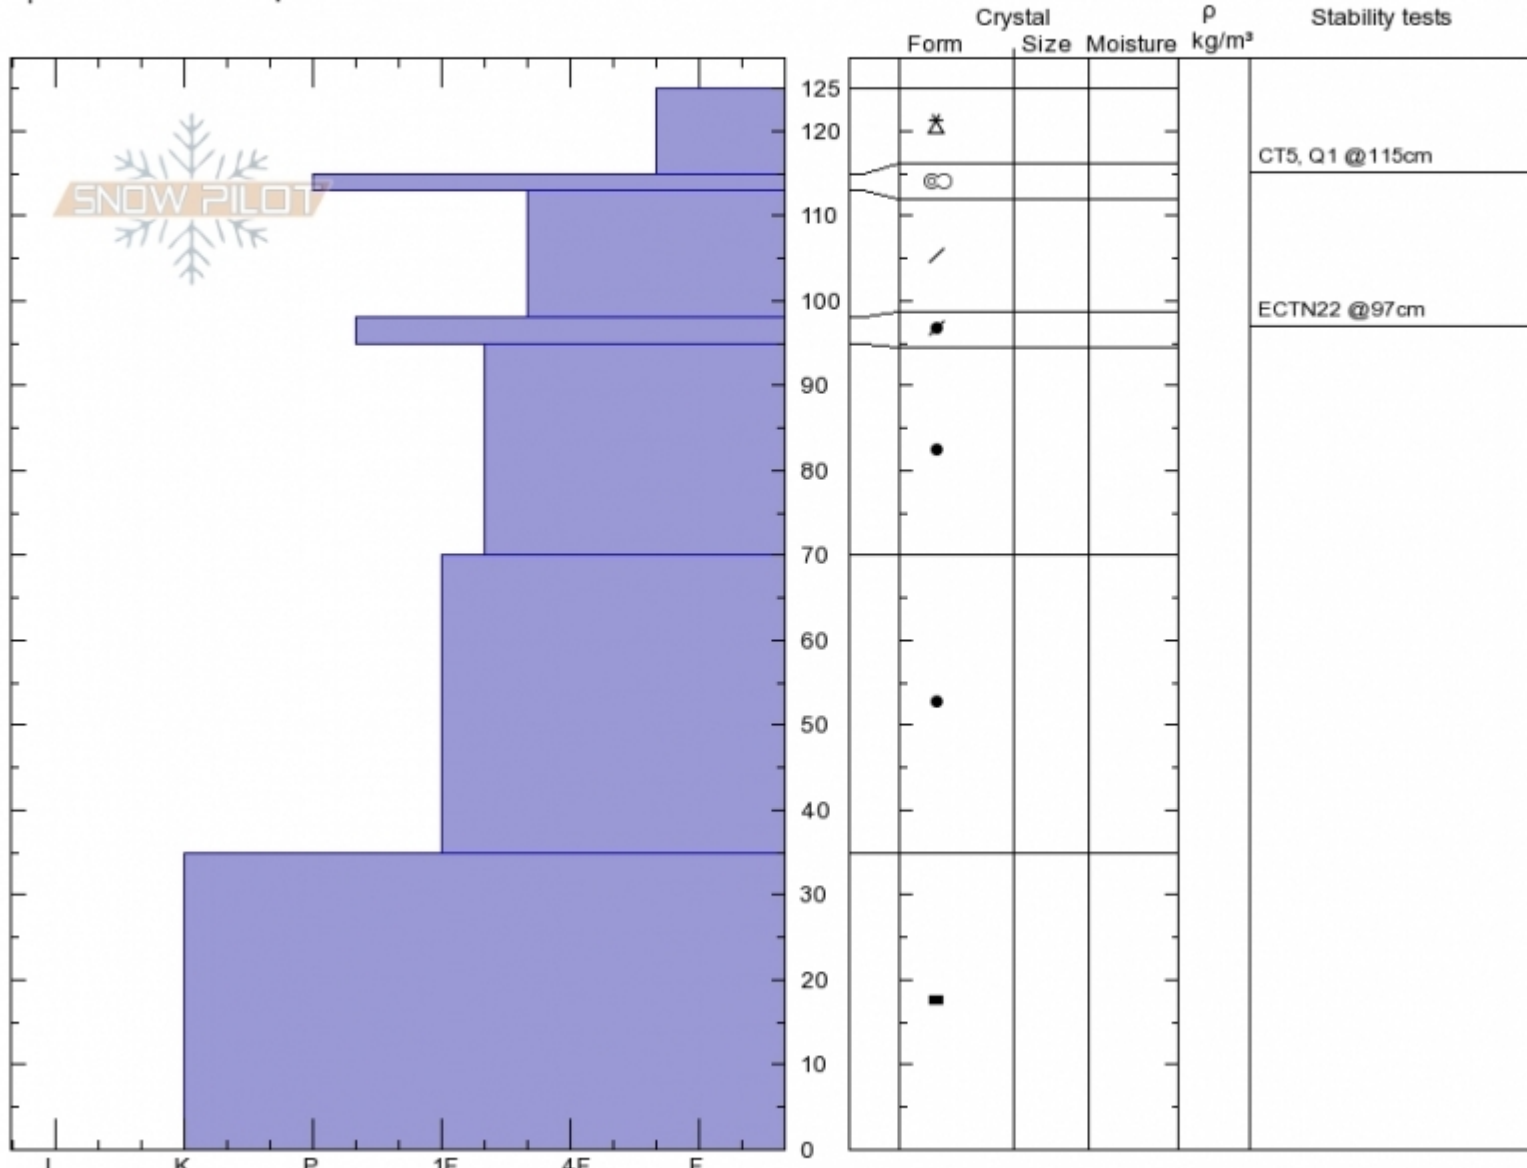

upper east Mt Republic
 Absaroka Range
 MT
 Elevation: 9900 ft
 Aspect: 125°
 Specifics: We skied slope

Beau Fredlund
 Wed Nov 15 10:00 2017
 Co-ord: 44.99956N, -109.95201E
 Slope Angle: 30°
 Wind Loading: yes

Stability:
 Air Temperature: -5°C
 Sky Cover: FEW
 Precipitation: NO
 Wind: W

HS125
 Stability Test Notes

Layer No

Notes: Some cracking of fresh wind drifts/ new snow in exposed locations along the ridgelines.