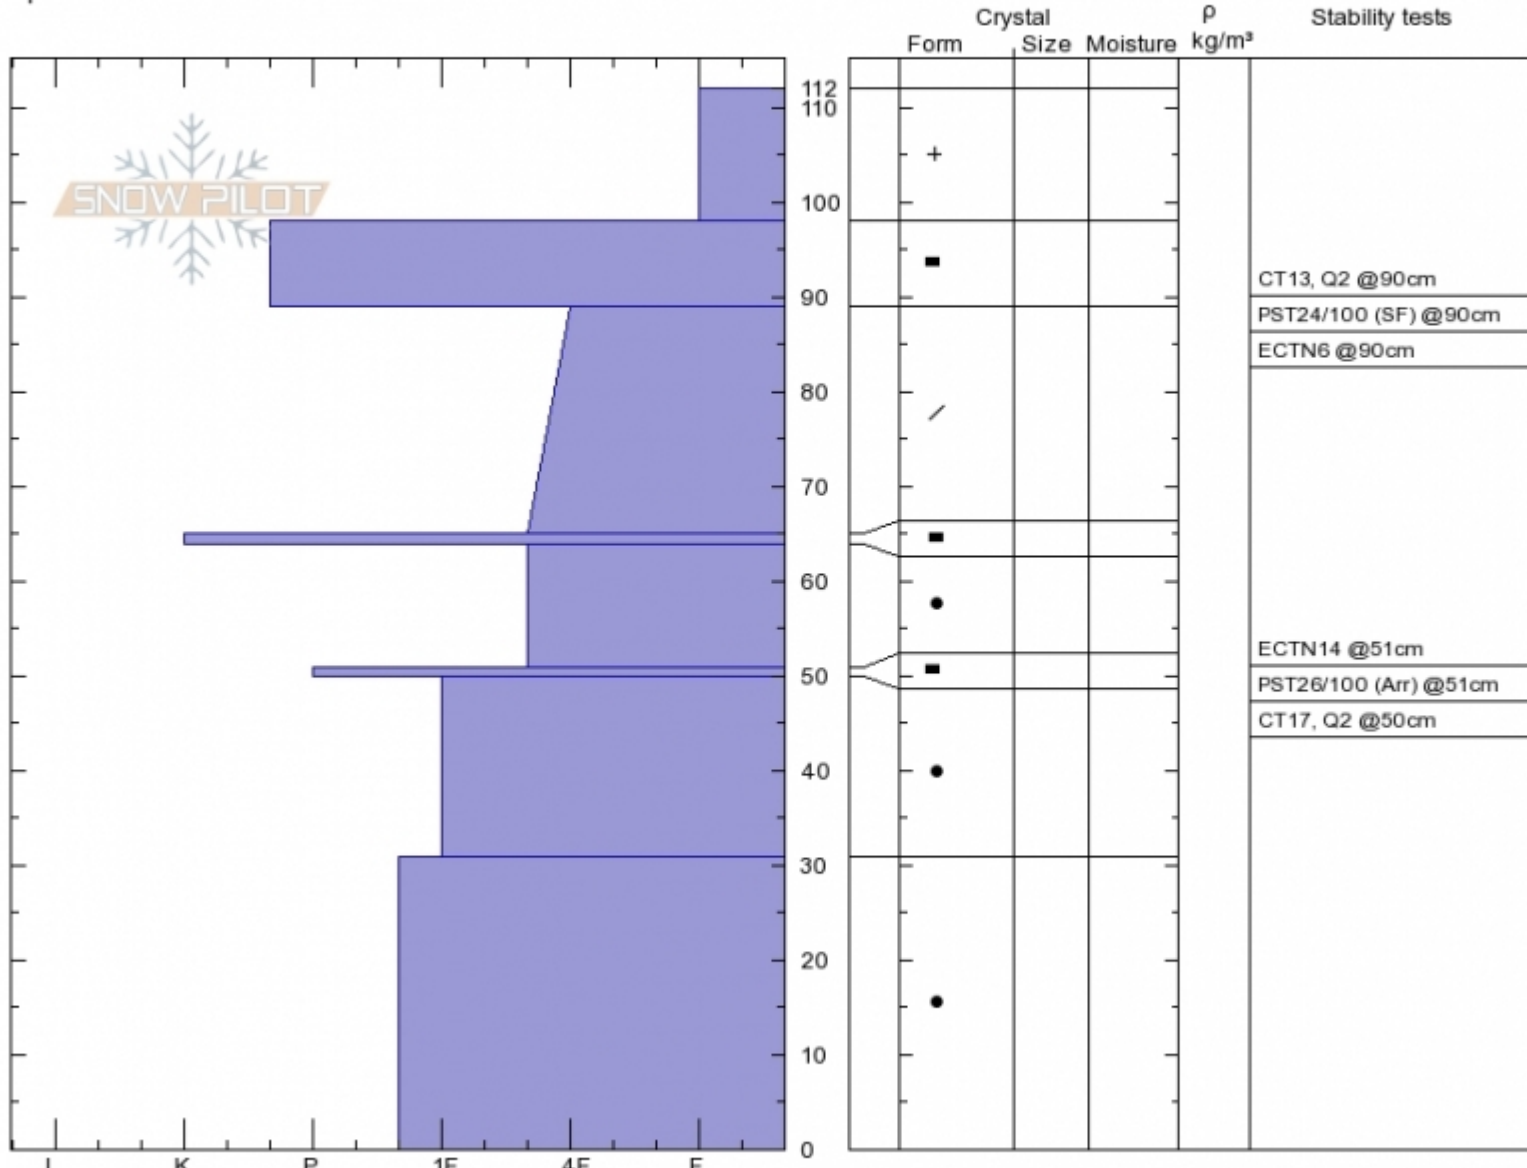

**Rasta Chute**  
**Cooke City**  
**MT**  
 Elevation: **9893 ft**  
 Aspect: **190°**  
 Specifics:

**Doug Chabot-Admin**  
**Tue Nov 21 14:20 2017**  
 Co-ord: **45.07136N, -109.94474W**  
 Slope Angle: **33°**  
 Wind Loading: **no**

Stability: **Good**  
 Air Temperature:  
 Sky Cover: **BKN**  
 Precipitation: **NO**  
 Wind: **W Light Breeze**

**HS112**  
**Stability Test Notes**

Layer No  
**89-98: Pr**  
**50-51: de**

Notes: Less deep, but still a good structure and stable snowpack. CPST 24/100 SF 90 cm's. CPST 60/100 arr 51 cm's.