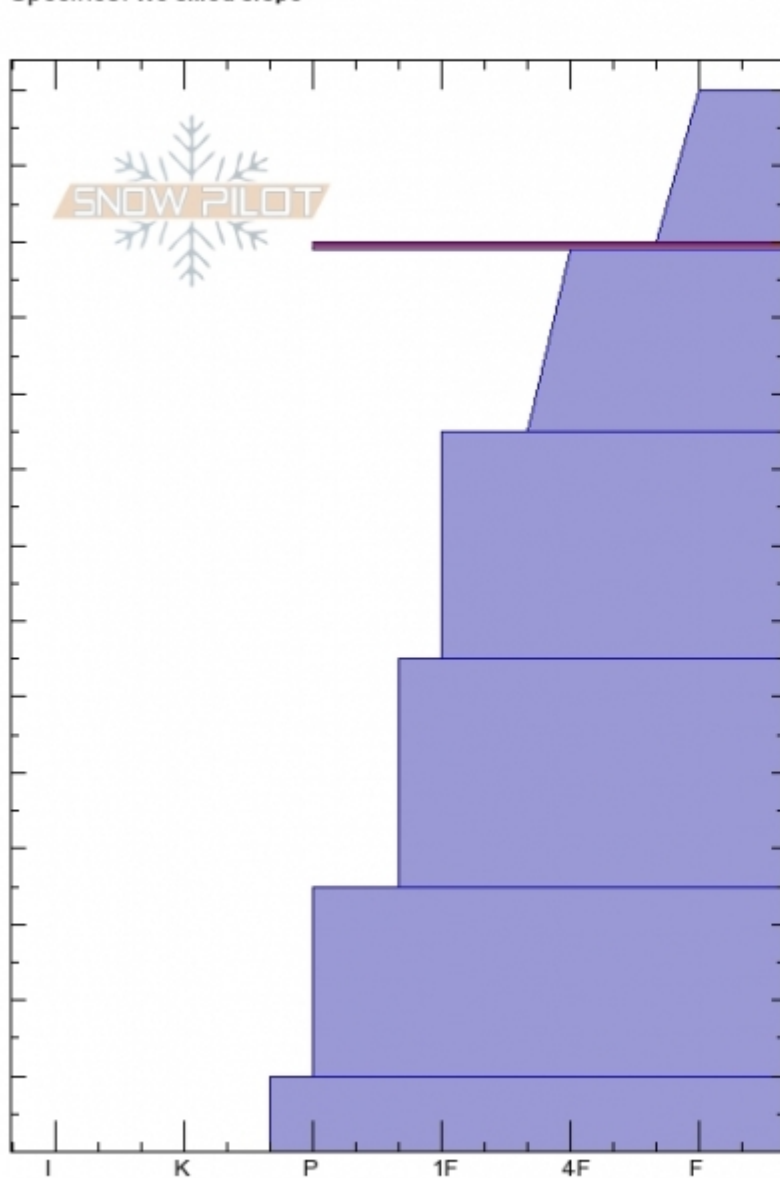

Top of Scotch Bonnet
Cooke City
MT
 Elevation: **10180 ft**
 Aspect: **104°**
 Specifics: **We skied slope**

Doug Chabot-Admin
Tue Nov 21 15:10 2017
 Co-ord: **45.07198N, -109.94456W**
 Slope Angle: **33°**
 Wind Loading: **no**

Stability: **Very Good**
 Air Temperature:
 Sky Cover: **BKN**
 Precipitation: **NO**
 Wind: **W Light Breeze**

HS140
Stability Test Notes

Layer No
119-120: F

Crystal Form	Crystal Size	Moisture	ρ kg/m ³	Stability tests
+				
■				ECTN12 @ 120cm
/				CT11, Q2 @ 120cm
•				
•				
•				
■				