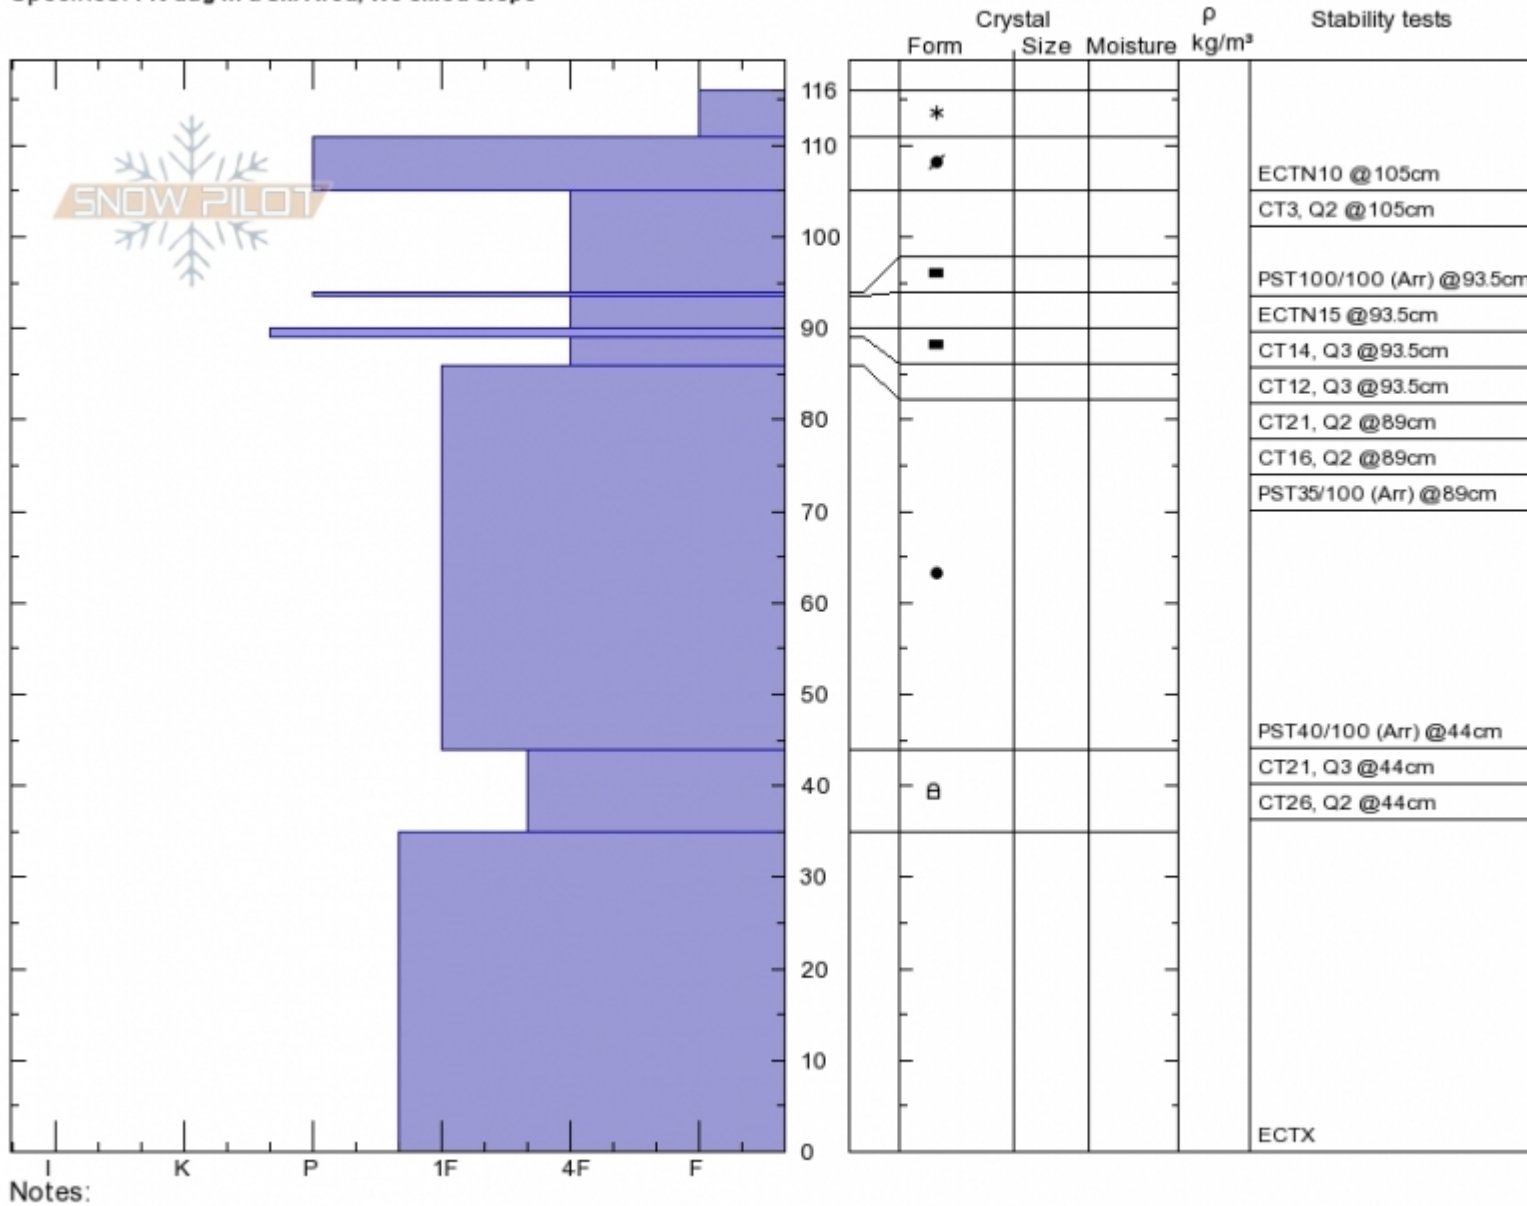

Pioneer Mtn. Y.C.  
 Madison Range-N  
 MT  
 Elevation: 9300 ft  
 Aspect: 40°  
 Specifics: Pit dug in a Ski Area; We skied slope

Alex Marienthal  
 Fri Dec 1 11:30 2017  
 Co-ord: 45.23385N, -111.44794W  
 Slope Angle: 25°  
 Wind Loading: previous

Stability: **Good**  
 Air Temperature:  
 Sky Cover: **FEW**  
 Precipitation: **NO**  
 Wind: **Calm**

HS116  
 Stability Test Notes

Layer No

Advisory Region  
 Northern Madison  
 Northern Madison, 2017-12-01