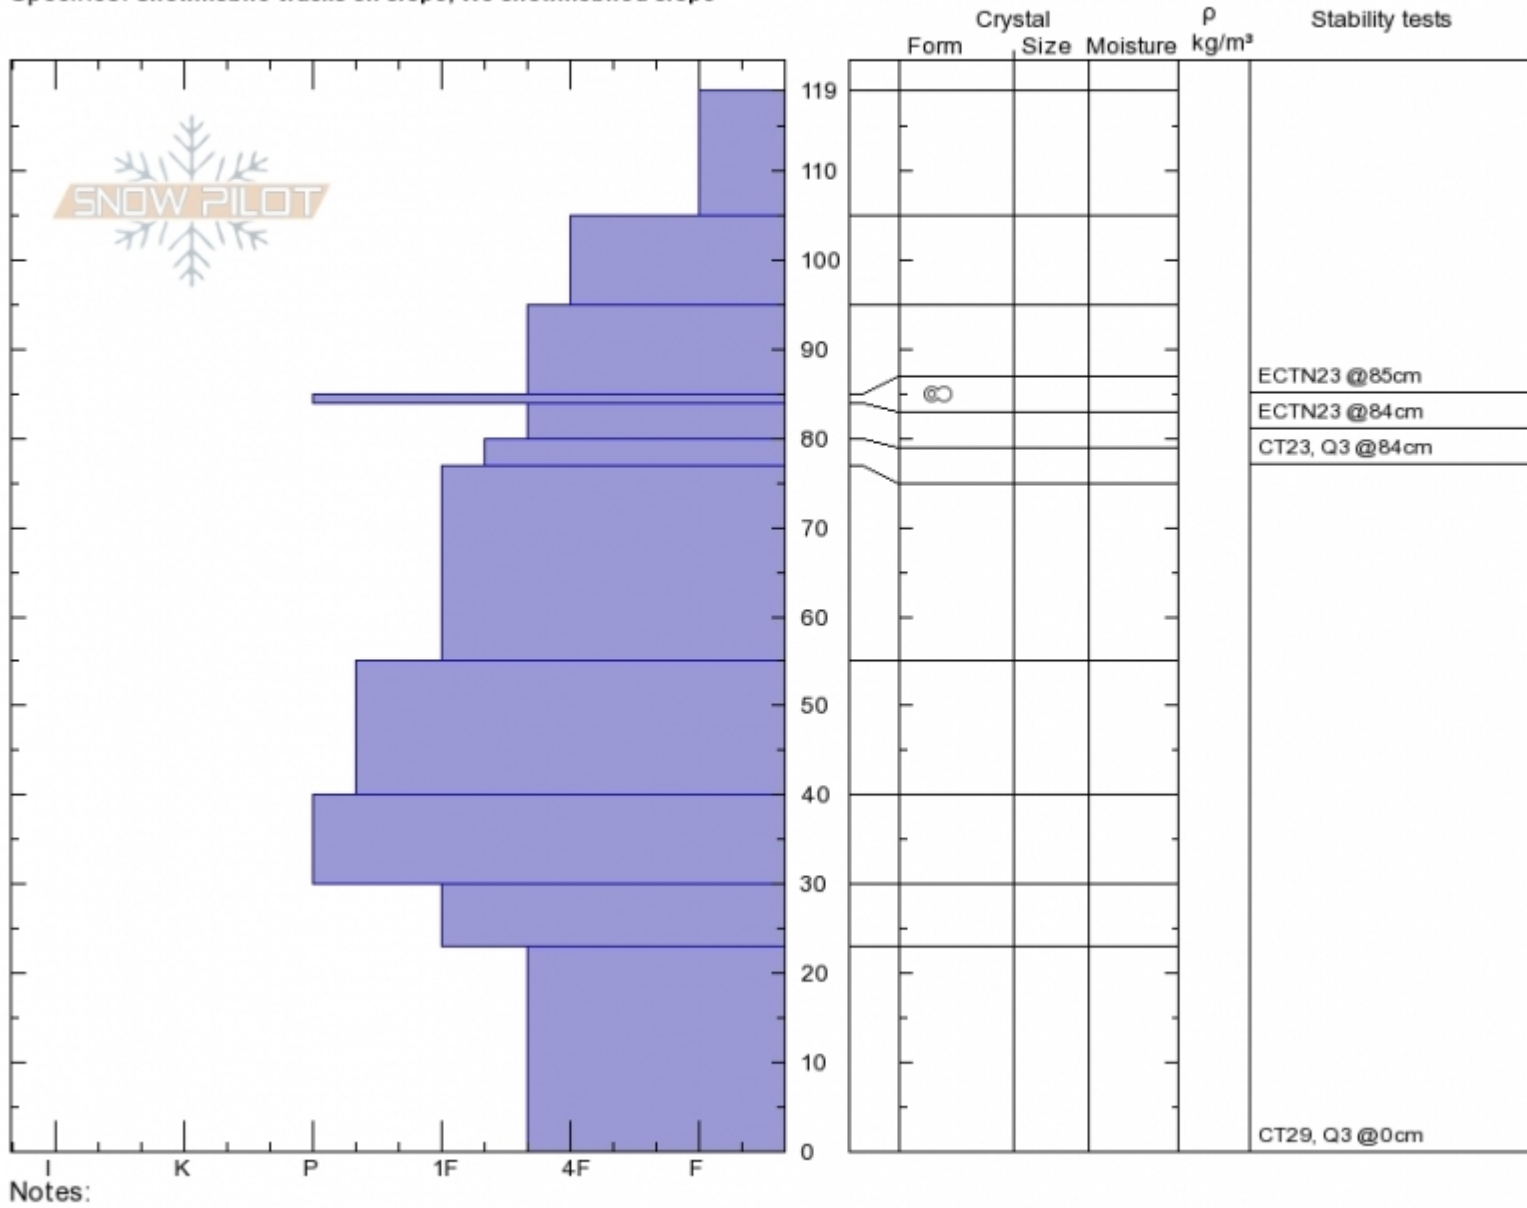

Sage Basin, TFork
 Madison Range-S
 MT
 Elevation: 9100 ft
 Aspect: 30°
 Specifics: Snowmobile tracks on slope; We snowmobiled slope

Alex Marienthal
 Thu Dec 7 12:30 2017
 Co-ord: 44.94812N, -111.30366W
 Slope Angle: 15°
 Wind Loading: no

Stability: **Good**
 Air Temperature:
 Sky Cover: **CLR**
 Precipitation: **NO**
 Wind: **N Calm**

HS119
 Stability Test Notes

Layer No

Advisory Region
 Southern Madison
 Southern Madison, 2017-12-08