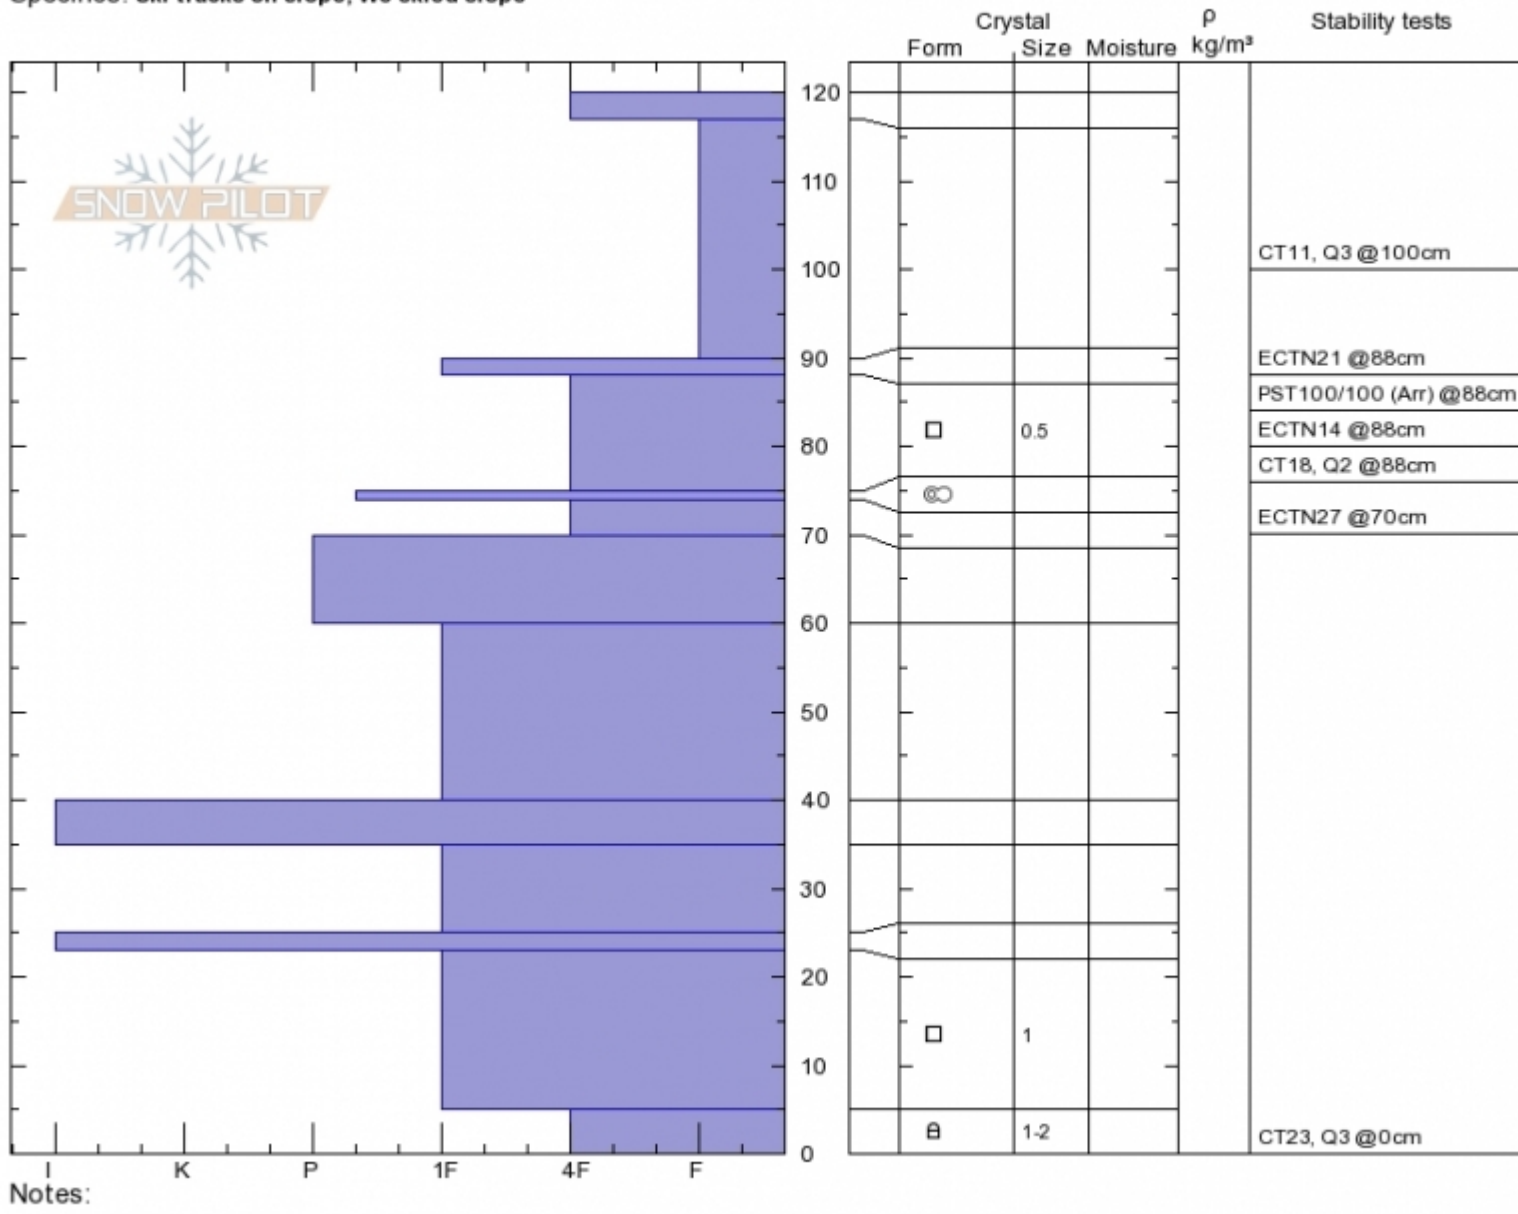

Middle Basin
Madison Range-N
MT
 Elevation: **9320 ft**
 Aspect: **80°**
 Specifics: **Ski tracks on slope; We skied slope**

Alex Marienthal
Fri Dec 8 12:36 2017
 Co-ord: **45.33004N, -111.38216W**
 Slope Angle: **25°**
 Wind Loading: **no**

Stability: **Good**
 Air Temperature:
 Sky Cover: **CLR**
 Precipitation: **NO**
 Wind: **W Calm**

HS120
Stability Test Notes

Layer No

Advisory Region
 Northern Madison
 Northern Madison, 2017-12-09