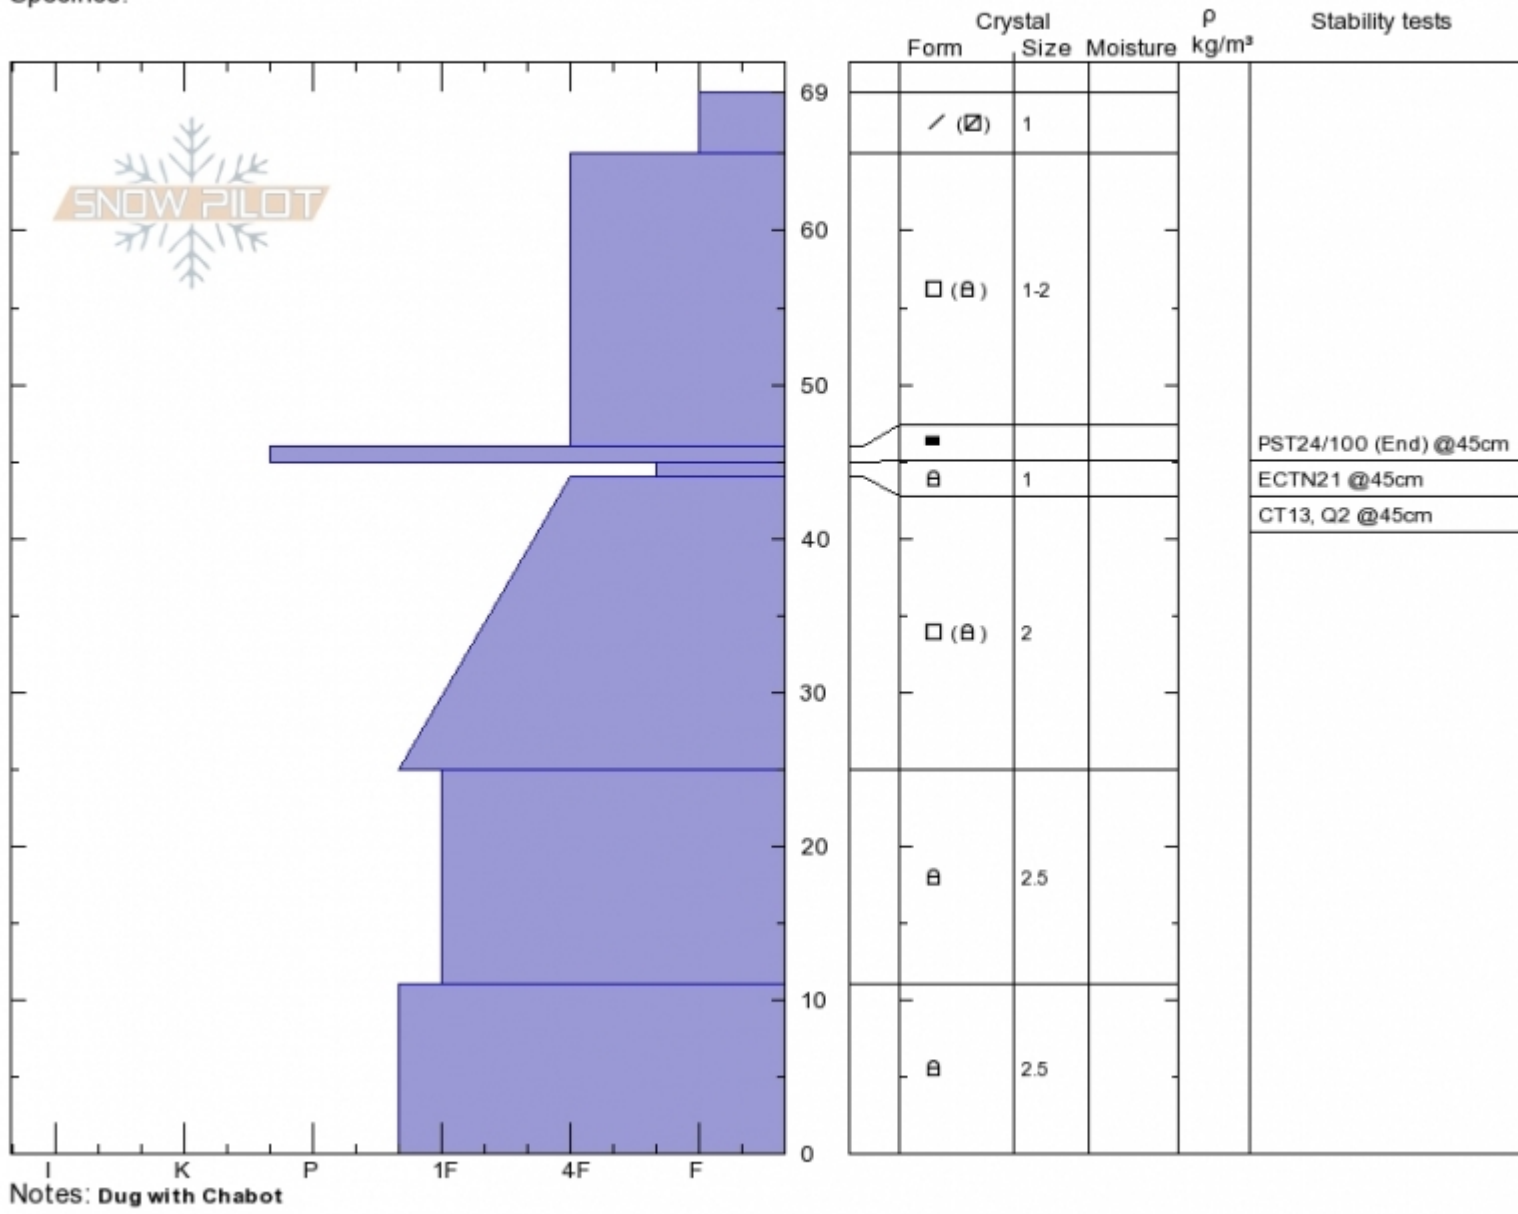

Sunlight Basin  
 Madison Range-S  
 MT  
 Elevation: 9500 ft  
 Aspect: 90°  
 Specifics:

Gabrielle Antonioli  
 Wed Dec 13 10:30 2017  
 Co-ord: 44.97517N, -111.31390W  
 Slope Angle: 25°  
 Wind Loading: no

Stability: **Good**  
 Air Temperature: -2°C  
 Sky Cover: **OVC**  
 Precipitation: **S1**  
 Wind: **W Calm**

HS69  
 Stability Test Notes

Layer No  
 44-45: Pr

Advisory Region  
 Southern Madison  
 Southern Madison, 2017-12-14