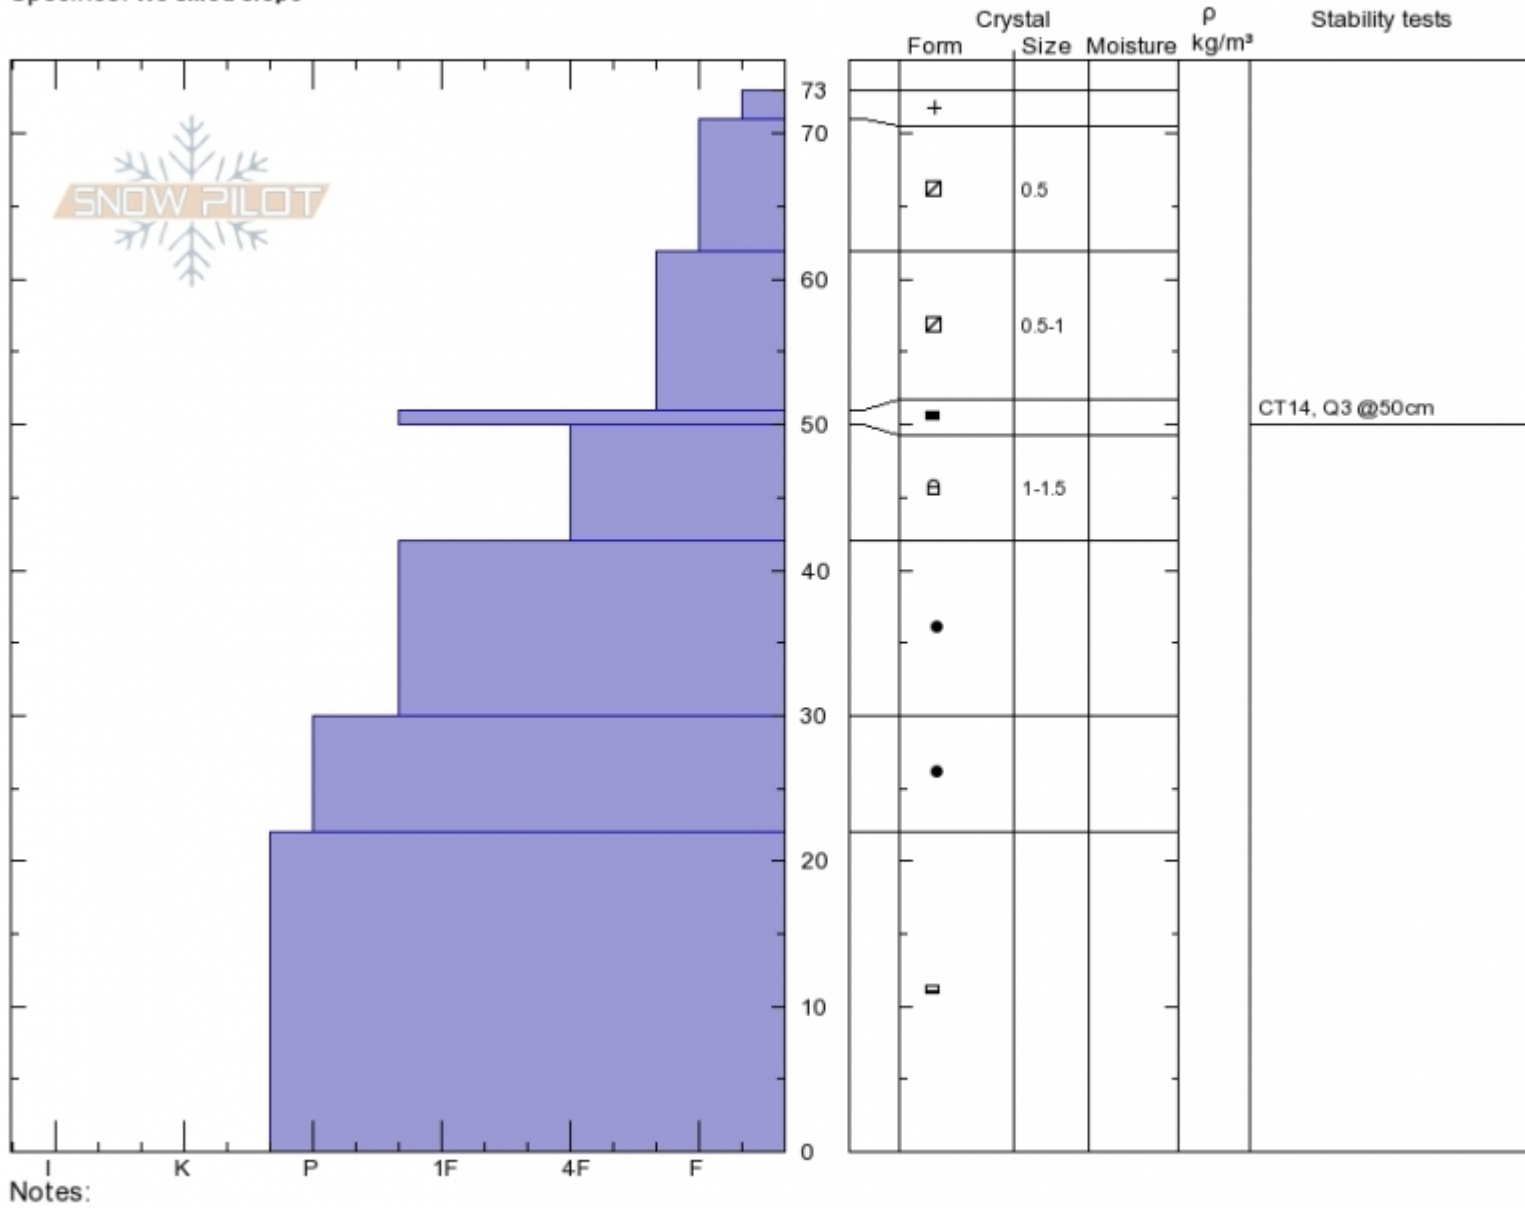

West Side Bridgers
Bridger Range
MT
 Elevation: **8200 ft**
 Aspect: **270°**
 Specifics: **We skied slope**

Eric Knoff
Wed Dec 13 00:30 2017
 Co-ord:
 Slope Angle: **33°**
 Wind Loading: **no**

Stability: **Good**
 Air Temperature: **22°C**
 Sky Cover: **OVC**
 Precipitation: **S1**
 Wind: **W Light Breeze**

HS73
Stability Test Notes

Layer No
51-62: Pro

Advisory Region
 Bridger Range
 Longitude
 -110.94W
 Latitude
 45.82N
 Bridger Range, 2017-12-16