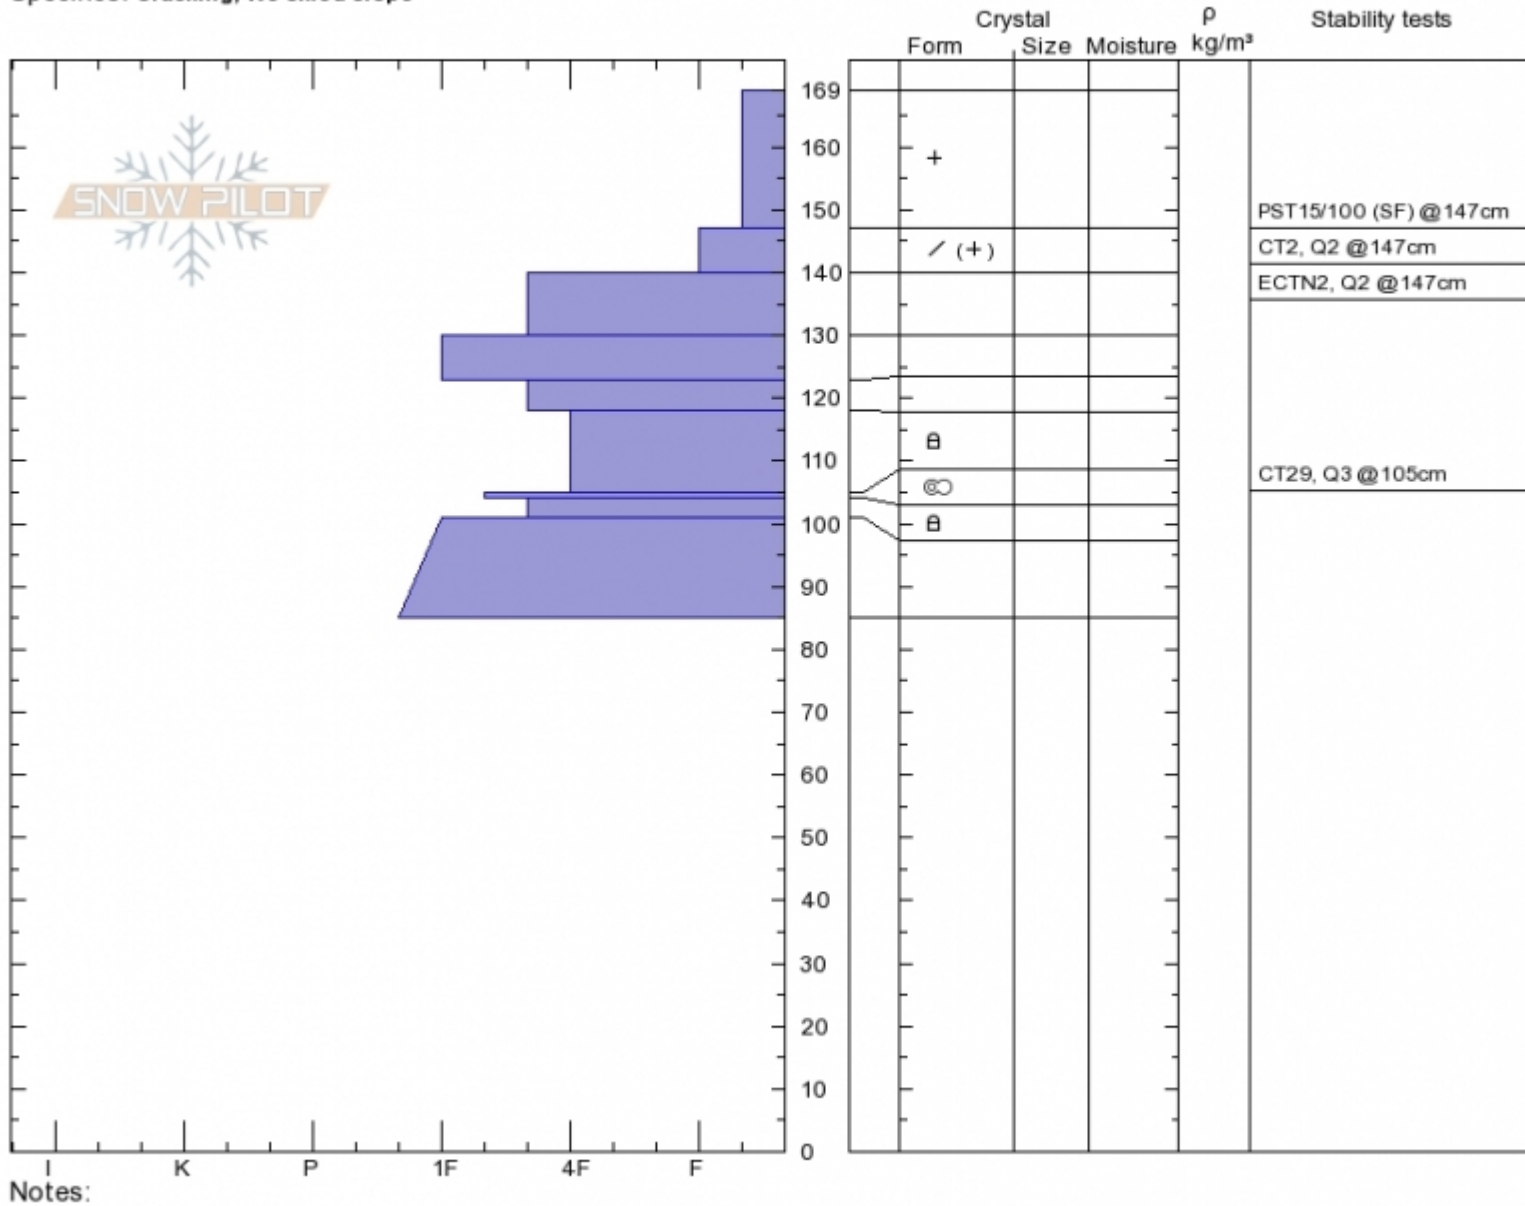

**Maid of mist cirque**  
**Gallatin Range-N**  
**MT**  
 Elevation: **9000 ft**  
 Aspect: **50°**  
 Specifics: **Cracking; We skied slope**

**Alex Marienthal**  
**Sat Dec 16 13:00 2017**  
 Co-ord: **45.41687N, -110.97354W**  
 Slope Angle: **20°**  
 Wind Loading: **previous**

Stability: **Fair**  
 Air Temperature:  
 Sky Cover: **OVC**  
 Precipitation: **S2**  
 Wind: **Calm**

**HS169**  
**Stability Test Notes**

Layer No

Advisory Region  
 Northern Gallatin  
 Northern Gallatin, 2017-12-16