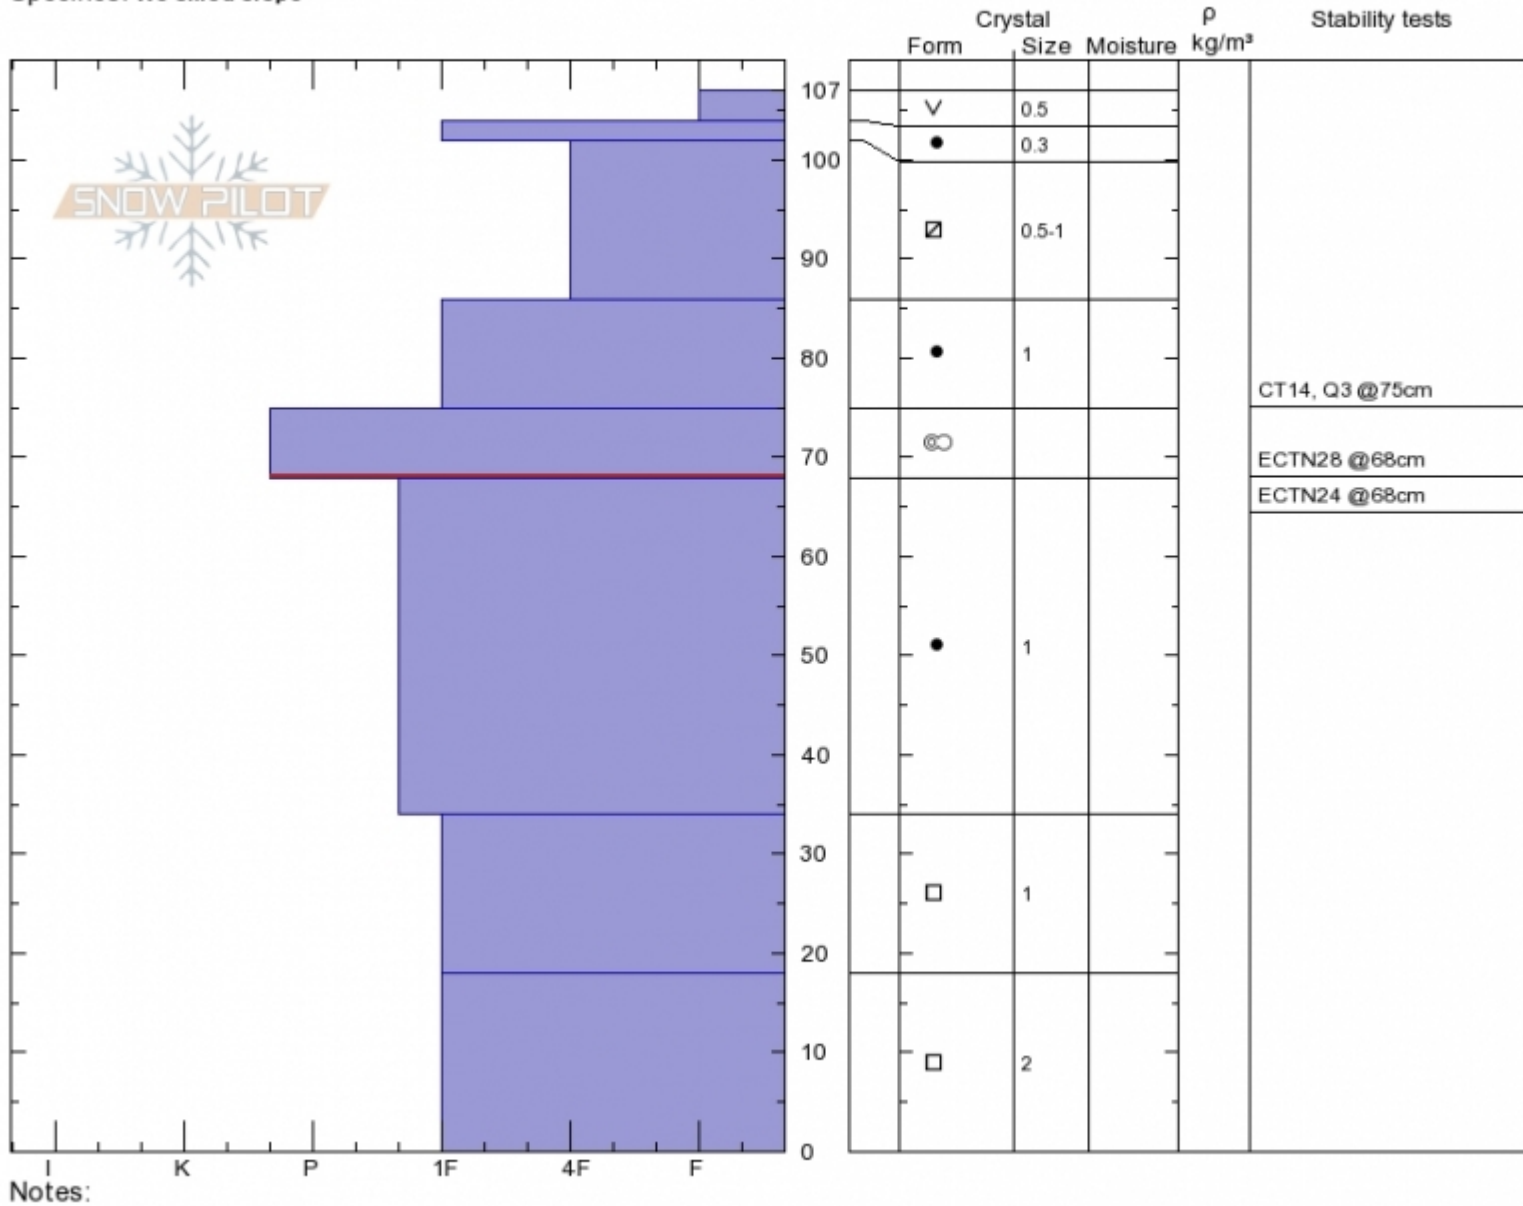

South of Buck Ridge
 Madison Range-N
 MT
 Elevation: 9400 ft
 Aspect: 45°
 Specifics: We skied slope

Dave Zinn
 Fri Dec 15 14:00 2017
 Co-ord: 45.15278N, -111.38626W
 Slope Angle: 30°
 Wind Loading: no

Stability: **Good**
 Air Temperature:
 Sky Cover: **BKN**
 Precipitation: **NO**
 Wind: **Calm**

HS107 PF30
 Stability Test Notes
 68:

Layer No
 68-75: Pr

Advisory Region
 Northern Madison
 Northern Madison, 2017-12-17