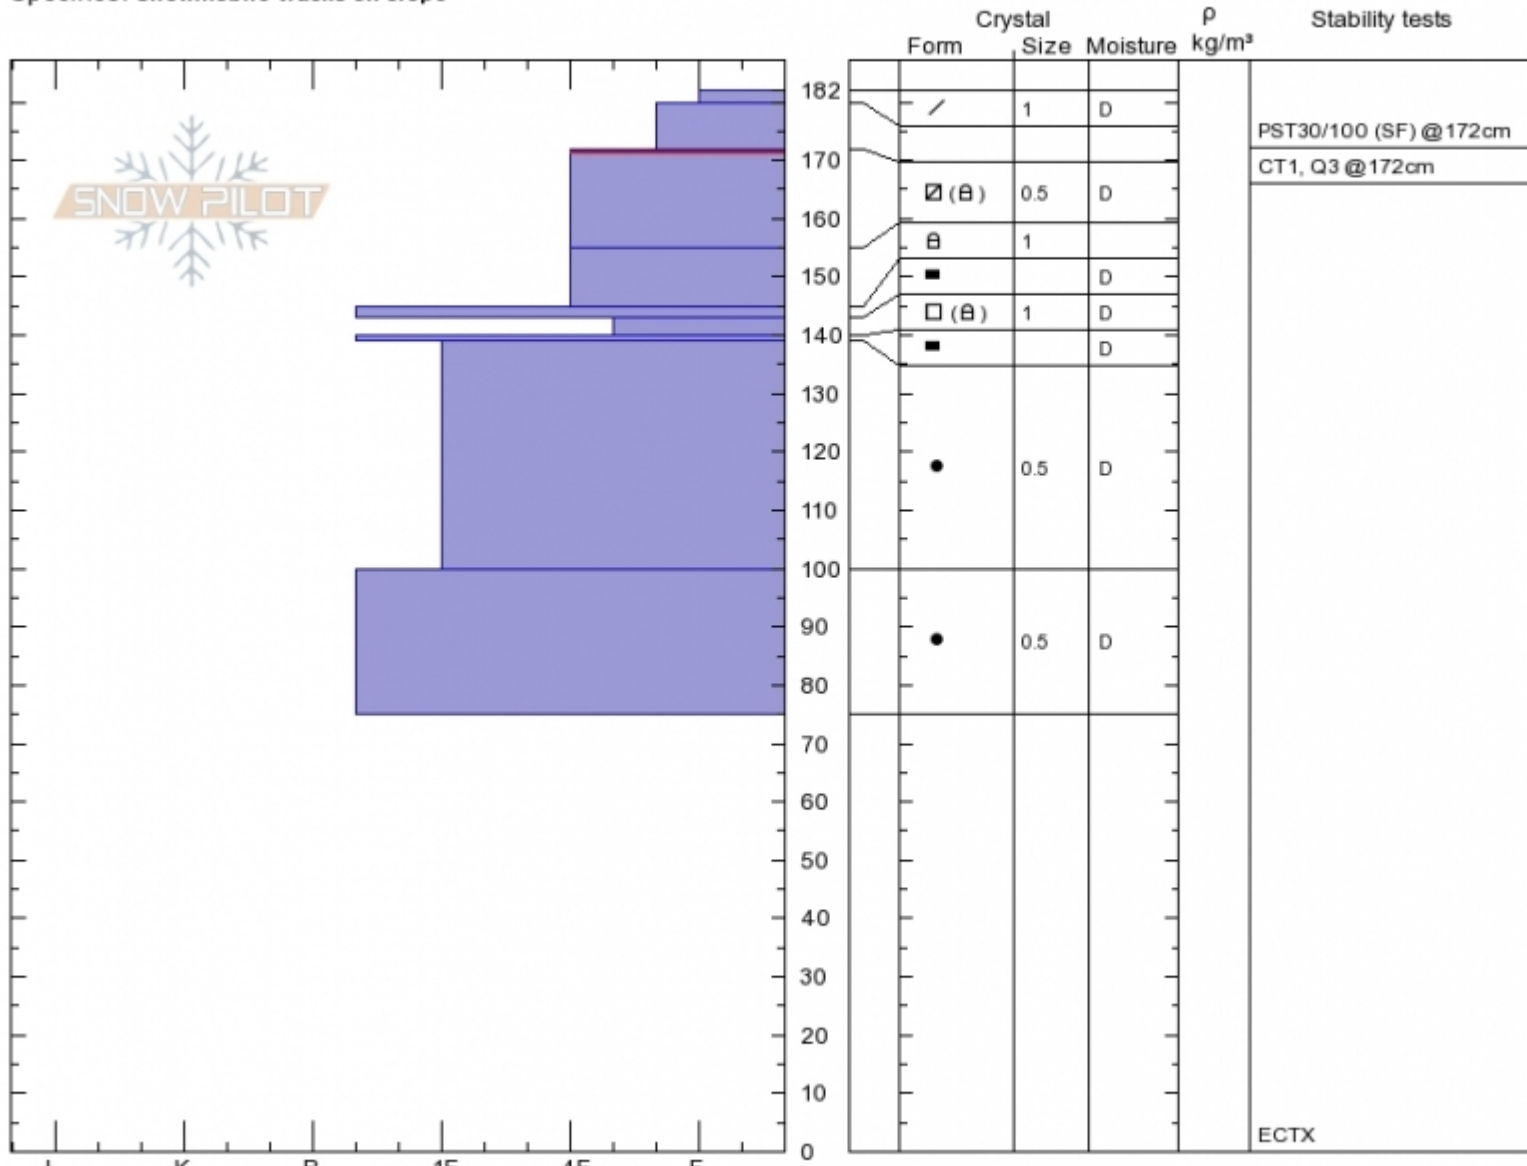

**Almost Died**  
**Beartooths**  
**MT**  
 Elevation: **9500 ft**  
 Aspect: **50°**  
 Specifics: **Snowmobile tracks on slope**

**Doug Chabot-Admin**  
**Sun Dec 17 09:00 2017**  
 Co-ord: **45.04994N, -109.93122W**  
 Slope Angle: **32°**  
 Wind Loading: **no**

Stability: **Very Good**  
 Air Temperature: **-16°C**  
 Sky Cover: **BKN**  
 Precipitation: **NO**  
 Wind: **SW Light Breeze**

**HS182**  
**Stability Test Notes**

Layer No  
**155-172: r**  
**155-172: f**  
**143-145:**  
**139-140:**

Notes: Pit dug with Graham Turnage. No signs of instability. Only dug to 75cm.

Advisory Region  
 Cooke City  
 Cooke City, 2017-12-18