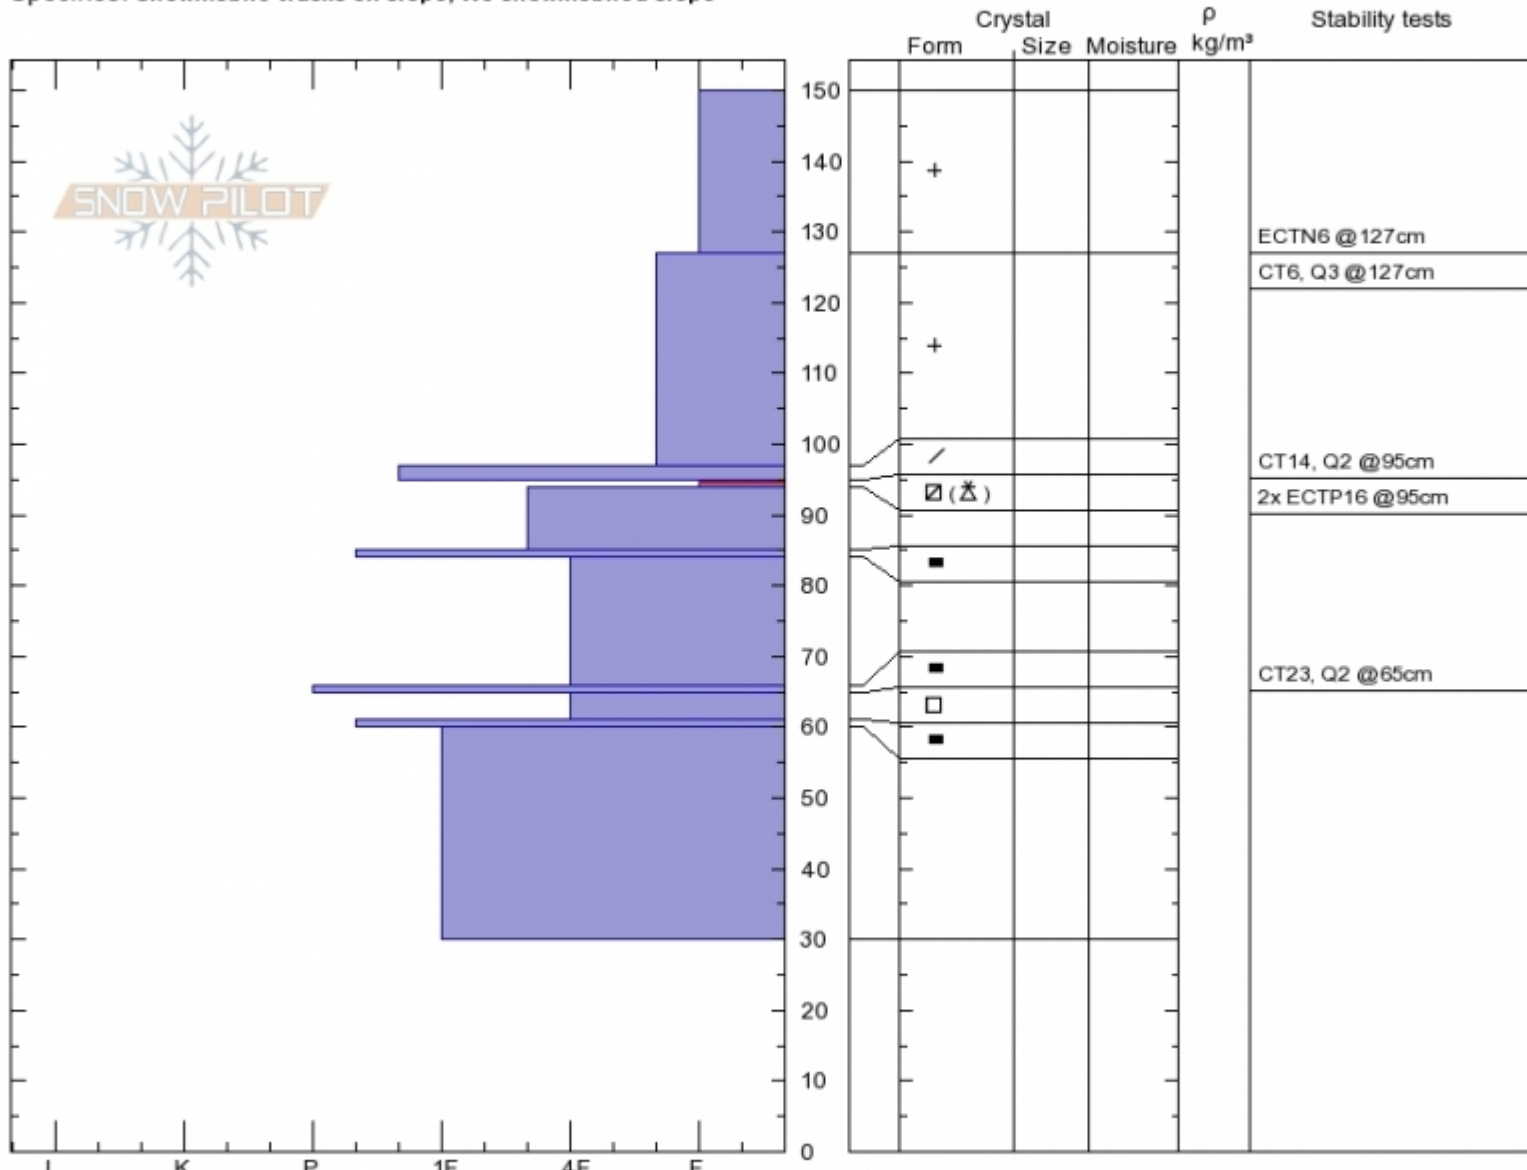

2nd Yellowmule
 Madison Range-N
 MT
 Elevation: 9700 ft
 Aspect: 30°
 Specifics: Snowmobile tracks on slope; We snowmobiled slope

Doug Chabot-Admin
 Sun Dec 24 10:00 2017
 Co-ord: 45.17884N, -111.40326W
 Slope Angle: 27°
 Wind Loading: no

Stability: Fair
 Air Temperature: -17°C
 Sky Cover: CLR
 Precipitation: NO
 Wind: Calm

HS150
 Stability Test Notes

Layer No
 94-95: Pr
 65-66: Tu

Notes: Pit was dug with Ian Hoyer. We were surprised to get an ECTP. The layer is thin and will likely not last long.