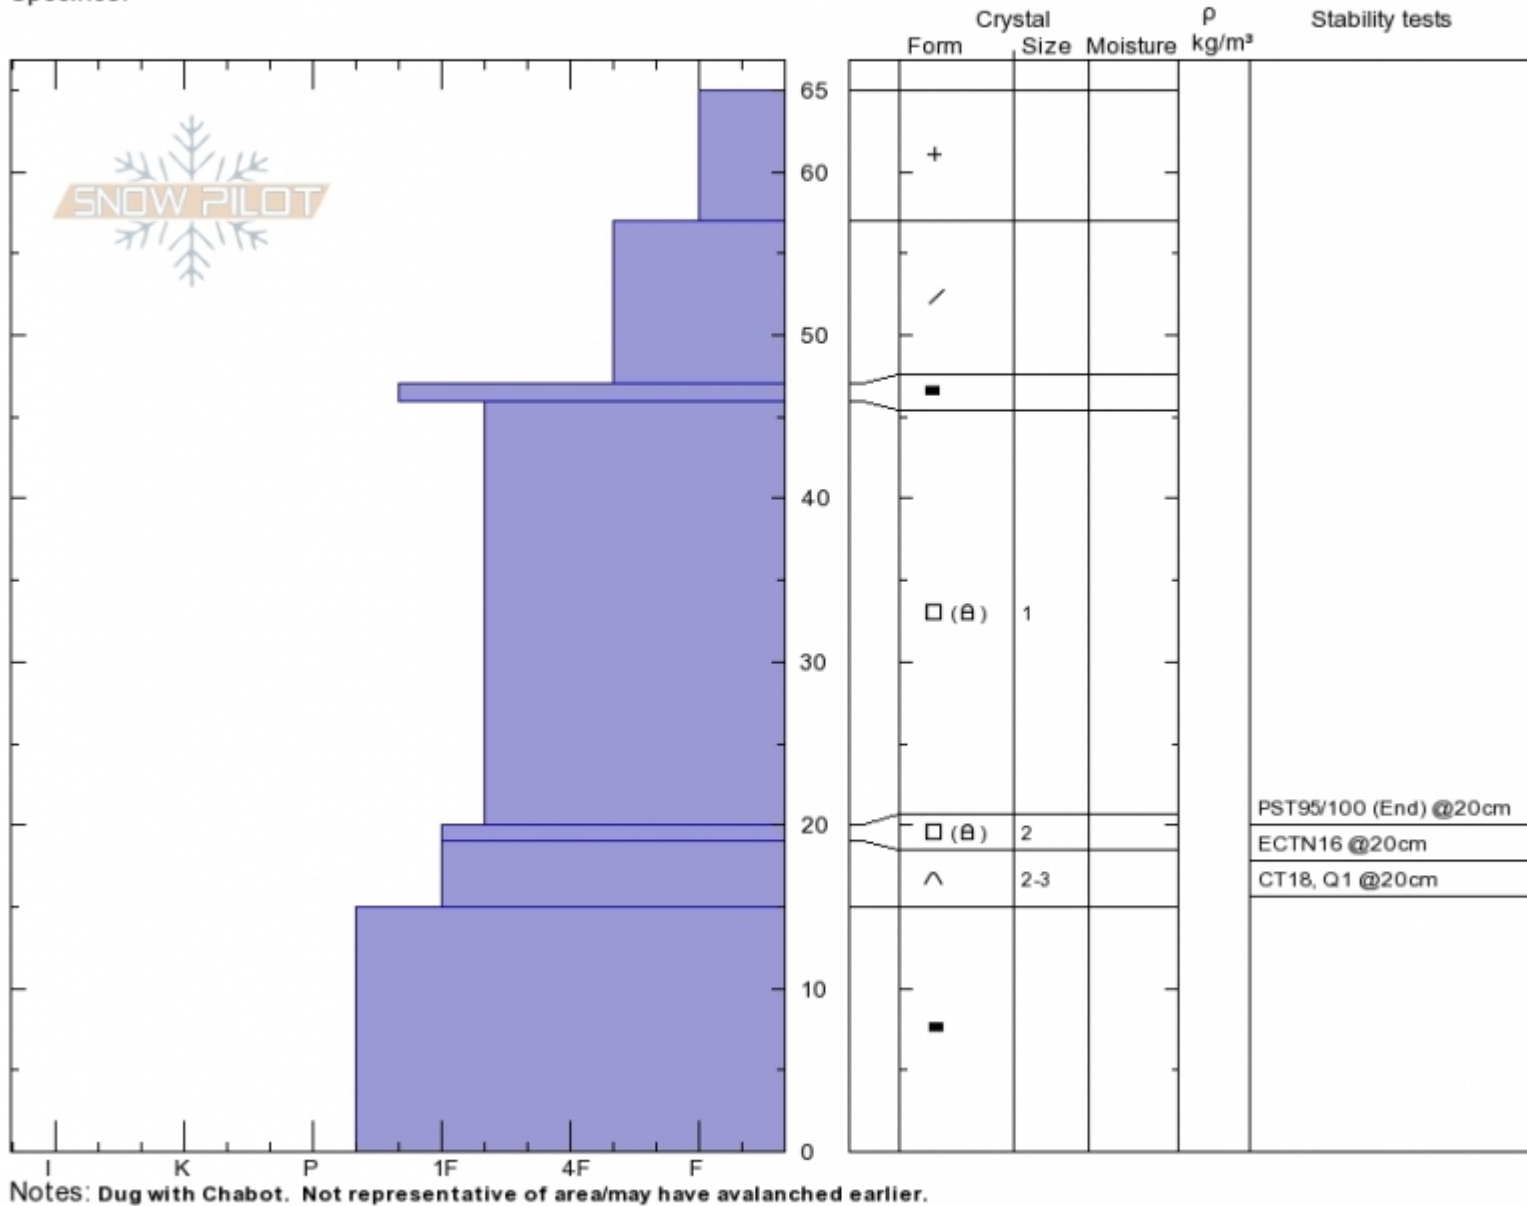

**Bacon Rind Low**  
**Madison Range-S**  
**MT**  
 Elevation: **8000 ft**  
 Aspect: **140°**  
 Specifics:

**Gabrielle Antonioli**  
**Thu Jan 11 10:45 2018**  
 Co-ord: **44.96794N, -111.09015W**  
 Slope Angle: **30°**  
 Wind Loading: **no**

Stability: **Fair**  
 Air Temperature: **-9°C**  
 Sky Cover: **OVC**  
 Precipitation: **S-1**  
 Wind: **W Calm**

**HS65**  
**Stability Test Notes**

Layer No

Advisory Region  
 Southern Madison  
 Longitude  
 -111.09W  
 Latitude  
 44.97N  
 Southern Madison, 2018-01-11