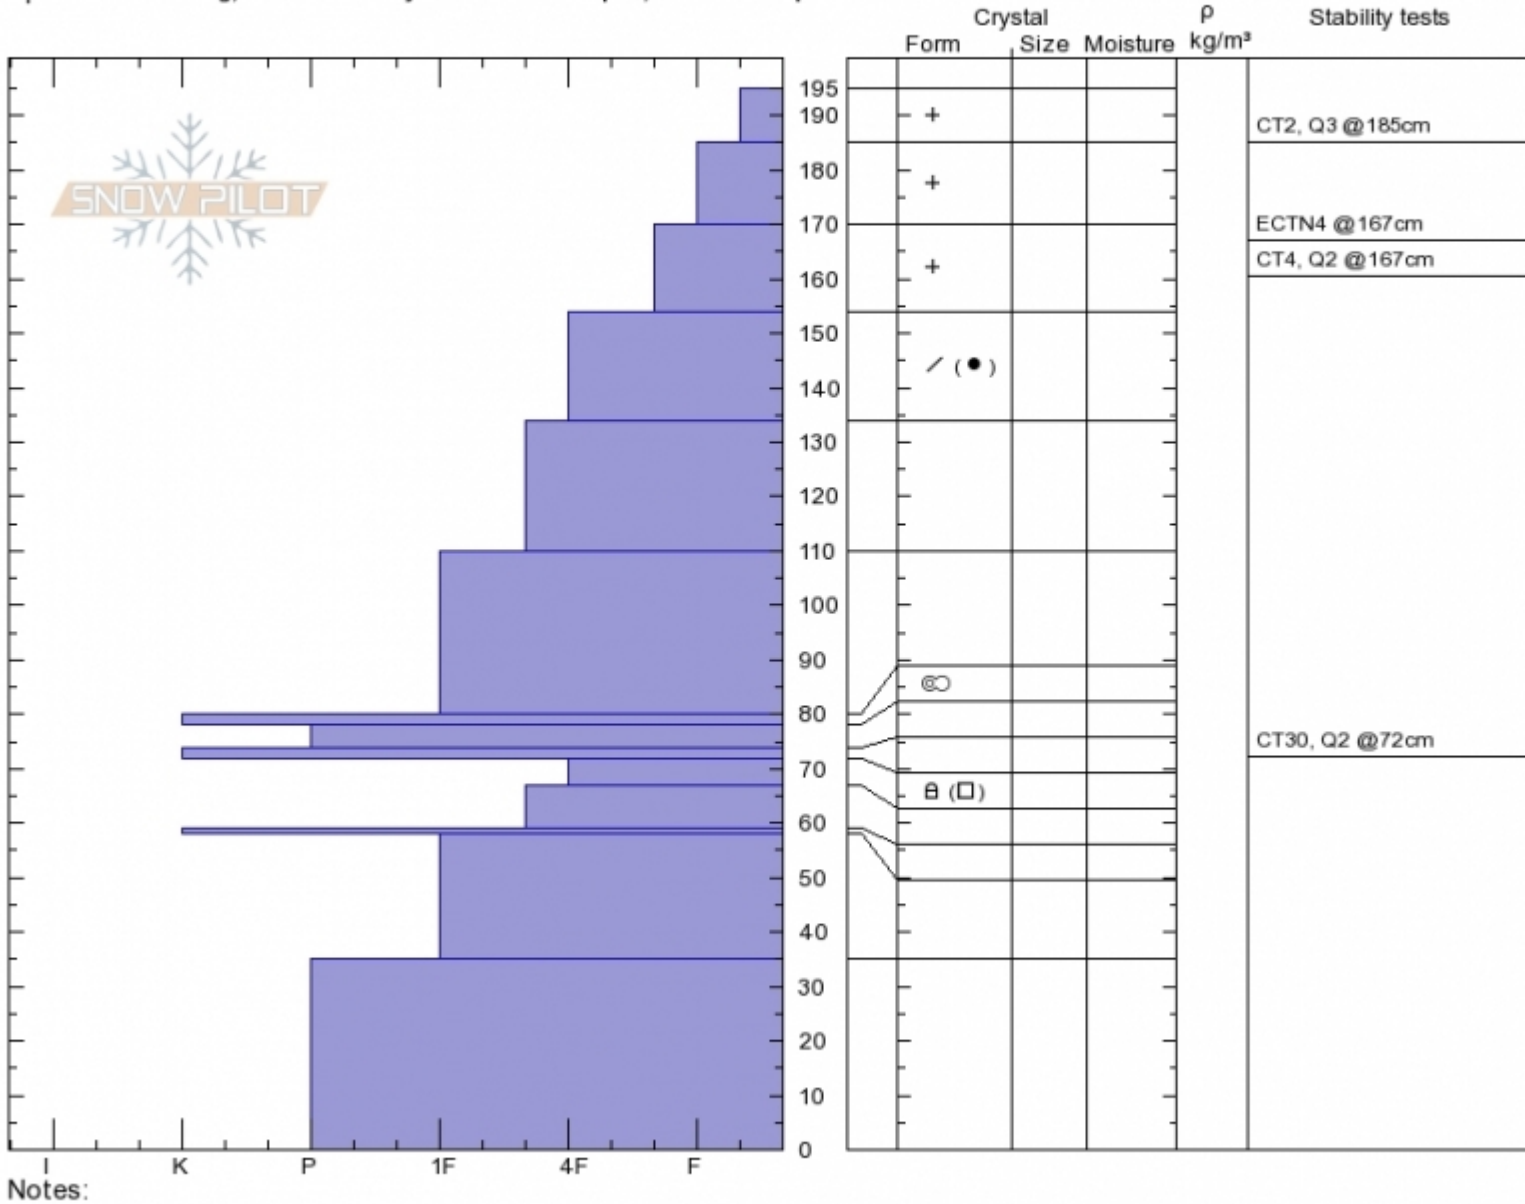

**Throne**  
**Bridger Range**  
**MT**  
 Elevation: **8040 ft**  
 Aspect: **85°**  
 Specifics: **Cracking; Recent activity on different slopes; We skied slope**

**Alex Marienthal**  
**Fri Jan 12 11:04 2018**  
 Co-ord: **45.88456N, -110.95000W**  
 Slope Angle: **27°**  
 Wind Loading: **no**

Stability: **Good**  
 Air Temperature:  
 Sky Cover: **OVC**  
 Precipitation: **S1**  
 Wind: **Calm**

**HS195 PF40**  
 Stability Test Notes  
**72: CPST40/90end**

Layer No  
**67-72: Pr**

Advisory Region  
 Bridger Range  
 Bridger Range, 2018-01-12