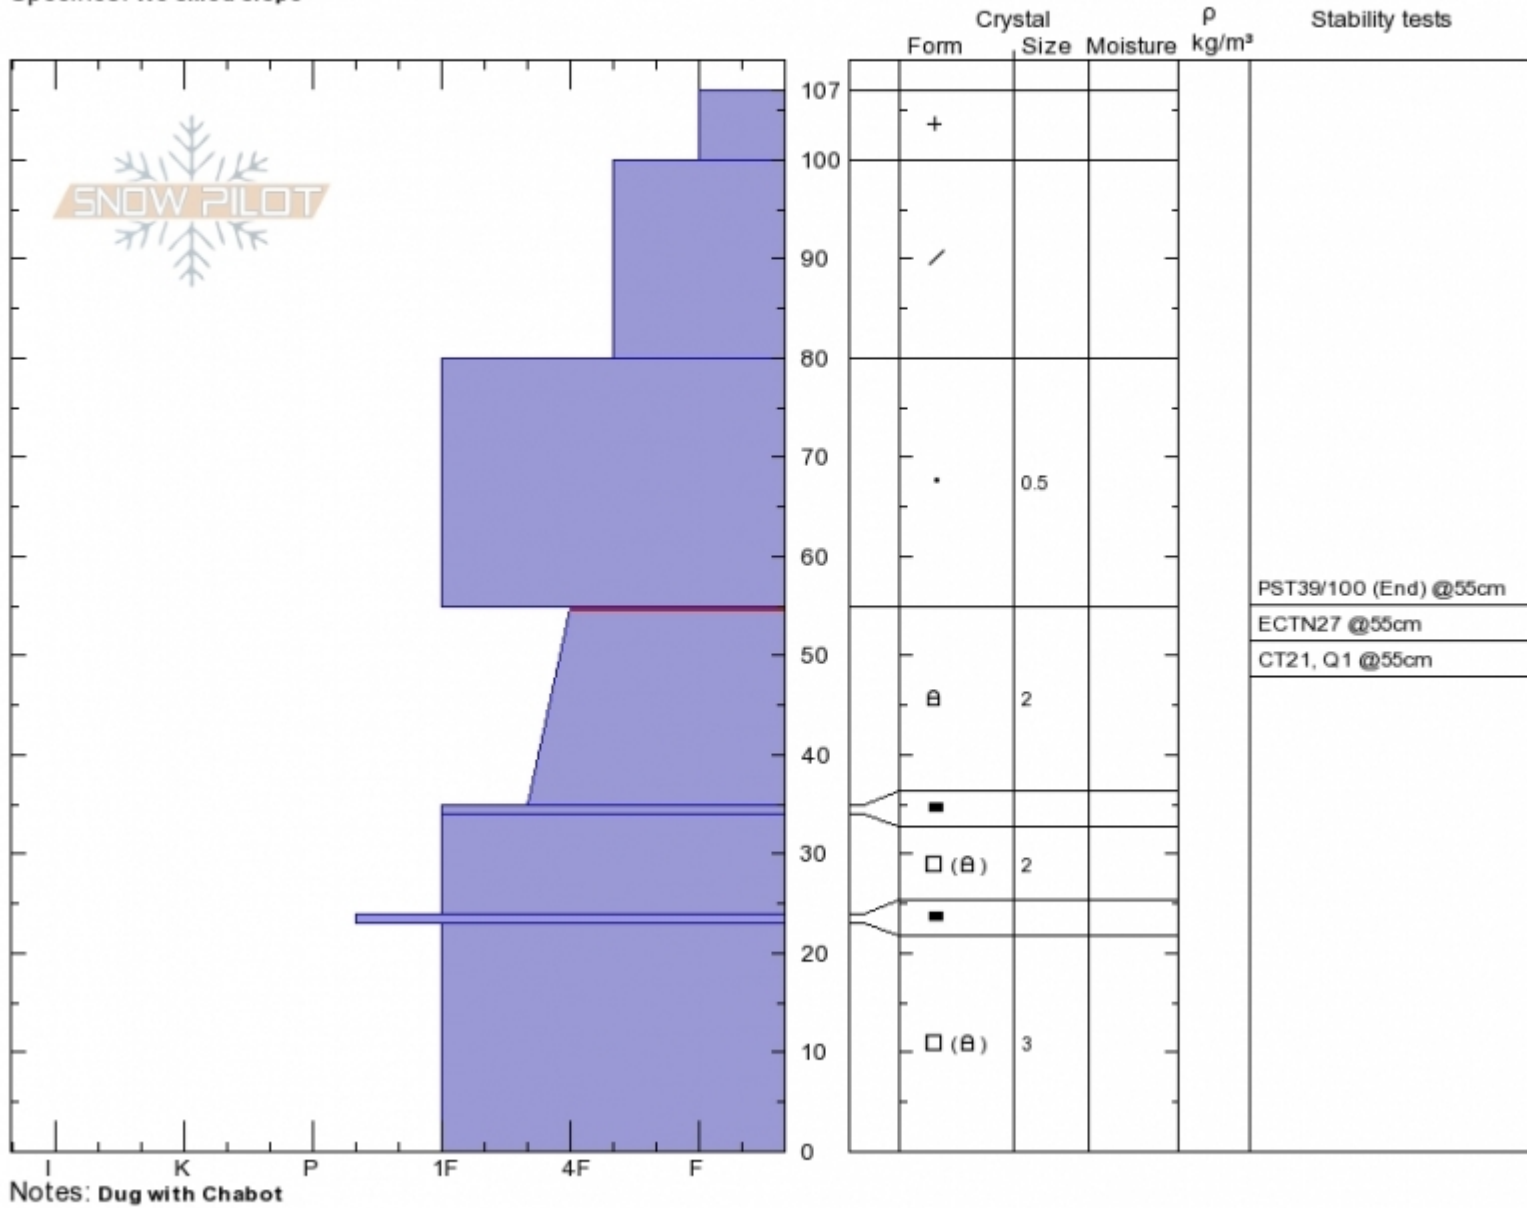

Bacon Rind High
Madison Range-S
MT
 Elevation: **9200 ft**
 Aspect: **105°**
 Specifics: **We skied slope**

Gabrielle Antonioli
Thu Jan 11 11:42 2018
 Co-ord: **44.96921N, -111.09452W**
 Slope Angle: **20°**
 Wind Loading: **no**

Stability: **Fair**
 Air Temperature: **-10°C**
 Sky Cover: **OVC**
 Precipitation: **S-1**
 Wind: **W Light Breeze**

HS107
Stability Test Notes

Layer No
35-55: Pr

Advisory Region
 Southern Madison
 Southern Madison, 2018-01-11