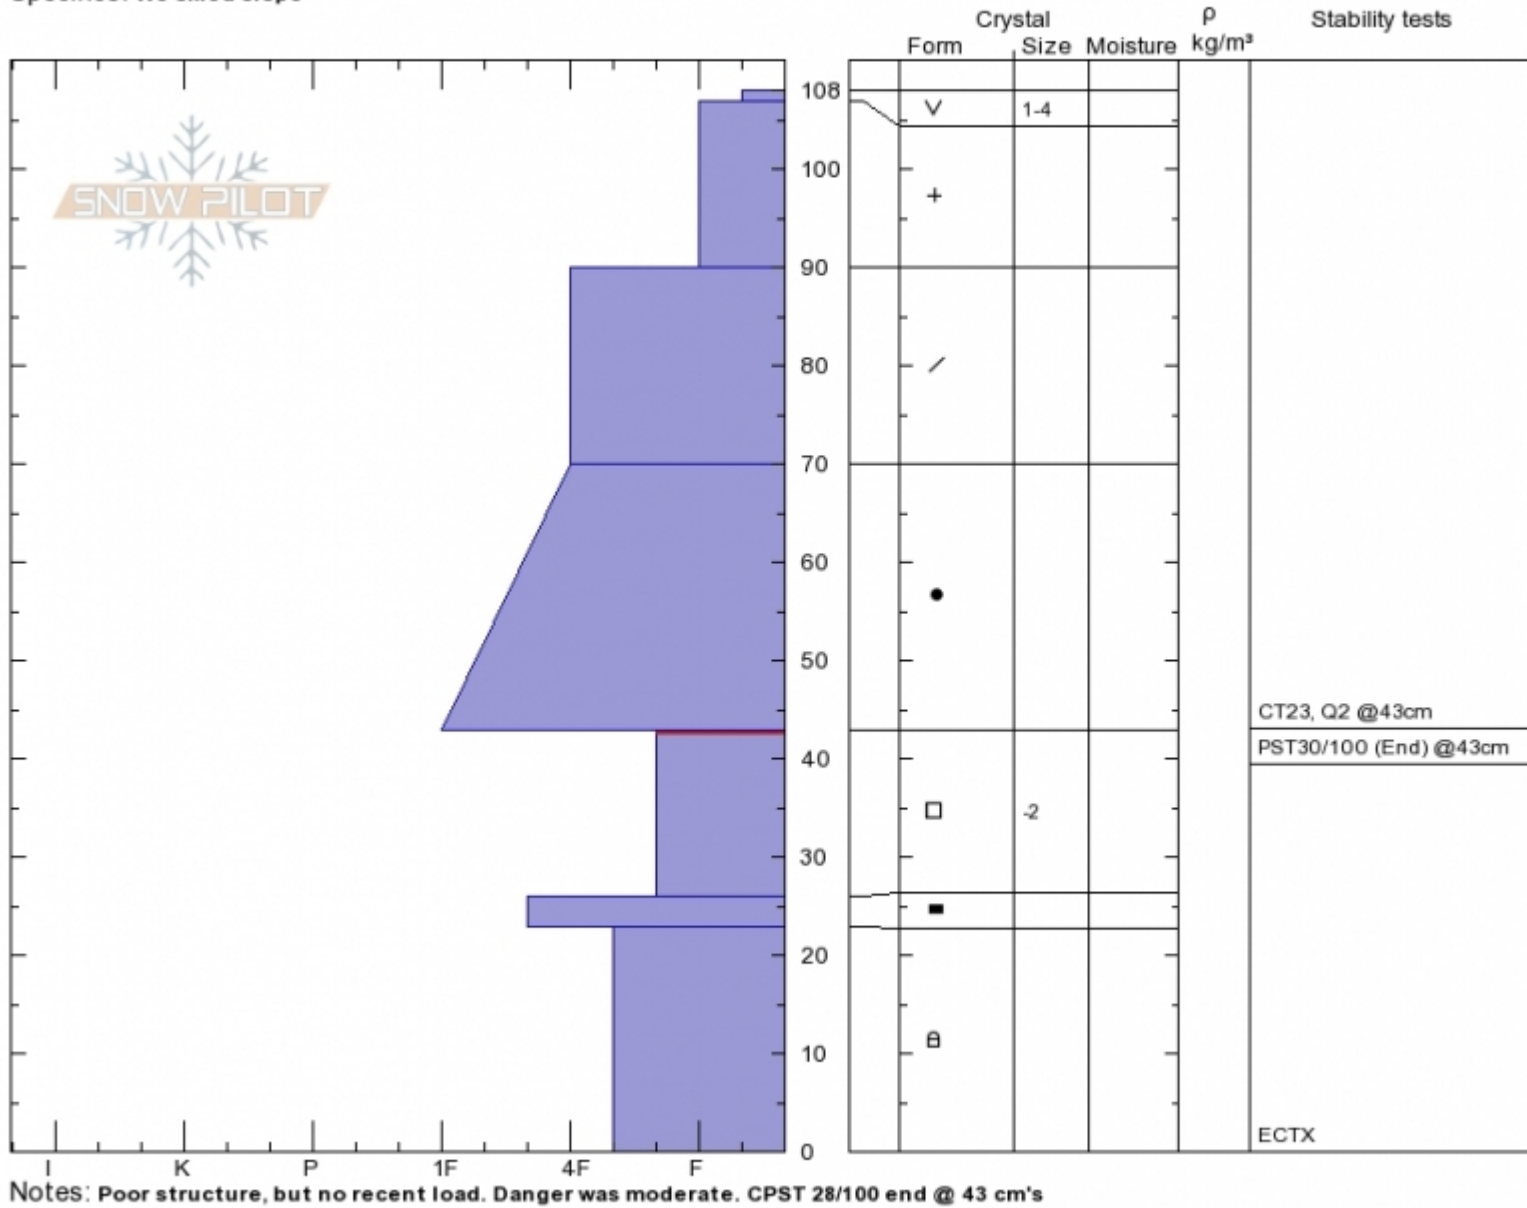

Dudley Creek
 Madison Range-N
 MT
 Elevation: 8180 ft
 Aspect: 70°
 Specifics: We skied slope

Eric Knoff
 Wed Jan 17 11:00 2018
 Co-ord: 45.28995N, -111.29082W
 Slope Angle: 26°
 Wind Loading:

Stability:
 Air Temperature:
 Sky Cover:
 Precipitation: NO
 Wind:

HS108
 Stability Test Notes

Layer No
 26-43: Pro

Advisory Region
 Northern Madison

Forecast link: [GNFAC Avalanche Advisory for Fri Jan 19, 2018](#)
 Northern Madison, 2018-01-18