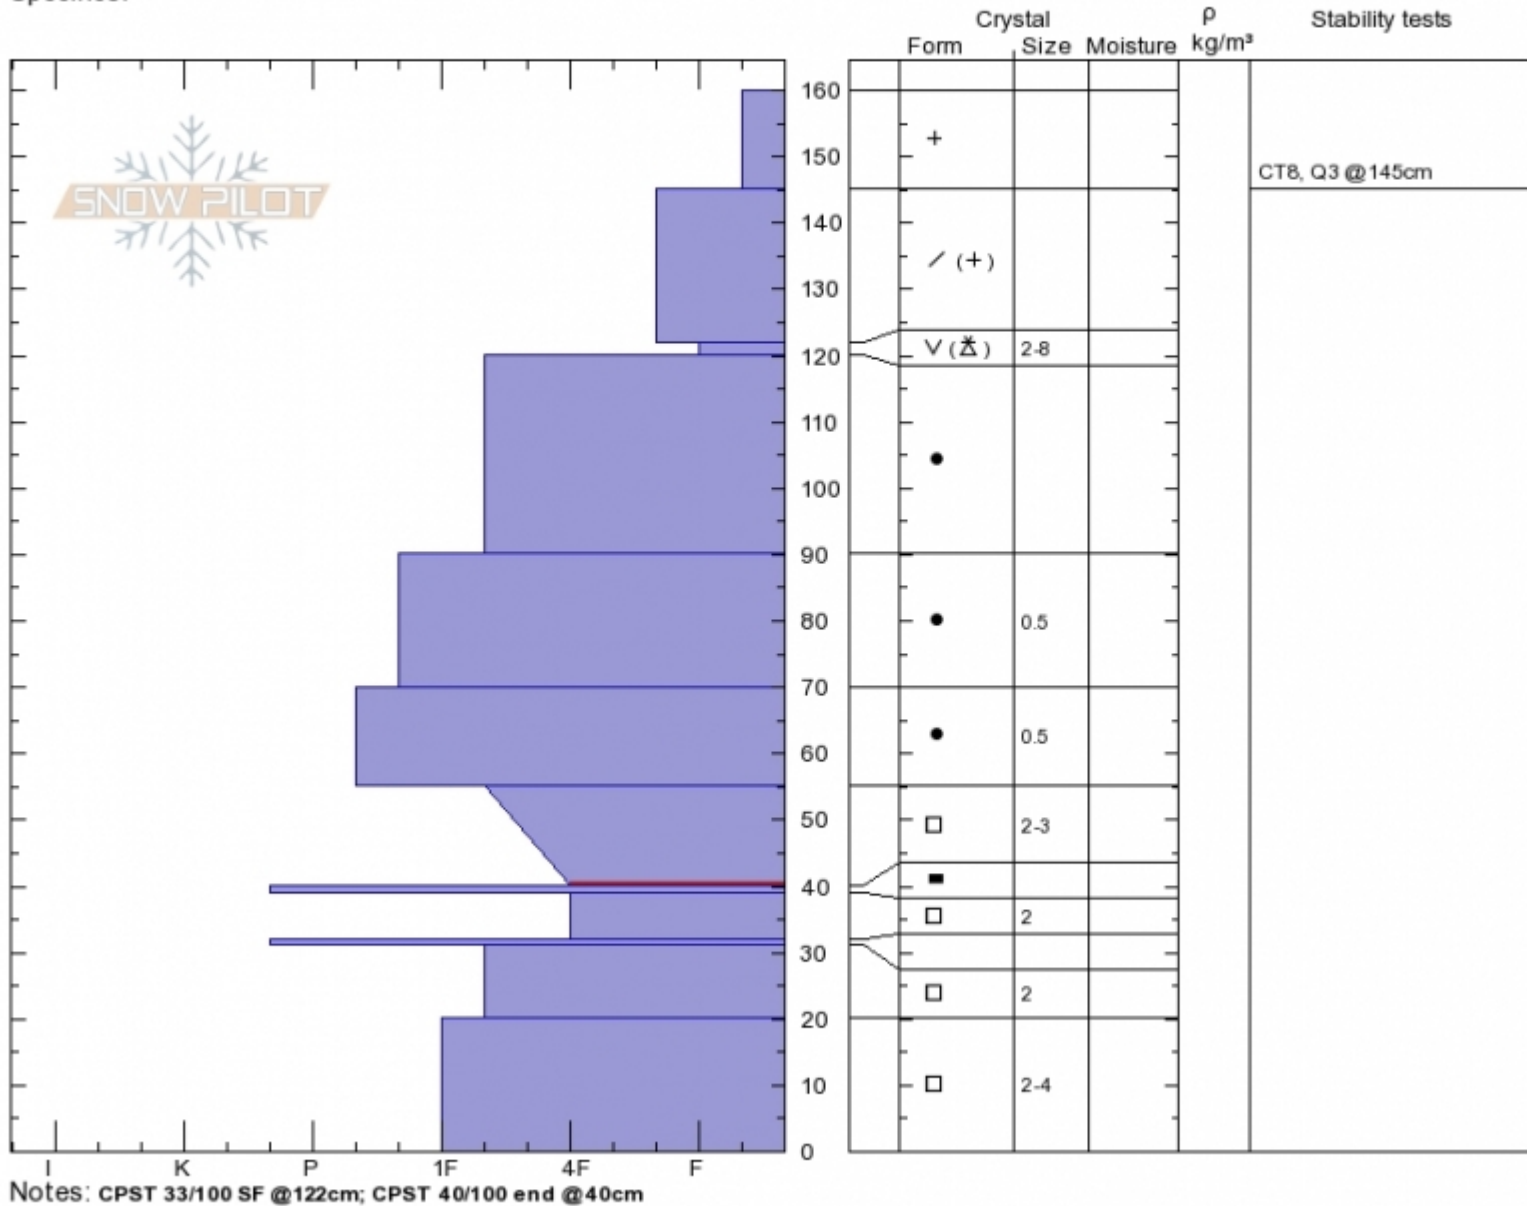

**Ski Hill**  
**Lionhead Range**  
**MT**  
 Elevation: **8130 ft**  
 Aspect: **70°**  
 Specifics:

**Doug Chabot-Admin**  
**Tue Jan 23 12:30 2018**  
 Co-ord: **44.70228N, -111.29568W**  
 Slope Angle: **24°**  
 Wind Loading: **previous**

Stability: **Good**  
 Air Temperature: **-7°C**  
 Sky Cover: **BKN**  
 Precipitation: **NO**  
 Wind: **SW Light Breeze**

**HS160**  
 Stability Test Notes

Layer No  
 120-122: s  
 40-55: Pr

Advisory Region  
 Lionhead Range