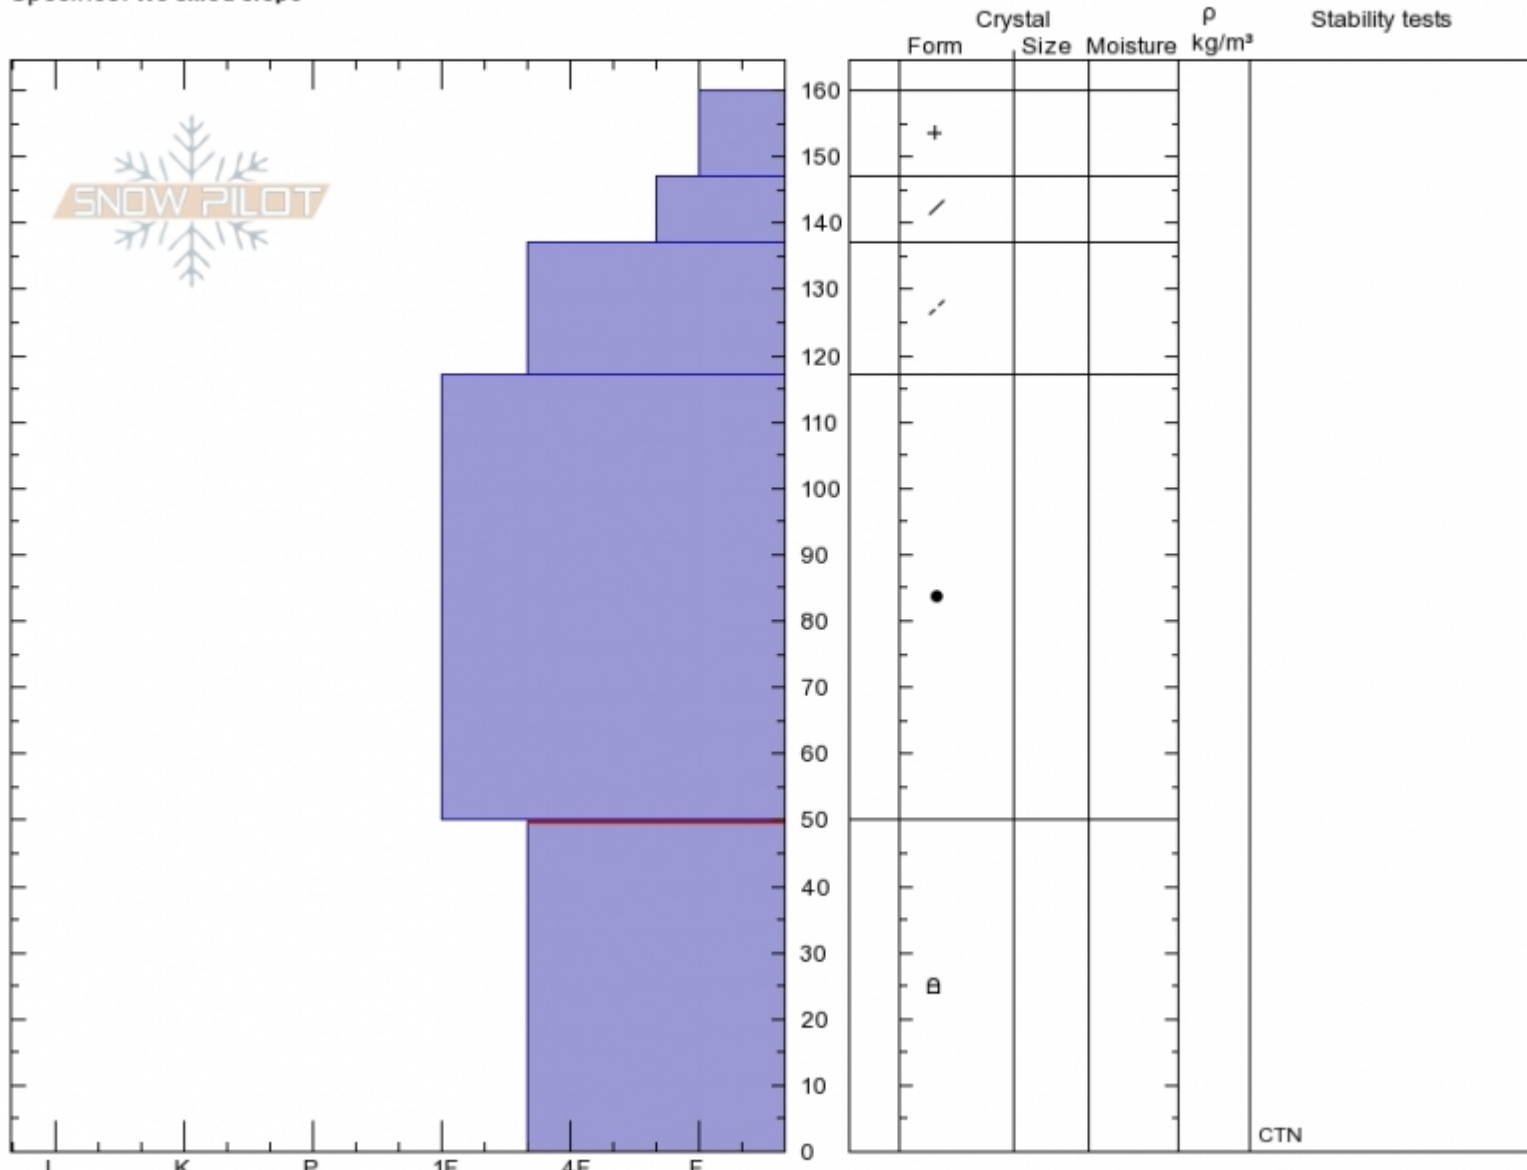

**Mt Blackmore SE**  
**Gallatin Range-N**  
**MT**  
 Elevation: **9600 ft**  
 Aspect: **120°**  
 Specifics: **We skied slope**

**Eric Knoff**  
**Wed Jan 31 12:30 2018**  
 Co-ord: **45.44724N, -110.99899W**  
 Slope Angle: **30°**  
 Wind Loading:

Stability: **Good**  
 Air Temperature: **-10°C**  
 Sky Cover: **OVC**  
 Precipitation: **S-1**  
 Wind: **W Moderate**

**HS160**  
 Stability Test Notes

Layer No  
 0-50: Prob

Notes: Wind slabs were the main concern. Otherwise the snowpack was mostly stable.