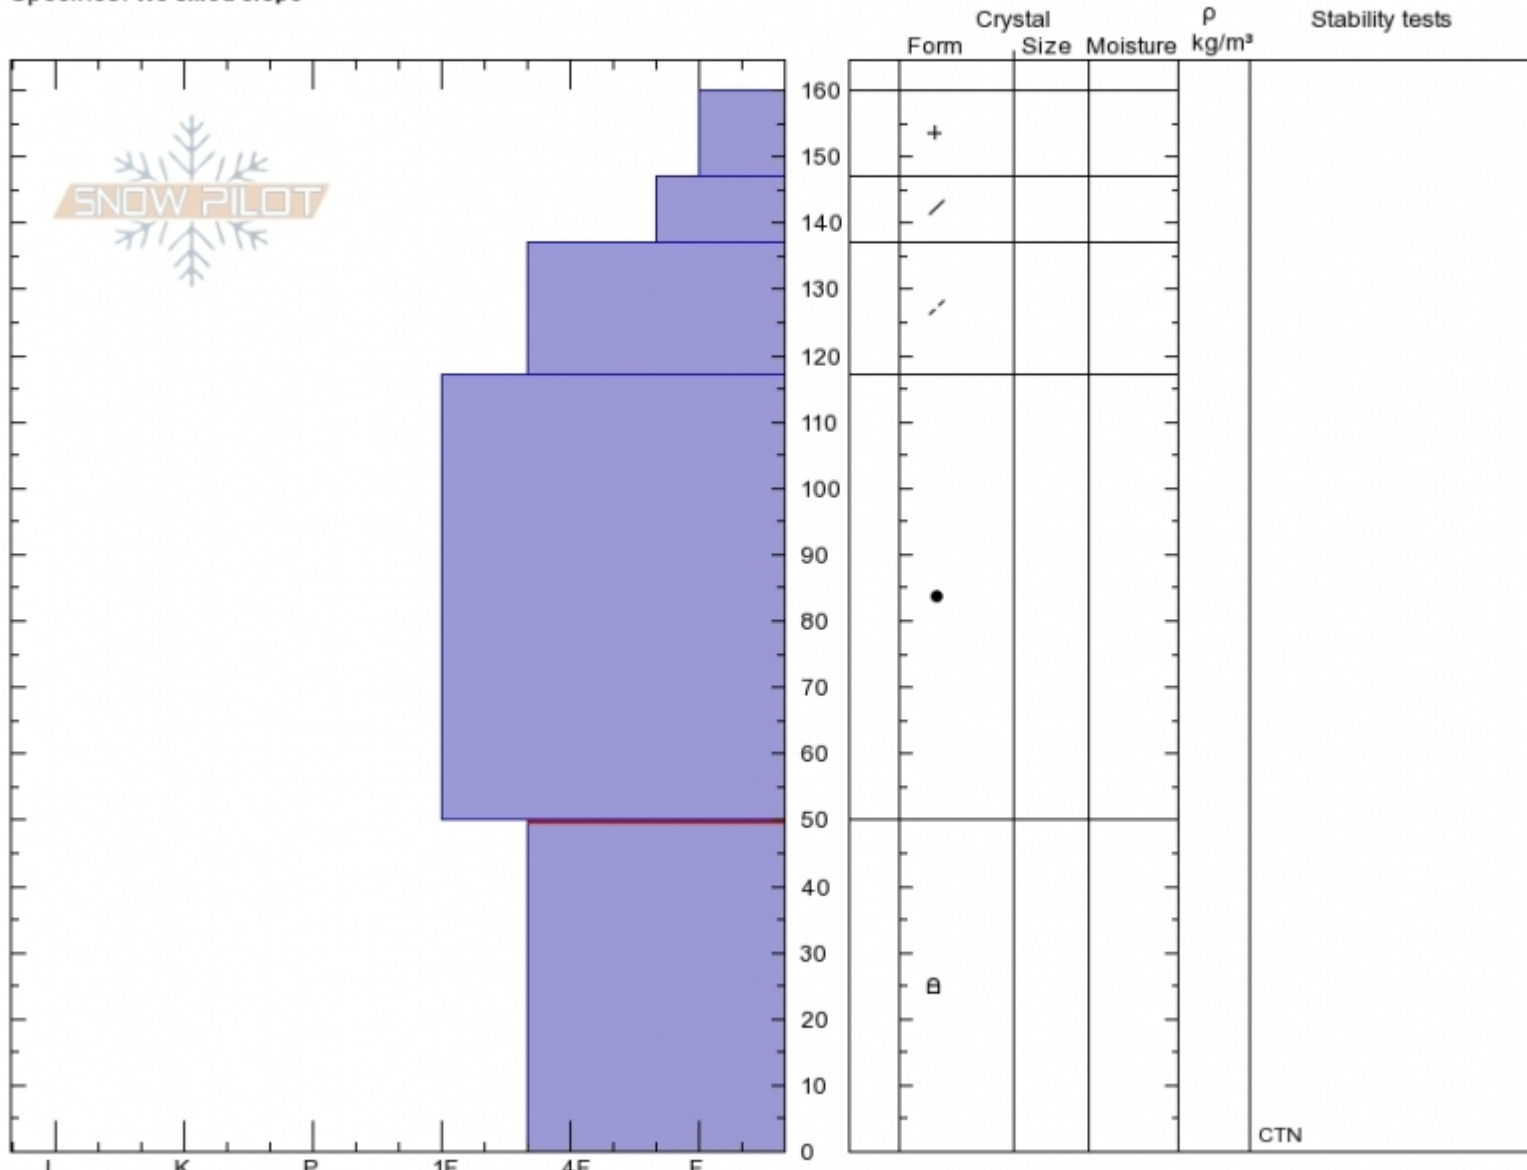

Mt Blackmore SE
Gallatin Range-N
MT
 Elevation: **9600 ft**
 Aspect: **120°**
 Specifics: **We skied slope**

Eric Knoff
Wed Jan 31 12:30 2018
 Co-ord: **45.44724N, -110.99899W**
 Slope Angle: **30°**
 Wind Loading:

Stability: **Good**
 Air Temperature: **-10°C**
 Sky Cover: **OVC**
 Precipitation: **S-1**
 Wind: **W Moderate**

HS160
 Stability Test Notes

Layer No
 0-50: Prob

Notes: Wind slabs were the main concern. Otherwise the snowpack was mostly stable.