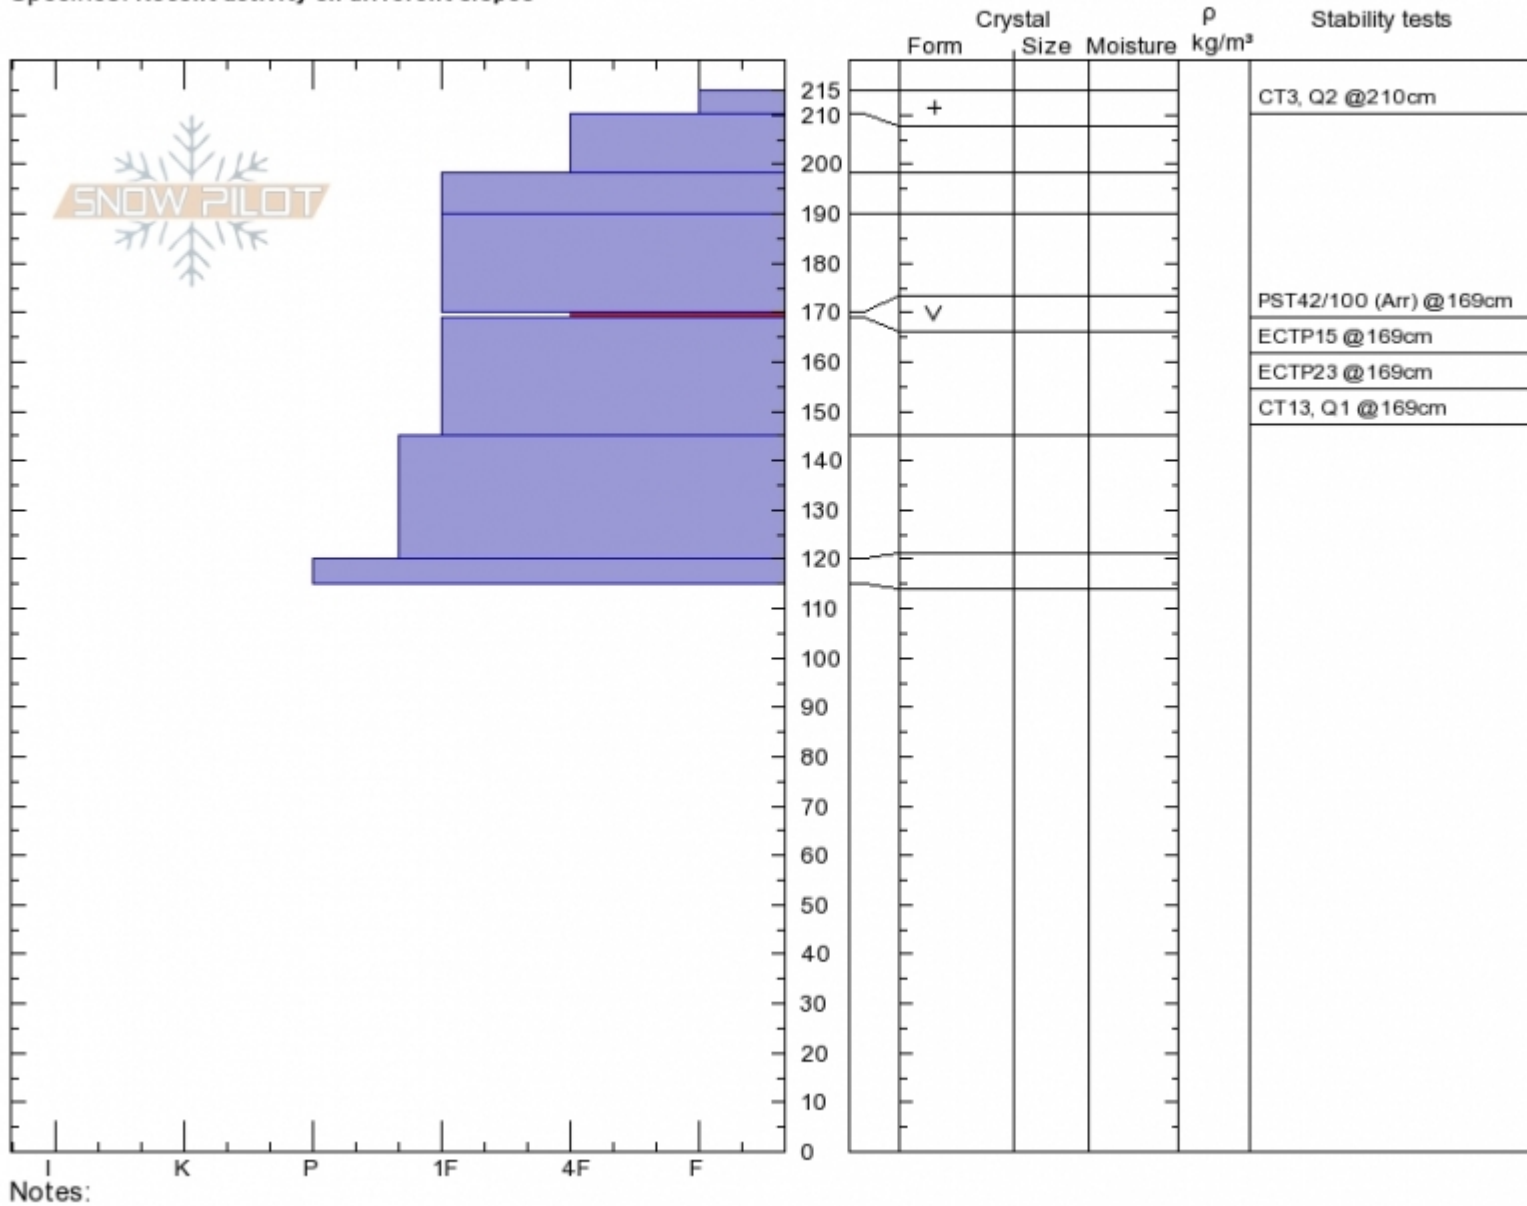

Mt. Abundance
Cooke City
MT
 Elevation: **9000 ft**
 Aspect: **123°**
 Specifics: **Recent activity on different slopes**

Alex Marienthal
Thu Feb 1 12:32 2018
 Co-ord: **45.06263N, -110.01007W**
 Slope Angle: **24°**
 Wind Loading:

Stability:
 Air Temperature:
 Sky Cover: **SCT**
 Precipitation: **NO**
 Wind: **SW Calm**

HS215 SP20
Stability Test Notes

Layer No
169-170:

Advisory Region
 Cooke City
 Cooke City, 2018-02-03