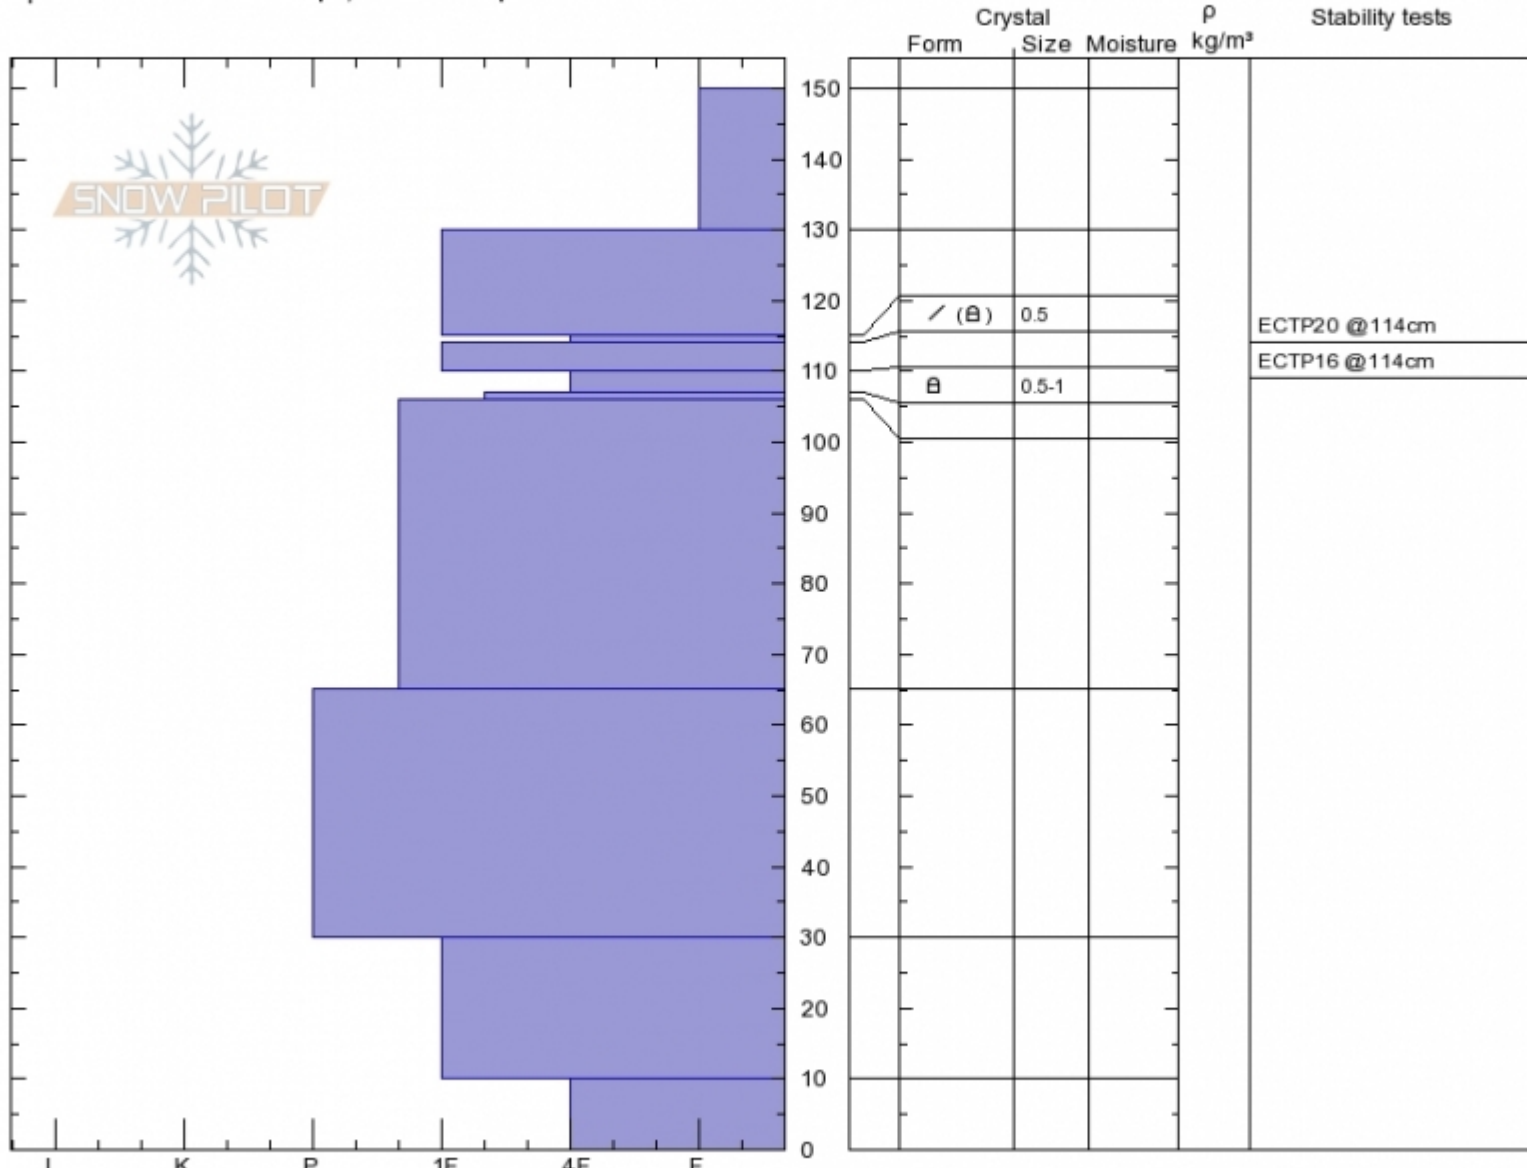

**Beehive - top Tyler's  
Madison Range-N  
MT**  
Elevation: **9080 ft**  
Aspect: **240°**  
Specifics: **Ski tracks on slope; We skied slope**

**Alex Marienthal**  
Sun Feb 11 11:17 2018  
Co-ord: **45.32335N, -111.38217W**  
Slope Angle: **35°**  
Wind Loading: **previous**

Stability: **Fair**  
Air Temperature:  
Sky Cover: **CLR**  
Precipitation: **NO**  
Wind: **Calm**

**HS150**  
Stability Test Notes

Layer No  
**114-115:**

Notes: Pit in Middle Basin was HS 175 and ECTN18 on NSF/MFCx 40cm down. ECTP in this pit was a surprise and not on a clear visible interface. It  
looked like decomposing/framed. Maybe under old wind slab. Skied steep, but conservative terrain lower on slope.