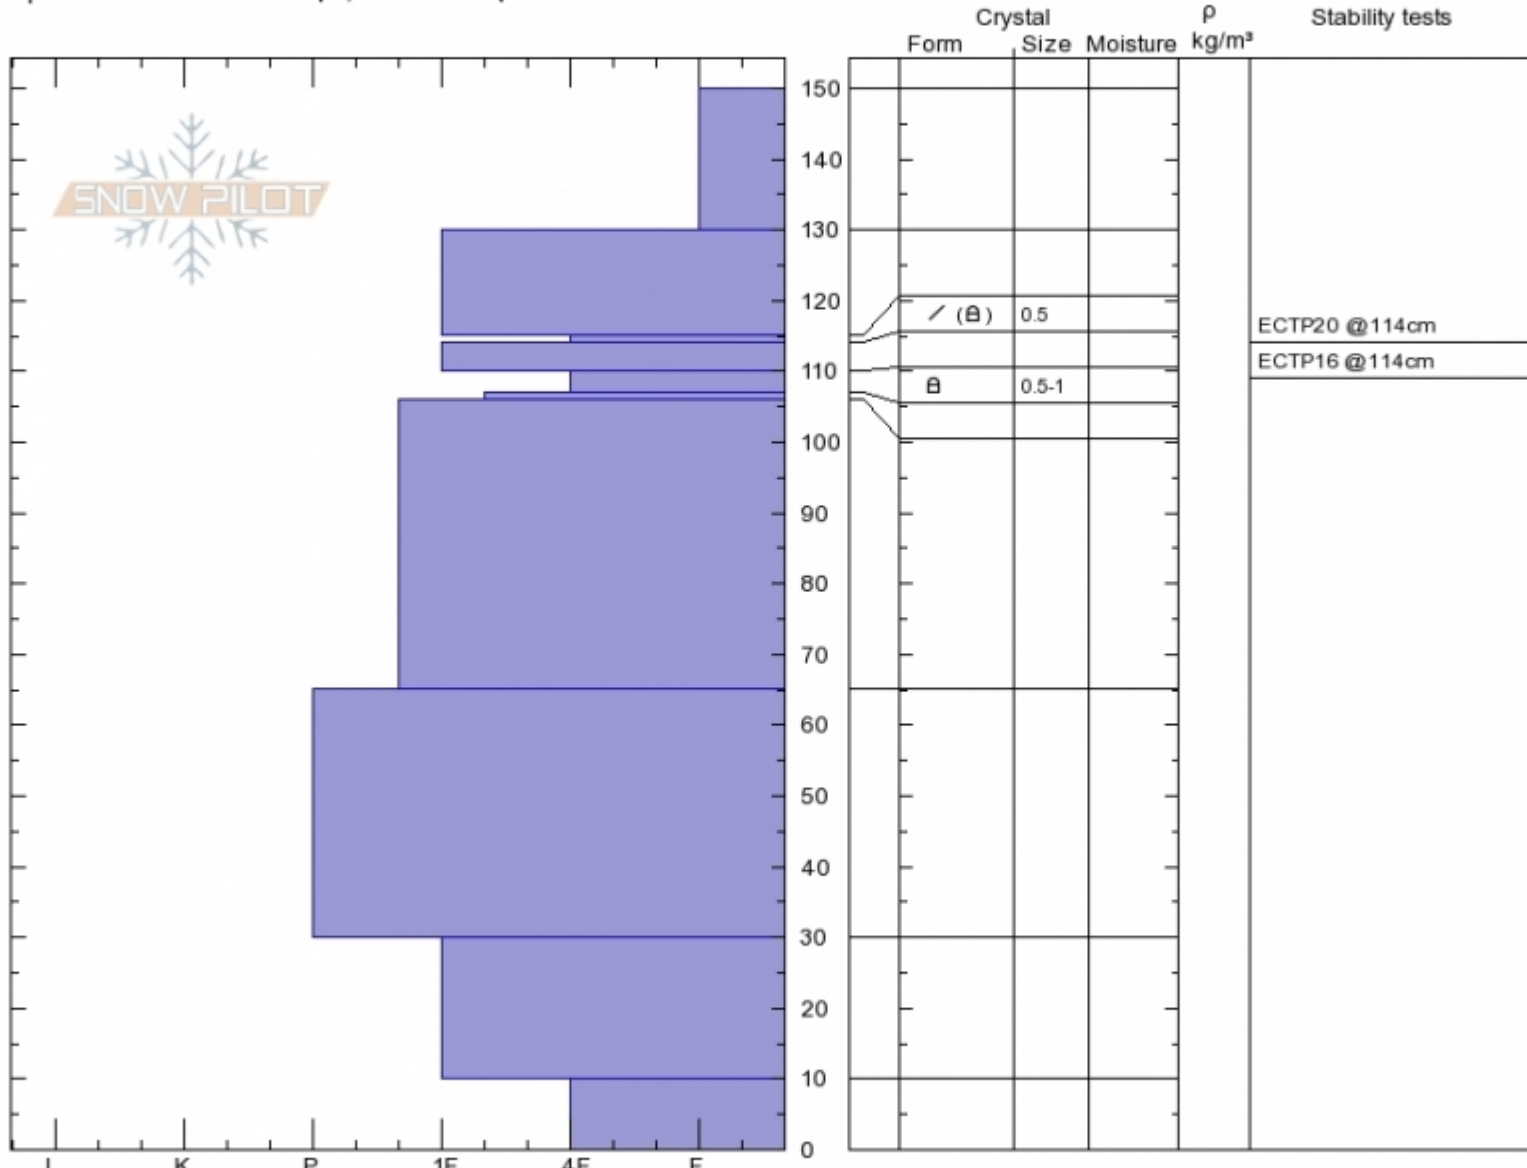

**Beehive - top Tyler's
Madison Range-N
MT**
Elevation: **9080 ft**
Aspect: **240°**
Specifics: **Ski tracks on slope; We skied slope**

Alex Marienthal
Sun Feb 11 11:17 2018
Co-ord: **45.32335N, -111.38217W**
Slope Angle: **35°**
Wind Loading: **previous**

Stability: **Fair**
Air Temperature:
Sky Cover: **CLR**
Precipitation: **NO**
Wind: **Calm**

HS150
Stability Test Notes

Layer No
114-115:

Notes: Pit in Middle Basin was HS 175 and ECTN18 on NSF/MFCx 40cm down. ECTP in this pit was a surprise and not on a clear visible interface. It
looked like decomposing/framed. Maybe under old wind slab. Skied steep, but conservative terrain lower on slope.