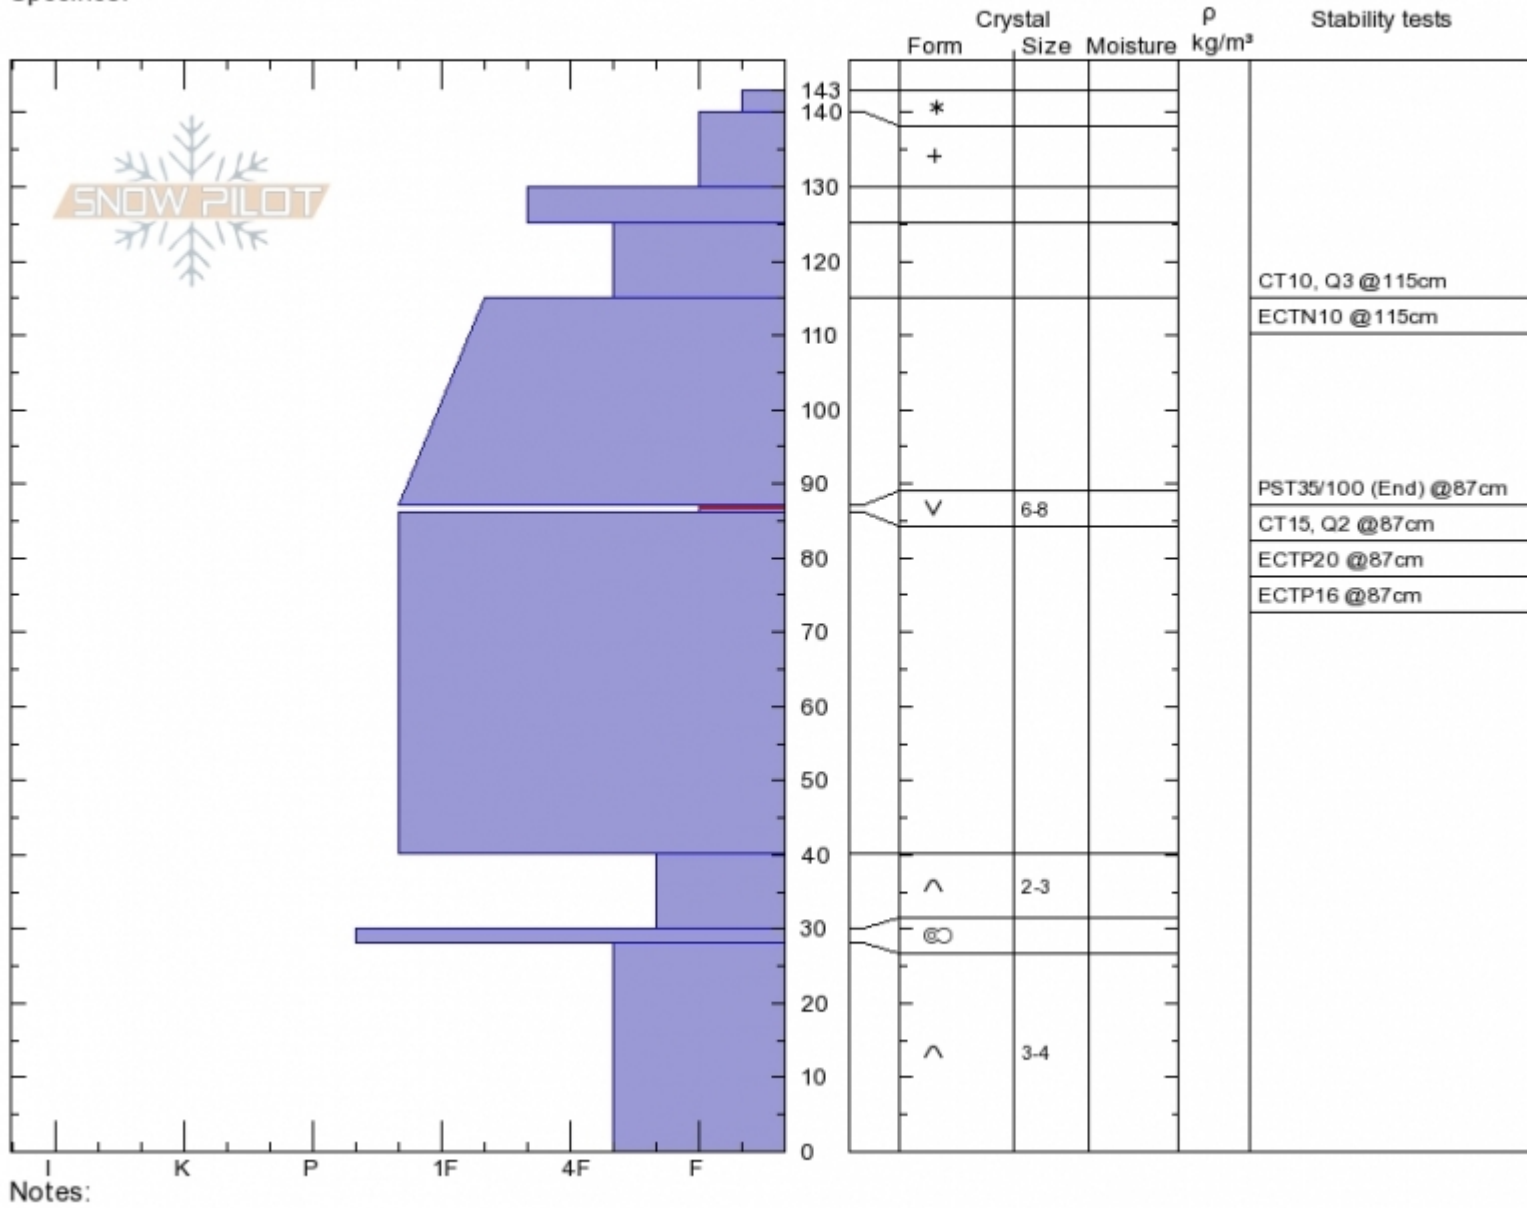

Ski Hill
Lionhead Range
MT
 Elevation: **8000 ft**
 Aspect: **50°**
 Specifics:

Alex Marienthal
Mon Feb 12 12:08 2018
 Co-ord: **44.70216N, -111.29522W**
 Slope Angle: **27°**
 Wind Loading:

Stability: **Fair**
 Air Temperature:
 Sky Cover: **FEW**
 Precipitation: **NO**
 Wind: **NE Calm**

HS143
 Stability Test Notes

Layer No
86-87: Pr

Advisory Region
 Lionhead Range
 Lionhead Range, 2018-02-13