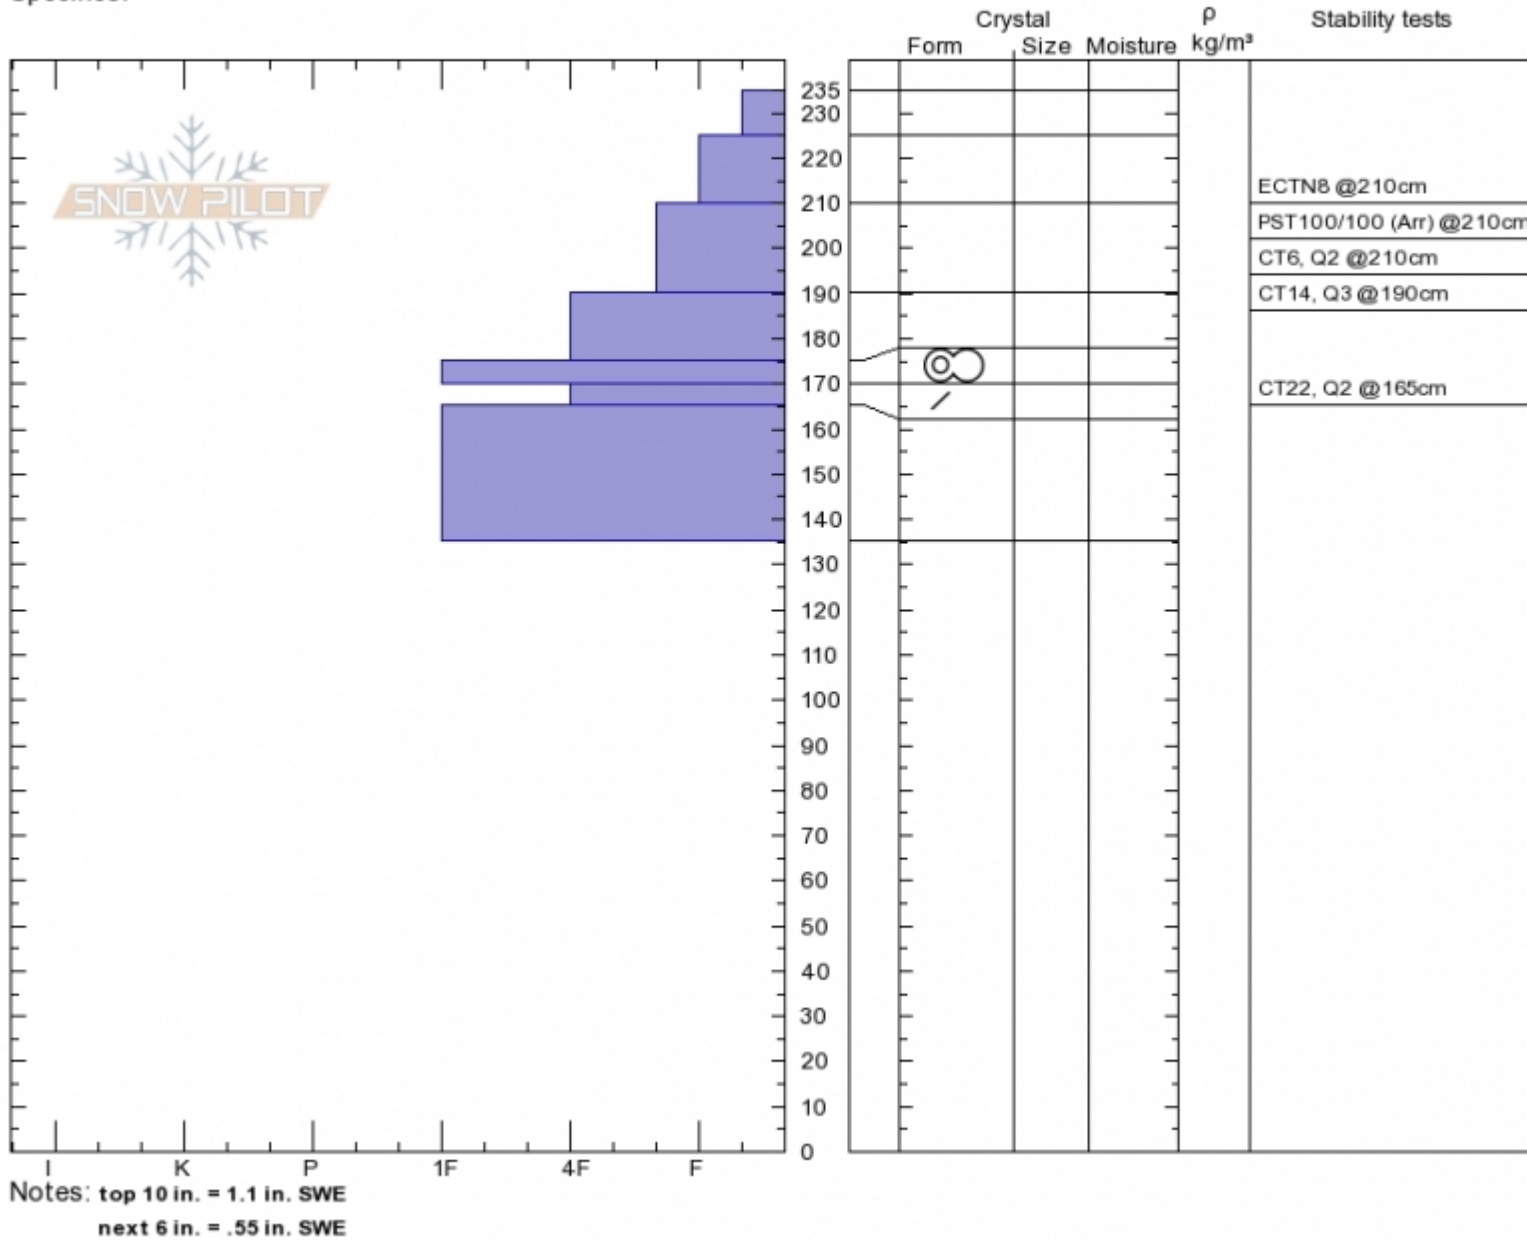

3rd Yellowmule
 Madison Range-N
 MT
 Elevation: 9300 ft
 Aspect: 15°
 Specifics:

Alex Marienthal
 Sun Feb 18 10:50 2018
 Co-ord: 45.18493N, -111.43584W
 Slope Angle: 25°
 Wind Loading:

Stability: **Good**
 Air Temperature: -10°C
 Sky Cover: **SCT**
 Precipitation: **NO**
 Wind: **Calm**

HS235
 Stability Test Notes

Layer No

Advisory Region
 Northern Madison
 Northern Madison, 2018-02-18