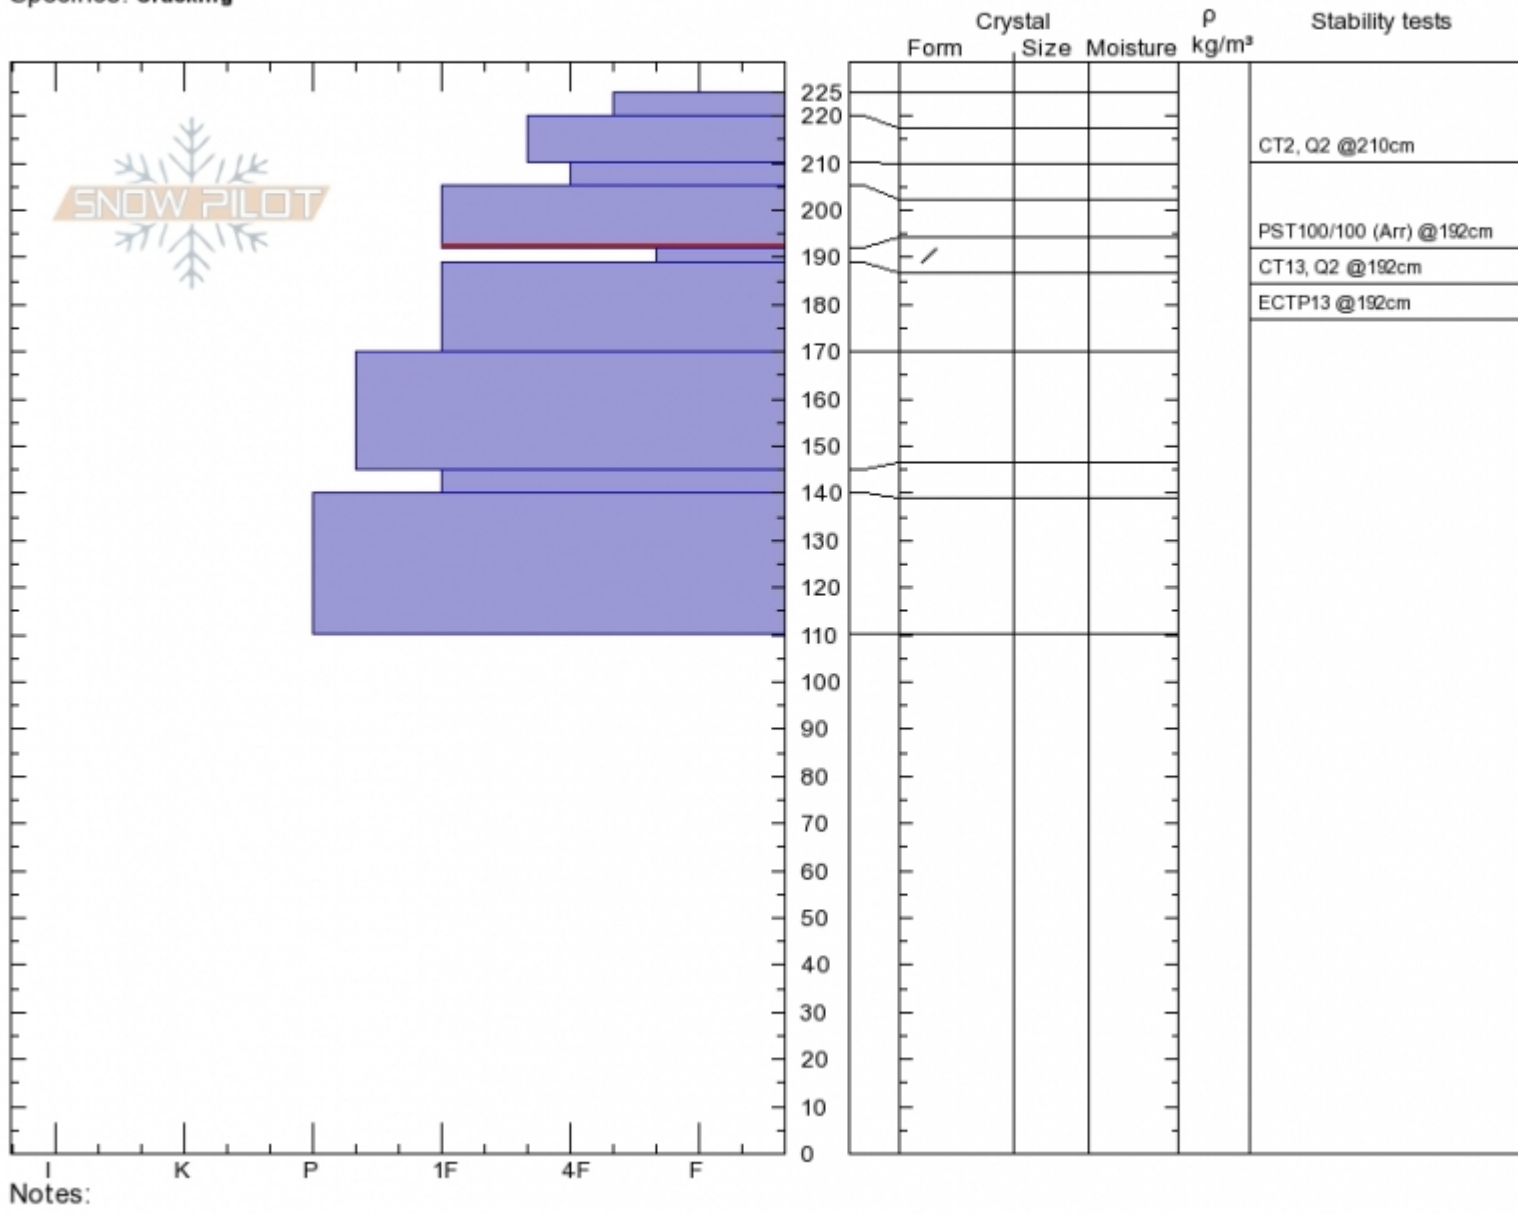

Arrowhead bowl
Bridger Range
MT
 Elevation: **8440 ft**
 Aspect: **196°**
 Specifics: **Cracking**

Alex Marienthal
Sat Feb 17 11:00 2018
 Co-ord: **45.91858N, -110.97433W**
 Slope Angle: **32°**
 Wind Loading: **yes**

Stability: **Poor**
 Air Temperature:
 Sky Cover: **OVC**
 Precipitation: **S-1**
 Wind: **SW Strong**

HS225
Stability Test Notes

Layer No
192-205: P

Advisory Region
 Bridger Range
 Bridger Range, 2018-02-17