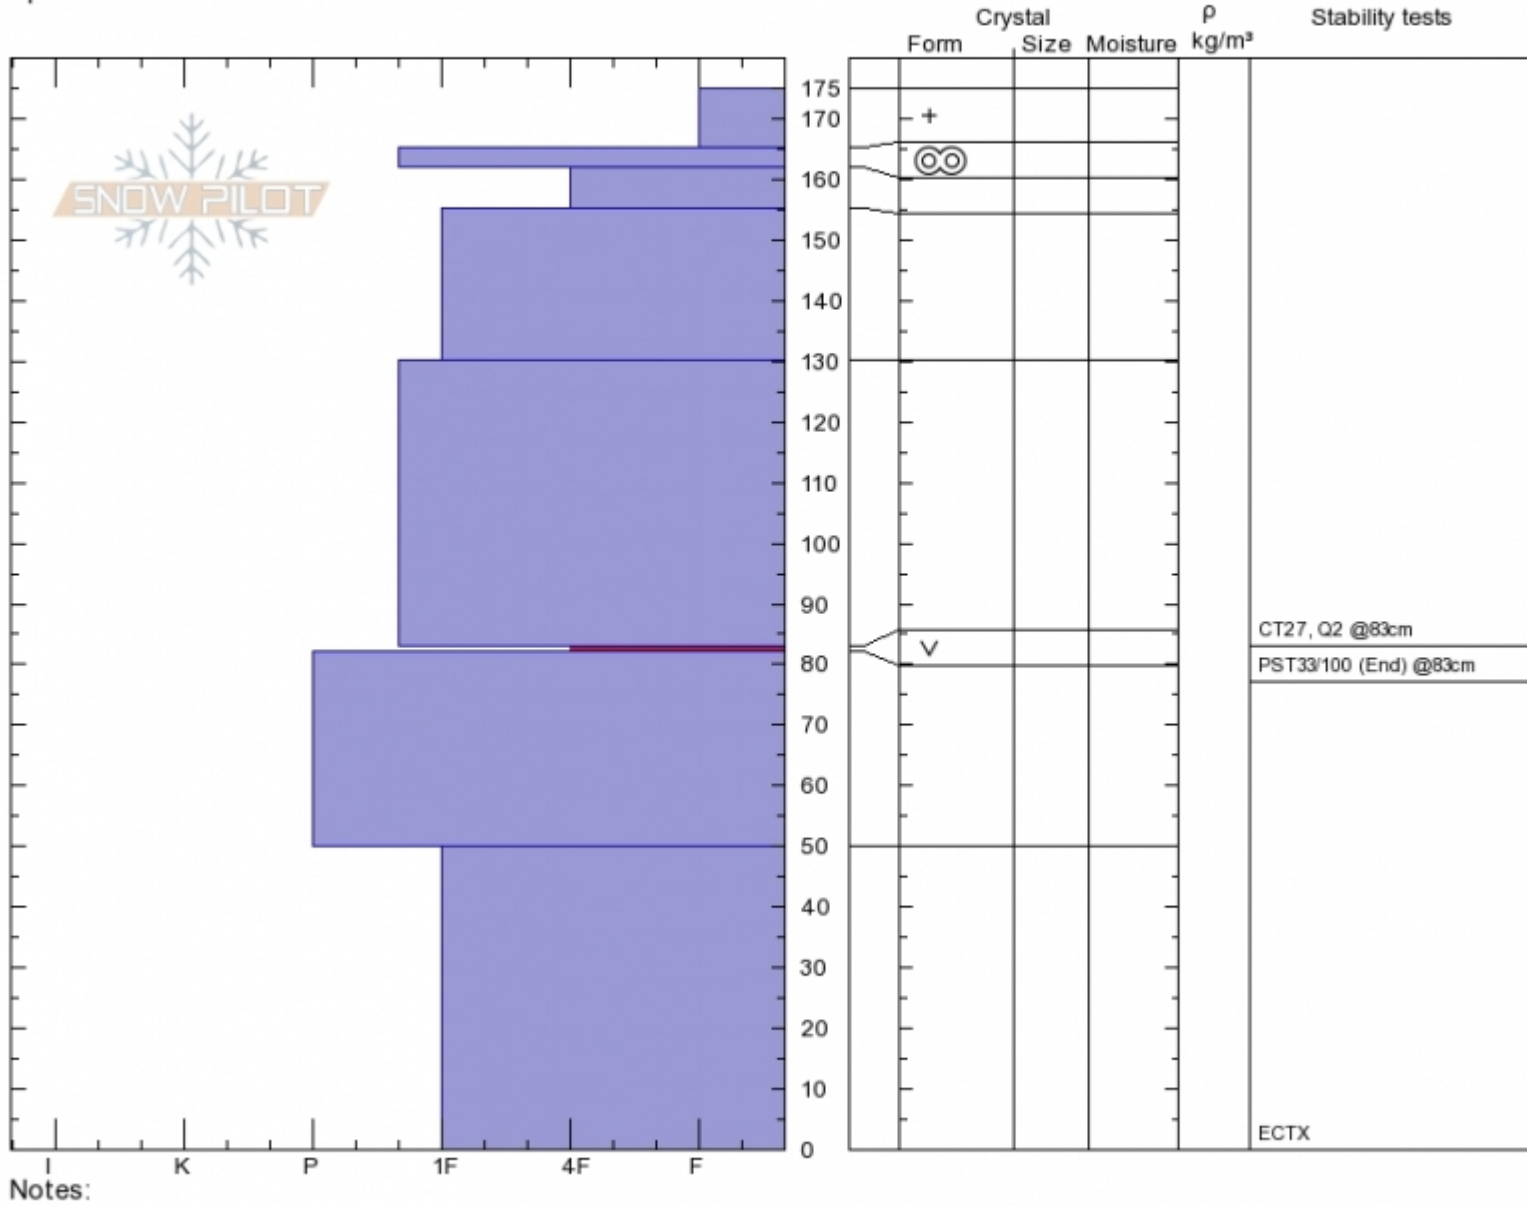

**Lionhead Ridge**  
**Lionhead Range**  
**MT**  
 Elevation: **8000 ft**  
 Aspect: **50°**  
 Specifics:

**Alex Marienthal**  
**Thu Mar 15 10:45 2018**  
 Co-ord: **44.70203N, -111.29529W**  
 Slope Angle: **20°**  
 Wind Loading: **no**

Stability: **Good**  
 Air Temperature:  
 Sky Cover: **OVC**  
 Precipitation:  
 Wind: **W Light Breeze**

**HS175**  
 Stability Test Notes

Layer No  
**82-83: Pro**

Advisory Region  
 Lionhead Range  
 Lionhead Range, 2018-03-15