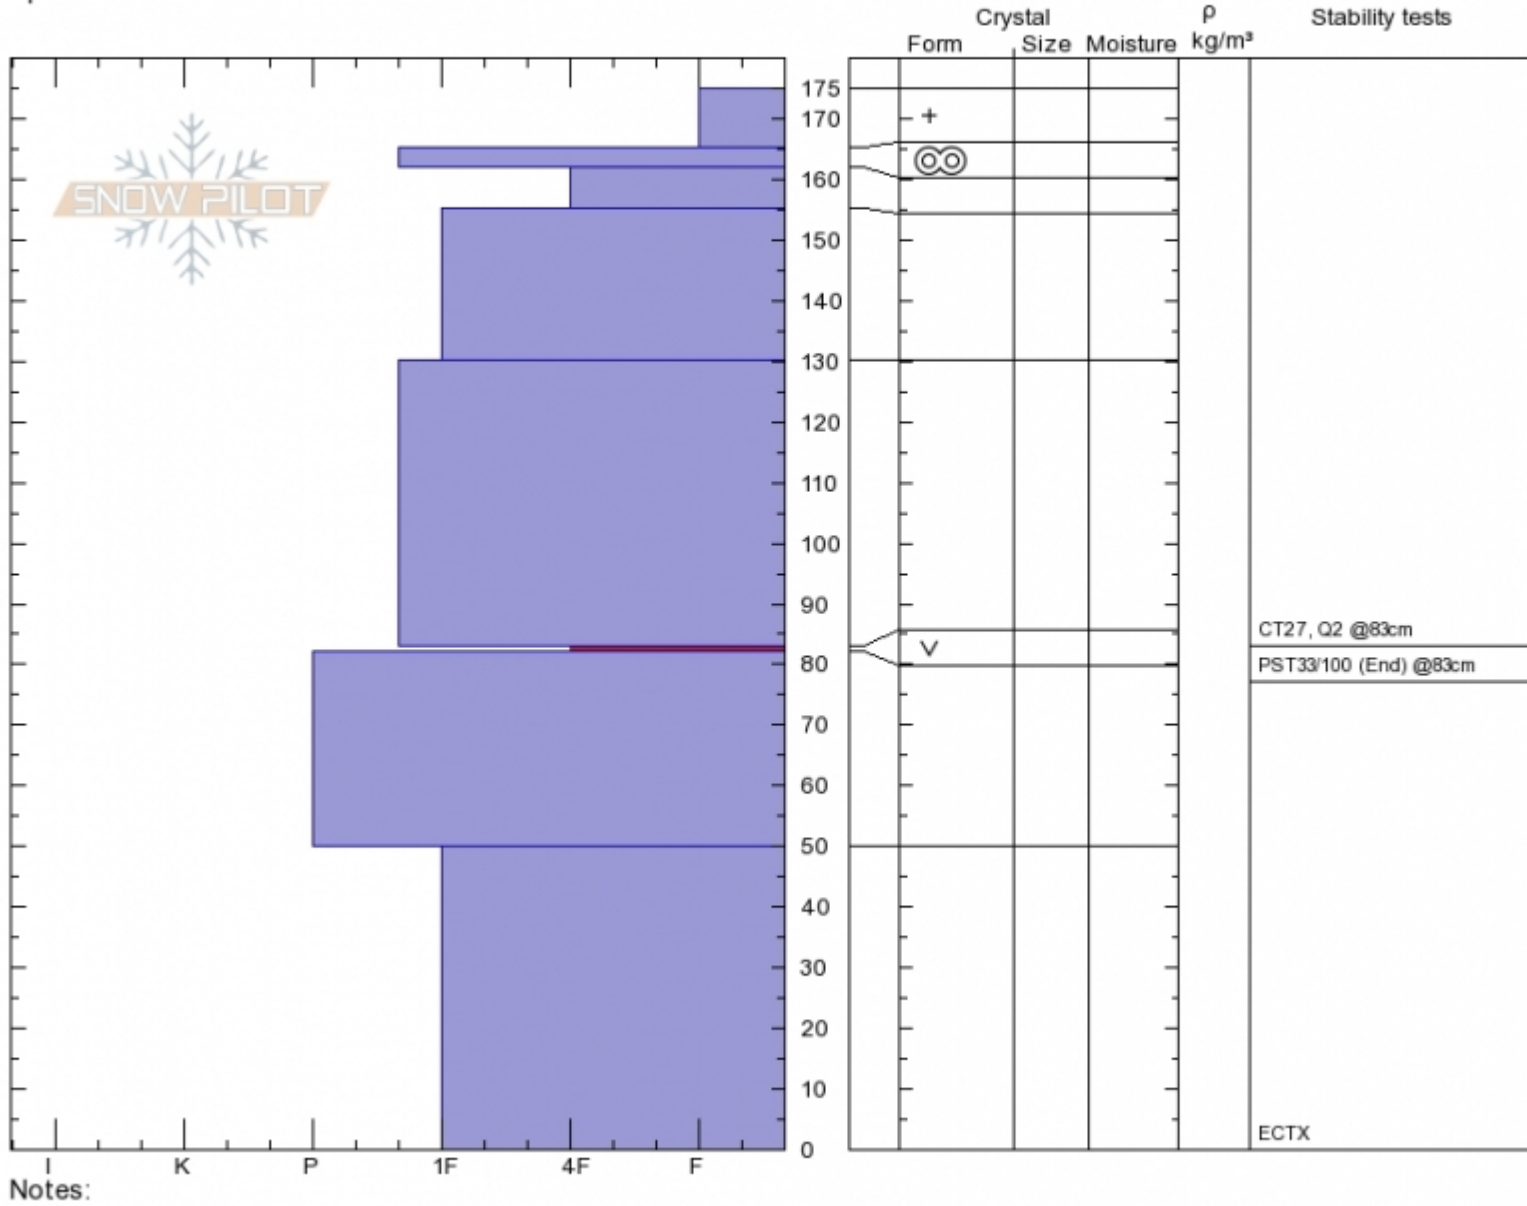

Lionhead Ridge  
 Lionhead Range  
 MT  
 Elevation: 8000 ft  
 Aspect: 50°  
 Specifics:

Alex Marienthal  
 Thu Mar 15 10:45 2018  
 Co-ord: 44.70203N, -111.29529W  
 Slope Angle: 20°  
 Wind Loading: no

Stability: **Good**  
 Air Temperature:  
 Sky Cover: **OVC**  
 Precipitation:  
 Wind: **W Light Breeze**

HS175  
 Stability Test Notes

Layer No  
 82-83: Pro

Advisory Region  
 Lionhead Range  
 Lionhead Range, 2018-03-15