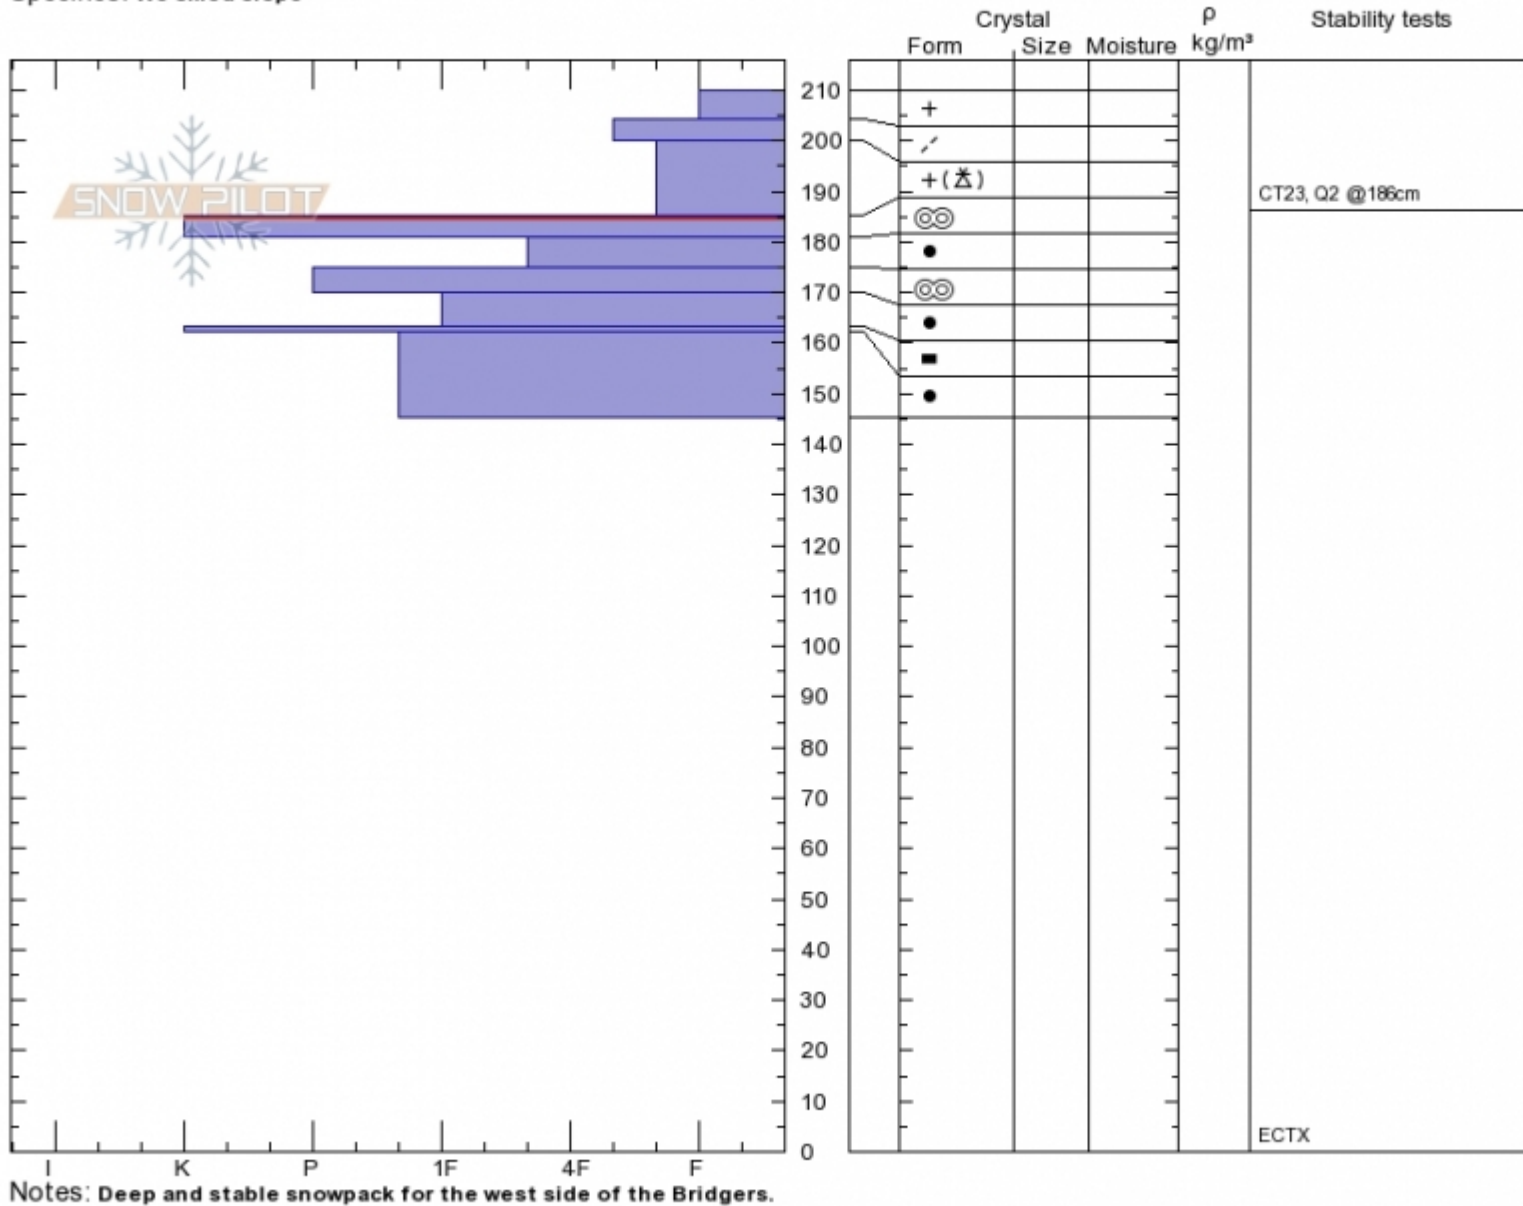

Bridger West, Bostwick Eric Knoff
Bridger Range Thu Mar 29 13:10 2018
MT Co-ord: 45.79434N, -110.94545W
 Elevation: 7900 ft Slope Angle: 31°
 Aspect: 300° Wind Loading: no
 Specifics: We skied slope

Stability: **Very Good** HS210 Layer No
 Air Temperature: -5°C Stability Test Notes 181-185: F
 Sky Cover: **SCT**
 Precipitation: **NO**
 Wind: **SW Light Breeze**