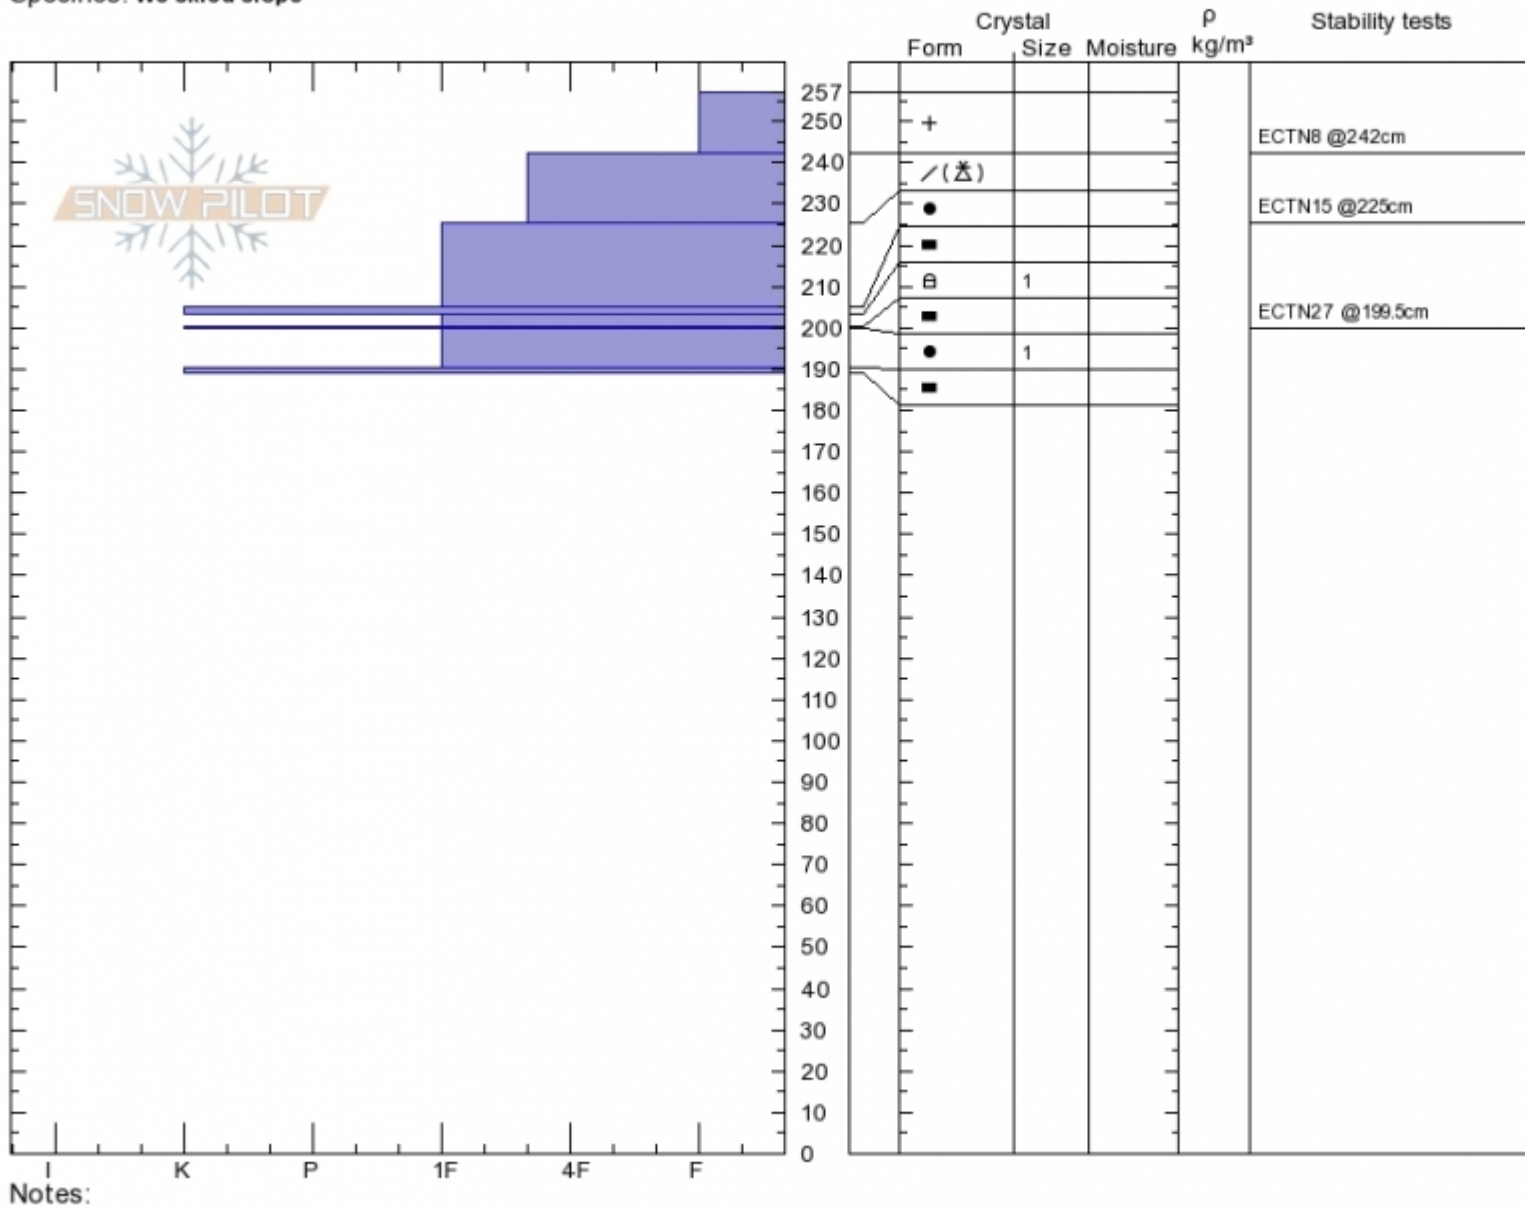

Palisades Butte
Gallatin Range-N
MT
 Elevation: **9650 ft**
 Aspect: **160°**
 Specifics: **We skied slope**

Doug Chabot-Admin
Thu Mar 29 11:45 2018
 Co-ord: **45.41848N, -110.97893W**
 Slope Angle: **32°**
 Wind Loading: **yes**

Stability: **Very Good**
 Air Temperature: **-7°C**
 Sky Cover: **CLR**
 Precipitation: **NO**
 Wind: **W Moderate**

HS257
 Stability Test Notes

Layer No

Advisory Region
 Northern Gallatin
 Northern Gallatin, 2018-04-01