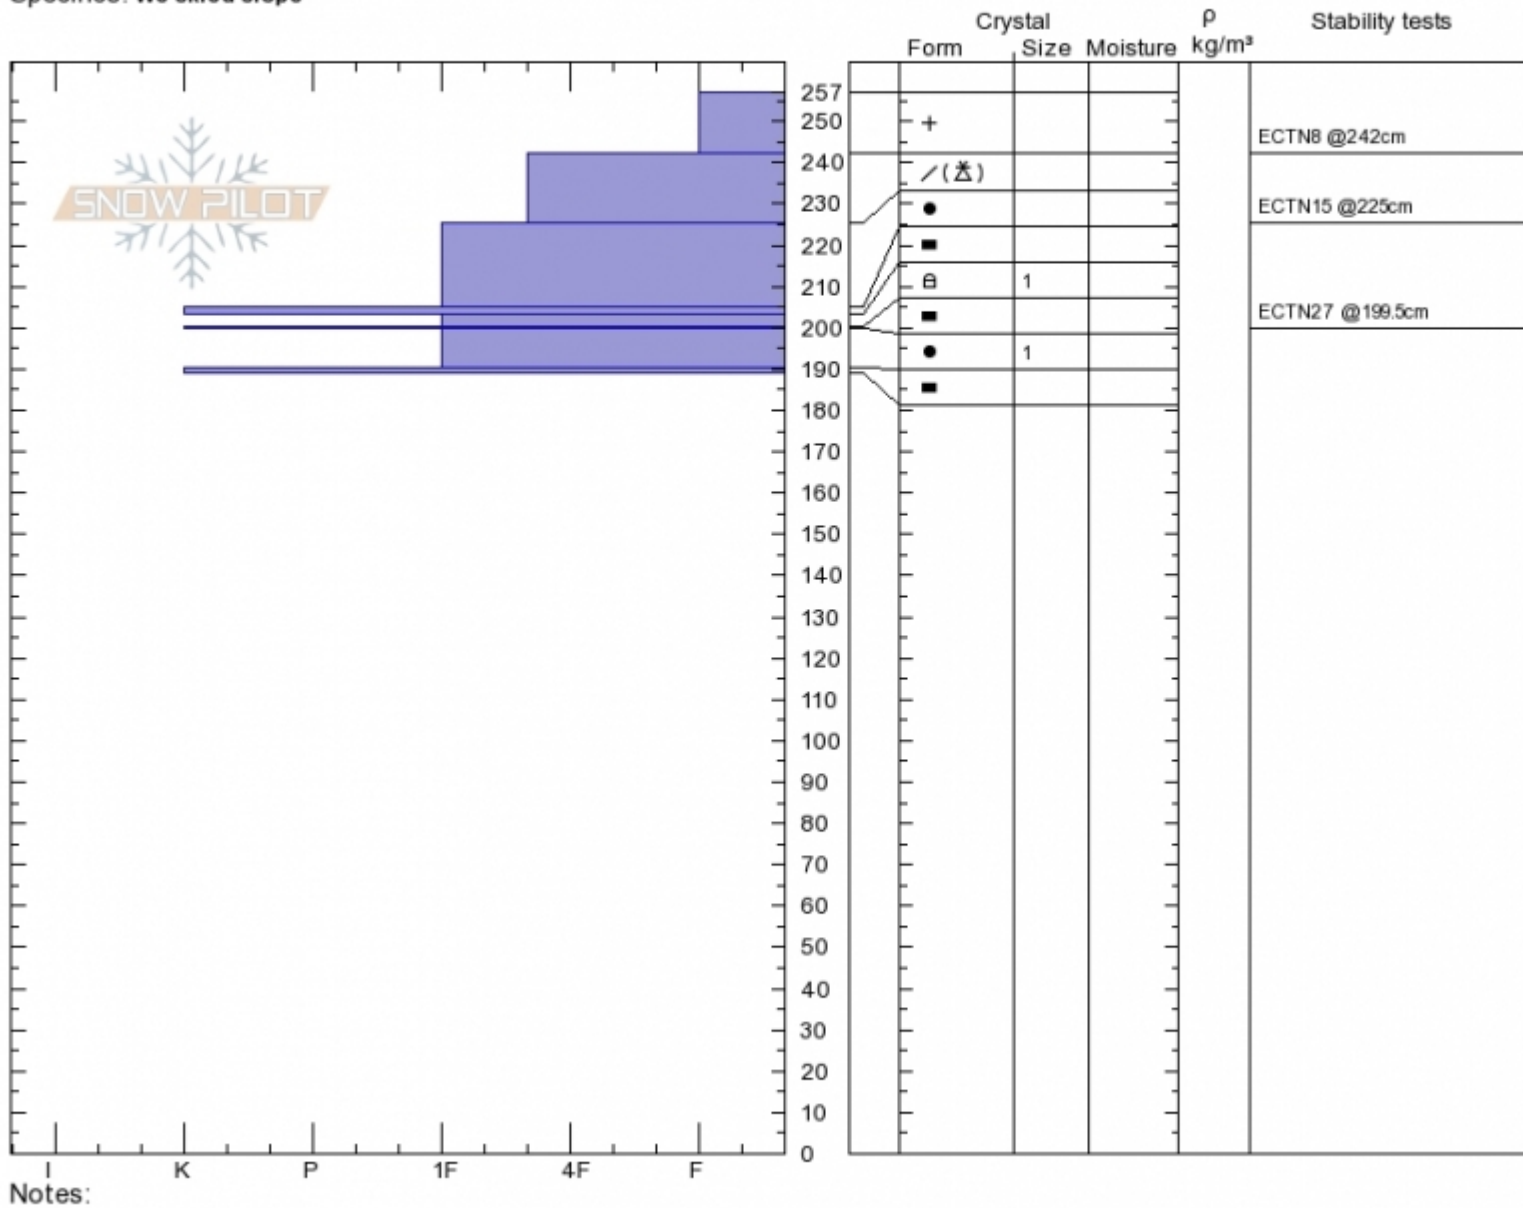

Palisades Butte
 Gallatin Range-N
 MT
 Elevation: 9650 ft
 Aspect: 160°
 Specifics: We skied slope

Doug Chabot-Admin
 Thu Mar 29 11:45 2018
 Co-ord: 45.41848N, -110.97893W
 Slope Angle: 32°
 Wind Loading: yes

Stability: **Very Good**
 Air Temperature: -7°C
 Sky Cover: **CLR**
 Precipitation: **NO**
 Wind: **W Moderate**

HS257
 Stability Test Notes

Layer No

Advisory Region
 Northern Gallatin
 Northern Gallatin, 2018-04-01