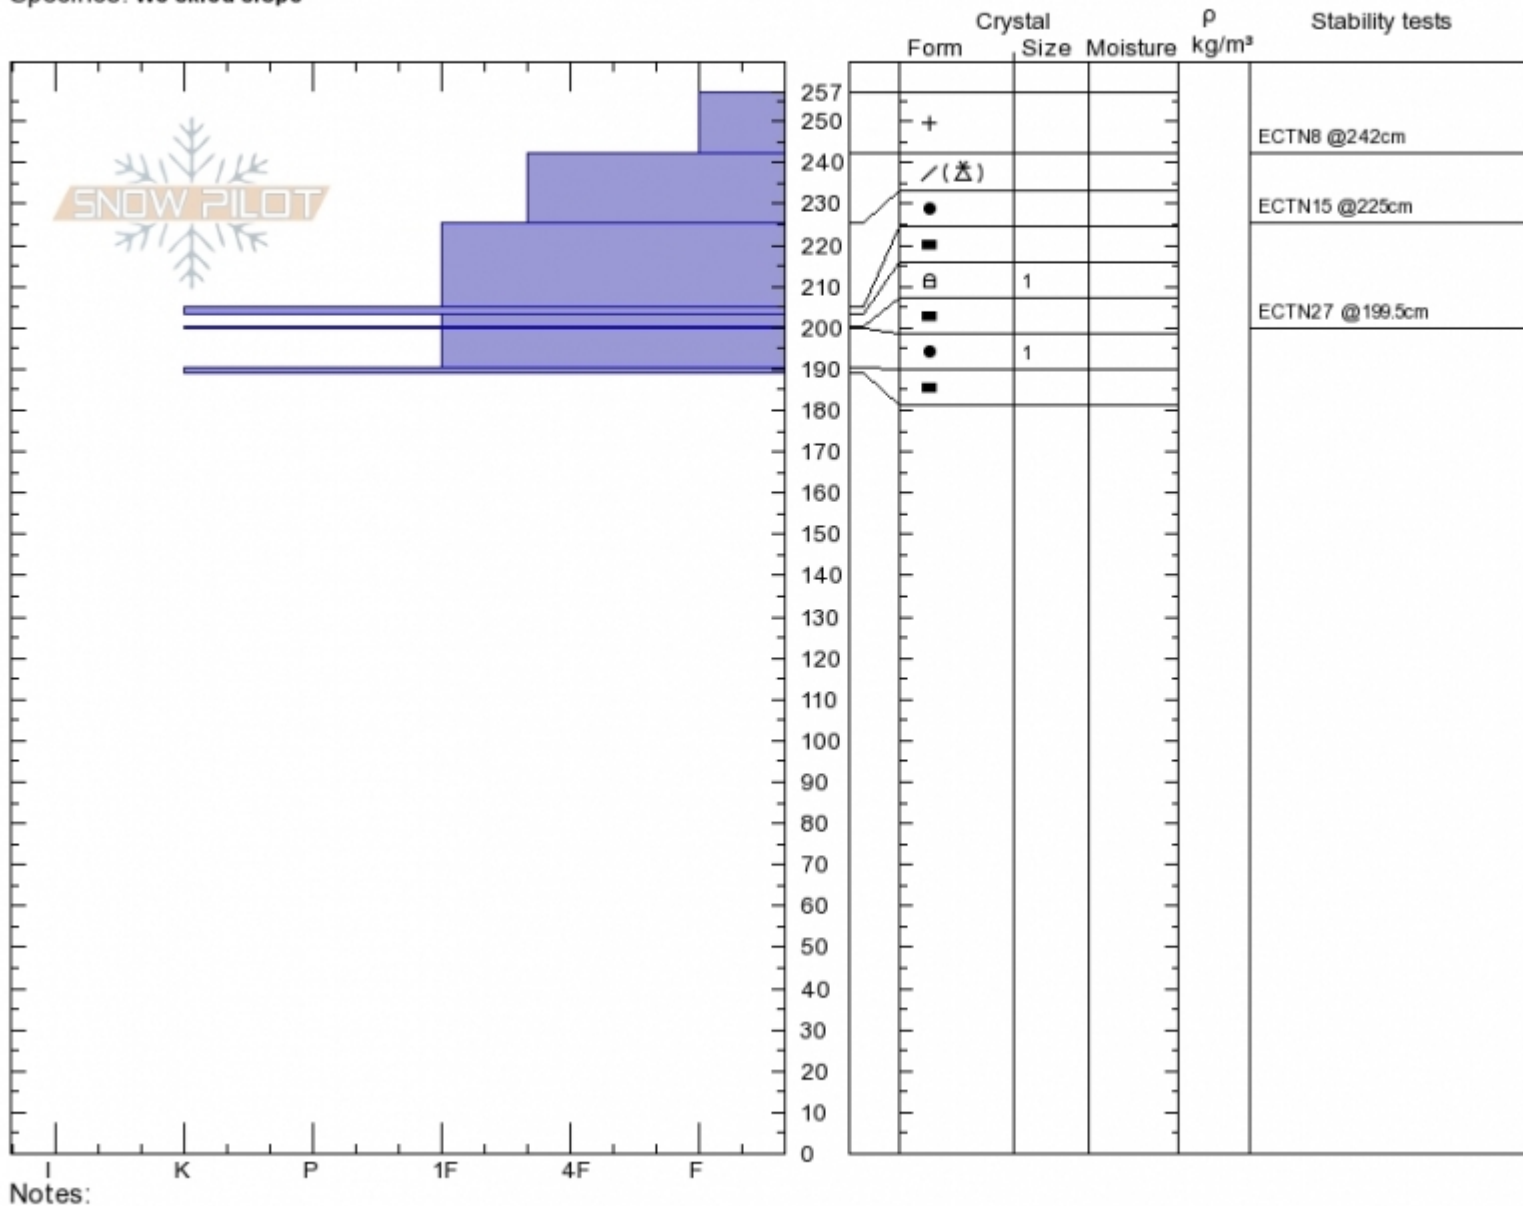

Palisades Butte  
 Gallatin Range-N  
 MT  
 Elevation: 9650 ft  
 Aspect: 160°  
 Specifics: We skied slope

Doug Chabot-Admin  
 Thu Mar 29 11:45 2018  
 Co-ord: 45.41848N, -110.97893W  
 Slope Angle: 32°  
 Wind Loading: yes

Stability: **Very Good**  
 Air Temperature: -7°C  
 Sky Cover: CLR  
 Precipitation: NO  
 Wind: **W Moderate**

HS257  
 Stability Test Notes

Layer No

Advisory Region  
 Northern Gallatin  
 Northern Gallatin, 2018-04-01