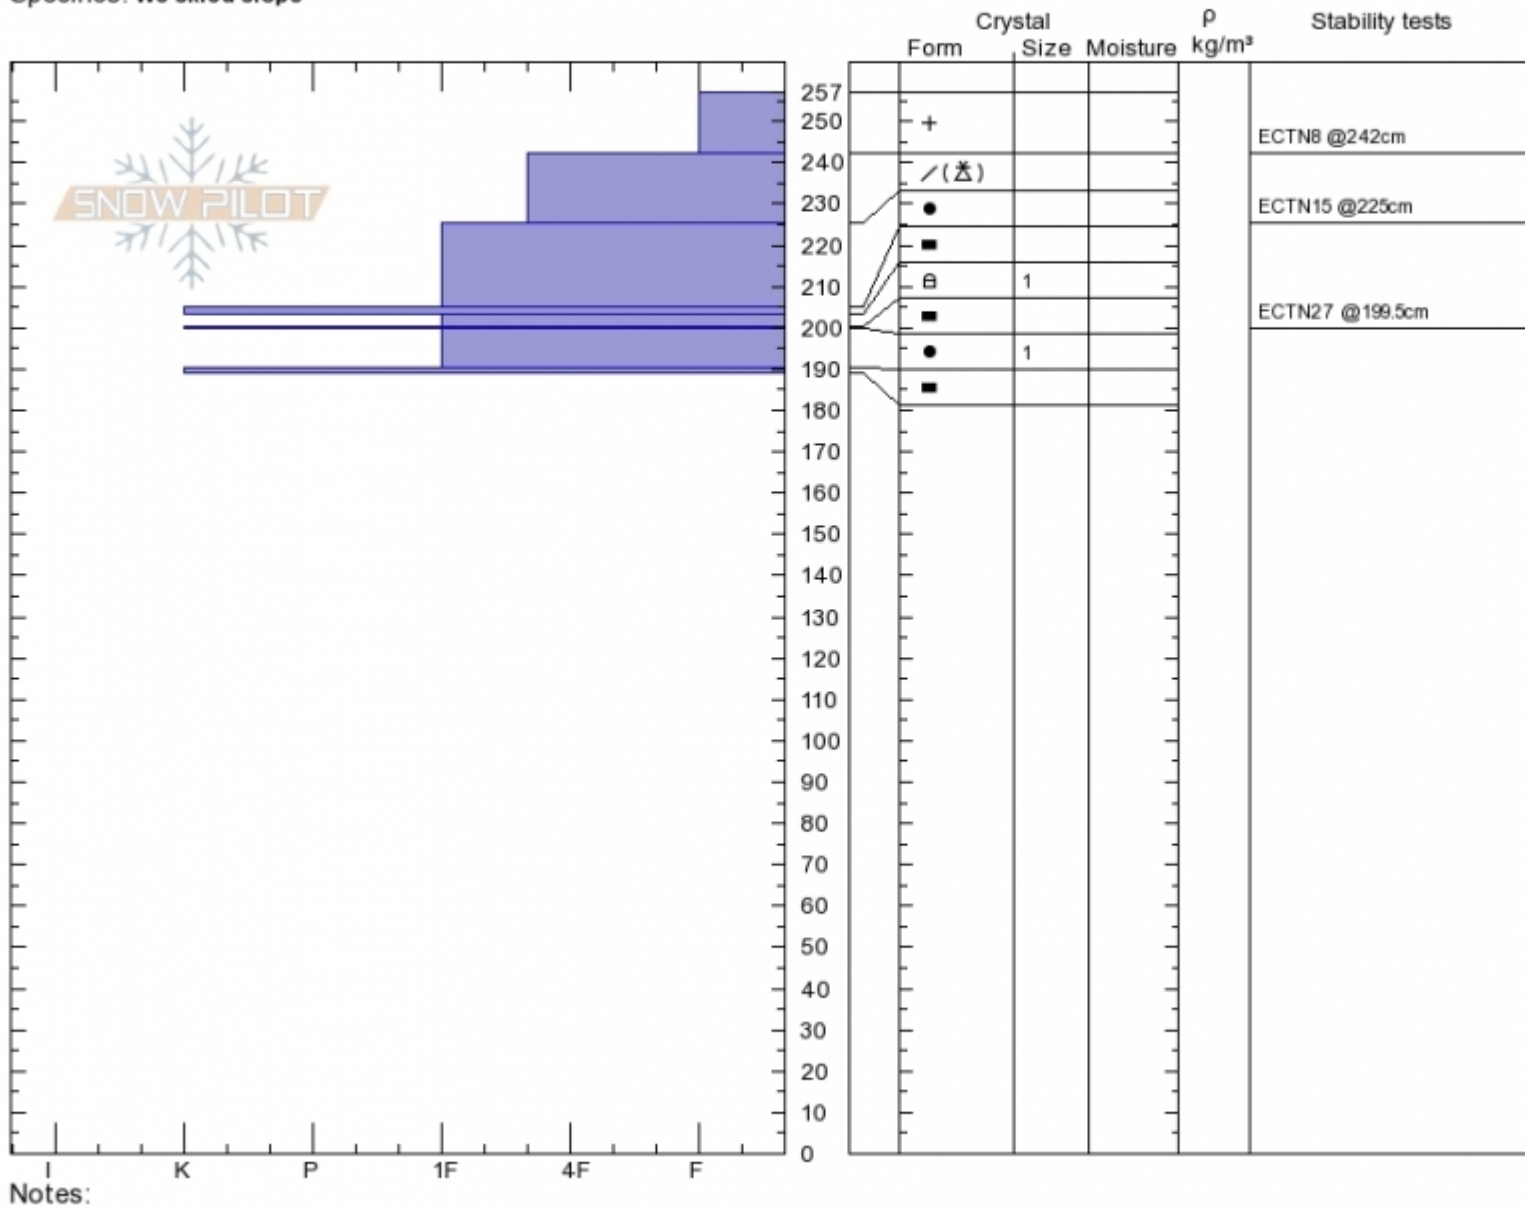

Palisades Butte  
 Gallatin Range-N  
 MT  
 Elevation: 9650 ft  
 Aspect: 160°  
 Specifics: We skied slope

Doug Chabot-Admin  
 Thu Mar 29 11:45 2018  
 Co-ord: 45.41848N, -110.97893W  
 Slope Angle: 32°  
 Wind Loading: yes

Stability: **Very Good**  
 Air Temperature: -7°C  
 Sky Cover: **CLR**  
 Precipitation: **NO**  
 Wind: **W Moderate**

HS257  
 Stability Test Notes

Layer No

Advisory Region  
 Northern Gallatin  
 Northern Gallatin, 2018-04-01