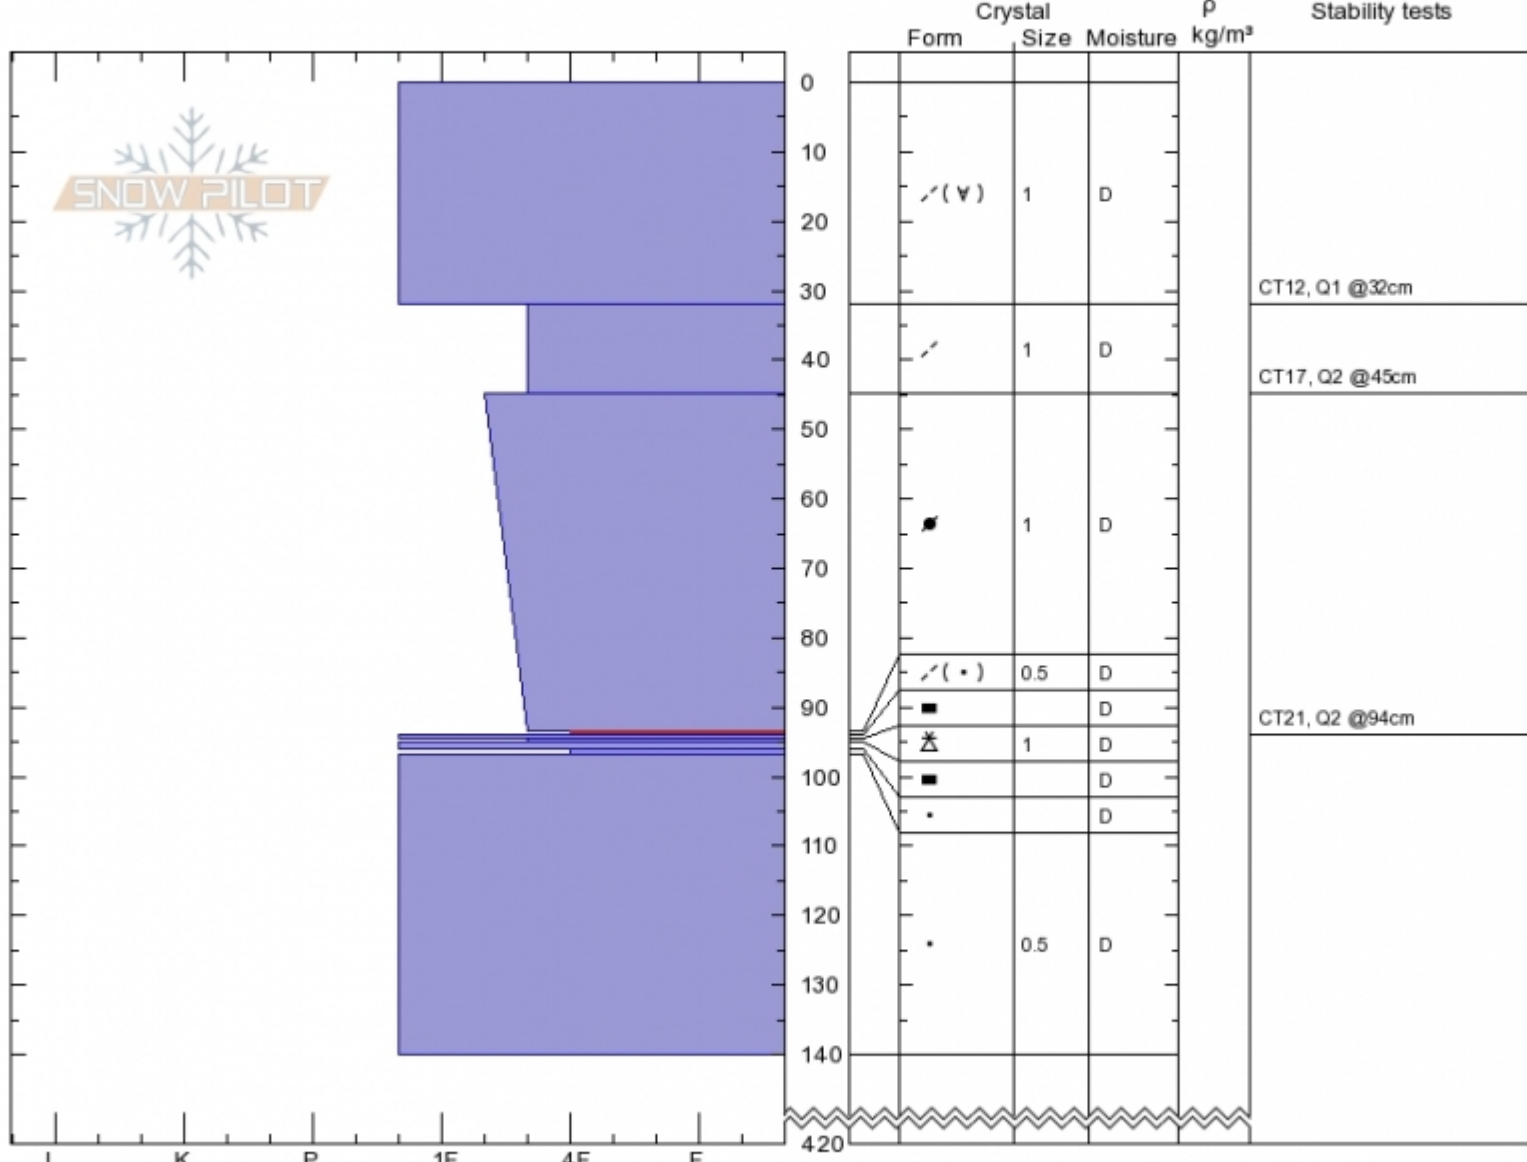

Saddle Peak Avalanche Doug Chabot-Admin
Bridger Range Sat Apr 14 14:00 2018
MT Co-ord: 45.79321N, -110.93537W
 Elevation: 9019 ft Slope Angle: 37°
 Aspect: 94° Wind Loading: **previous**
 Specifics: Pit is adjacent to avalanche: crown; Recent activity on similar slopes; Recent activity on different slopes; Ski tracks on slope

Stability: **Poor** HS420
 Air Temperature: -1°C Stability Test Notes
 Sky Cover: **BKN**
 Precipitation: **NO**
 Wind: **W Moderate**

Layer No
 94-93.5: P
 94.5-94: B

Notes: This avalanche killed a solo skier late morning today. SS-ASu-R3-D2-I