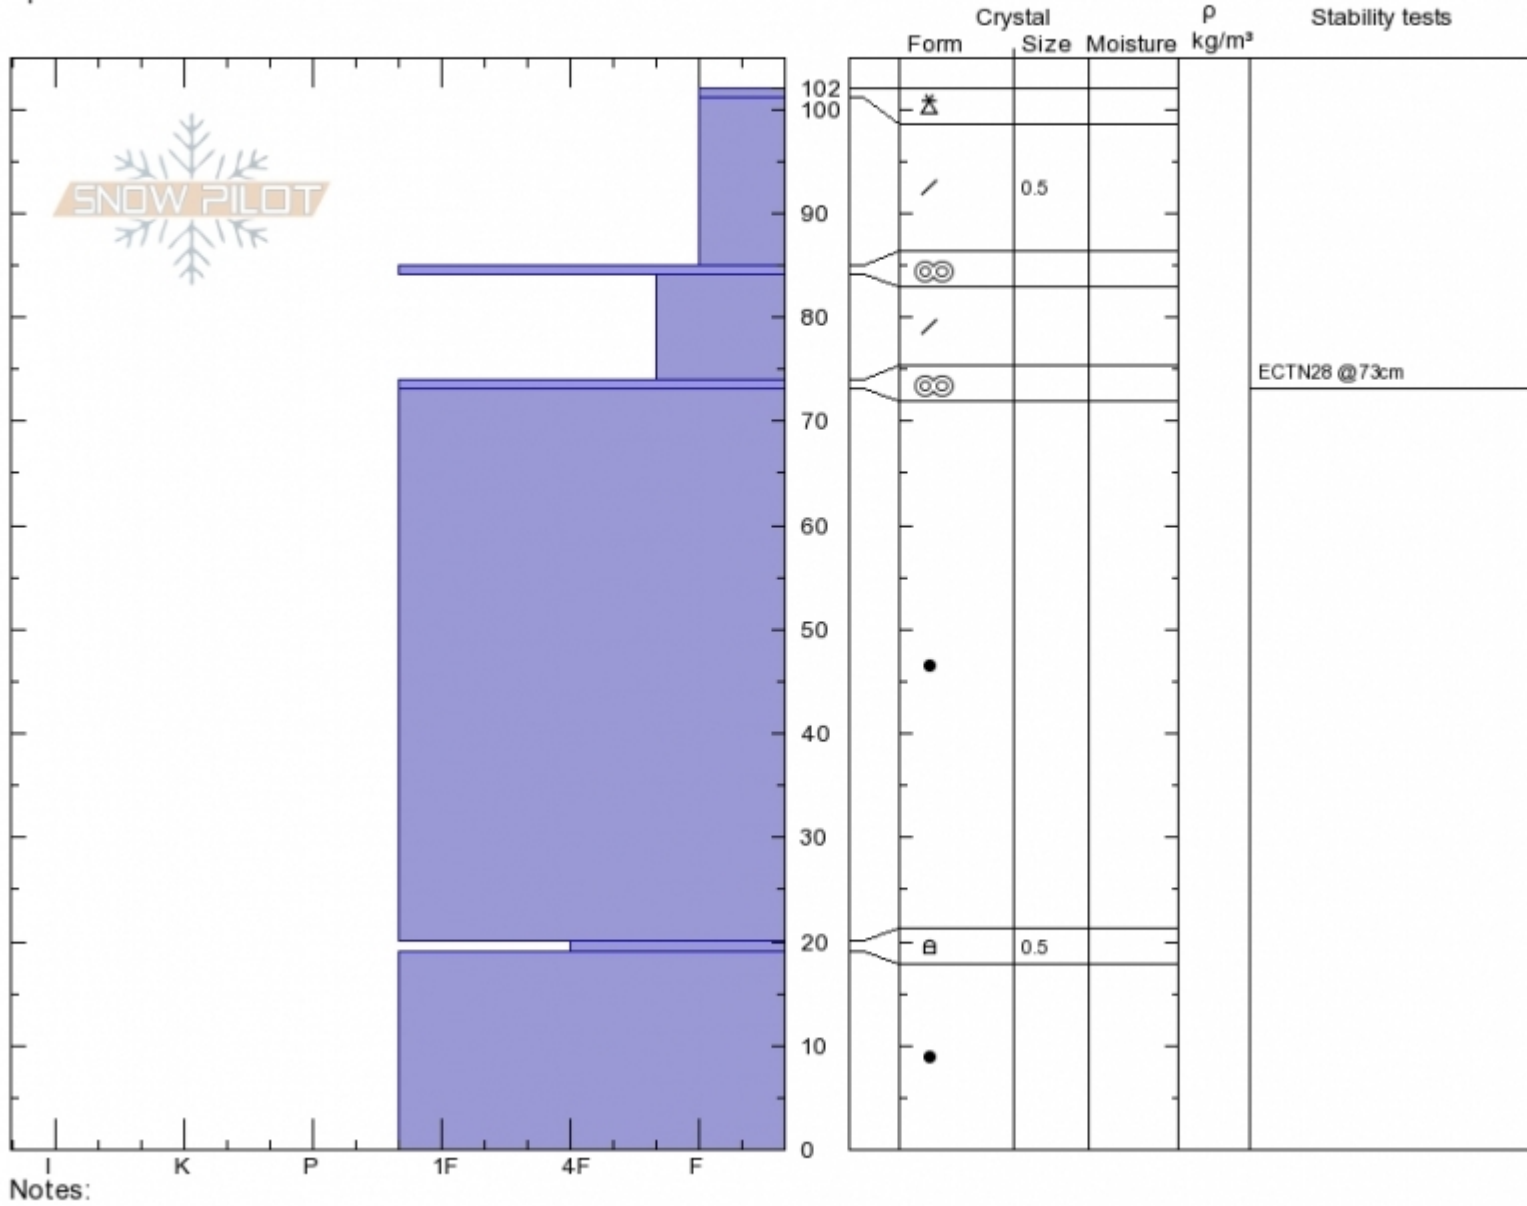

Above Bradley's  
 Bridger Range  
 MT  
 Elevation: 7840 ft  
 Aspect: 118°  
 Specifics:

Andrew Schauer  
 Fri Nov 23 16:20 2018  
 Co-ord: 45.82893N, -110.92925W  
 Slope Angle: 26°  
 Wind Loading:

Stability:  
 Air Temperature: -4°C  
 Sky Cover: BKN  
 Precipitation: NO  
 Wind: Calm

HS102 PS10  
 Stability Test Notes

Layer No  
 84-85: Pr

Longitude  
 -110.93W  
 Latitude  
 45.83N  
 No Region, 2018-11-23