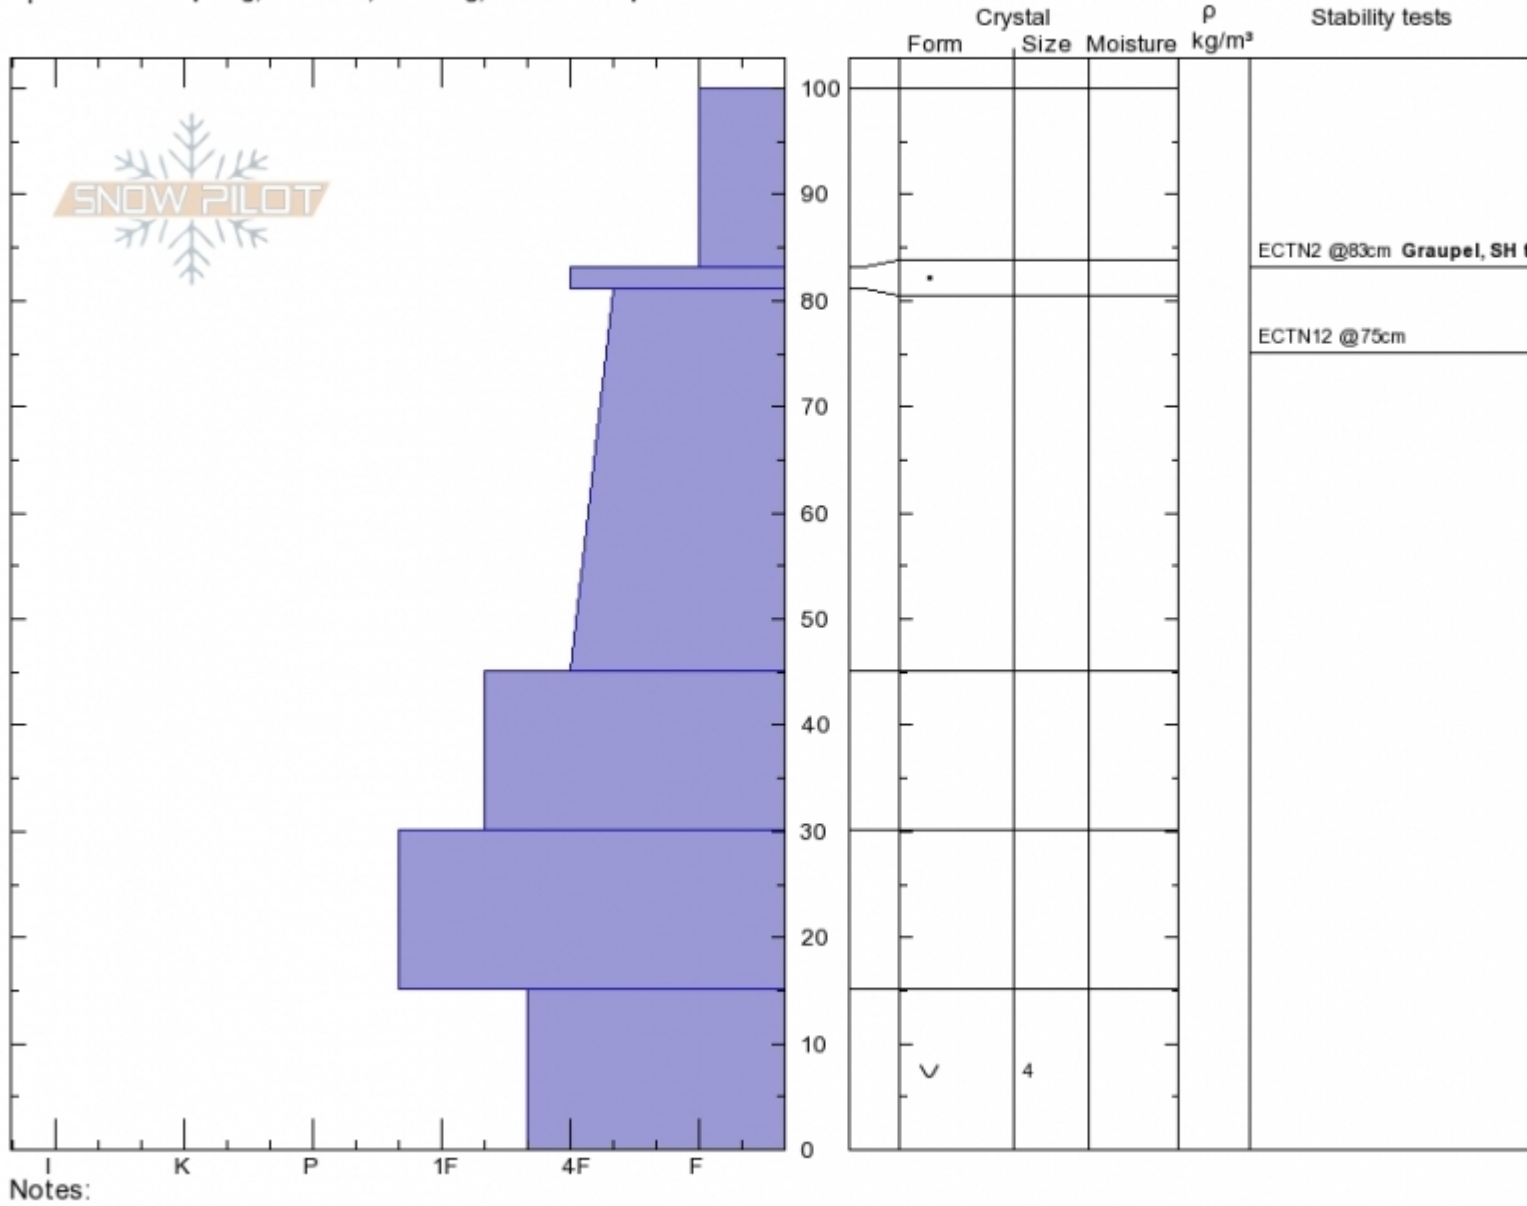

west Woody Ridge
 Absaroka Range
 MT
 Elevation: 9800 ft
 Aspect: 272°
 Specifics: Collapsing, localized; Cracking; We skied slope

Beau Fredlund
 Sat Nov 24 15:00 2018
 Co-ord: 44.97912N, -109.92559E
 Slope Angle: 31°
 Wind Loading:

Stability:
 Air Temperature:
 Sky Cover:
 Precipitation: **NO**
 Wind: **Calm**

HS100
 Stability Test Notes
 83: Graupel, SH too?

Layer No
 0-15: Prob

Advisory Region
 Cooke City
 Cooke City, 2018-11-25