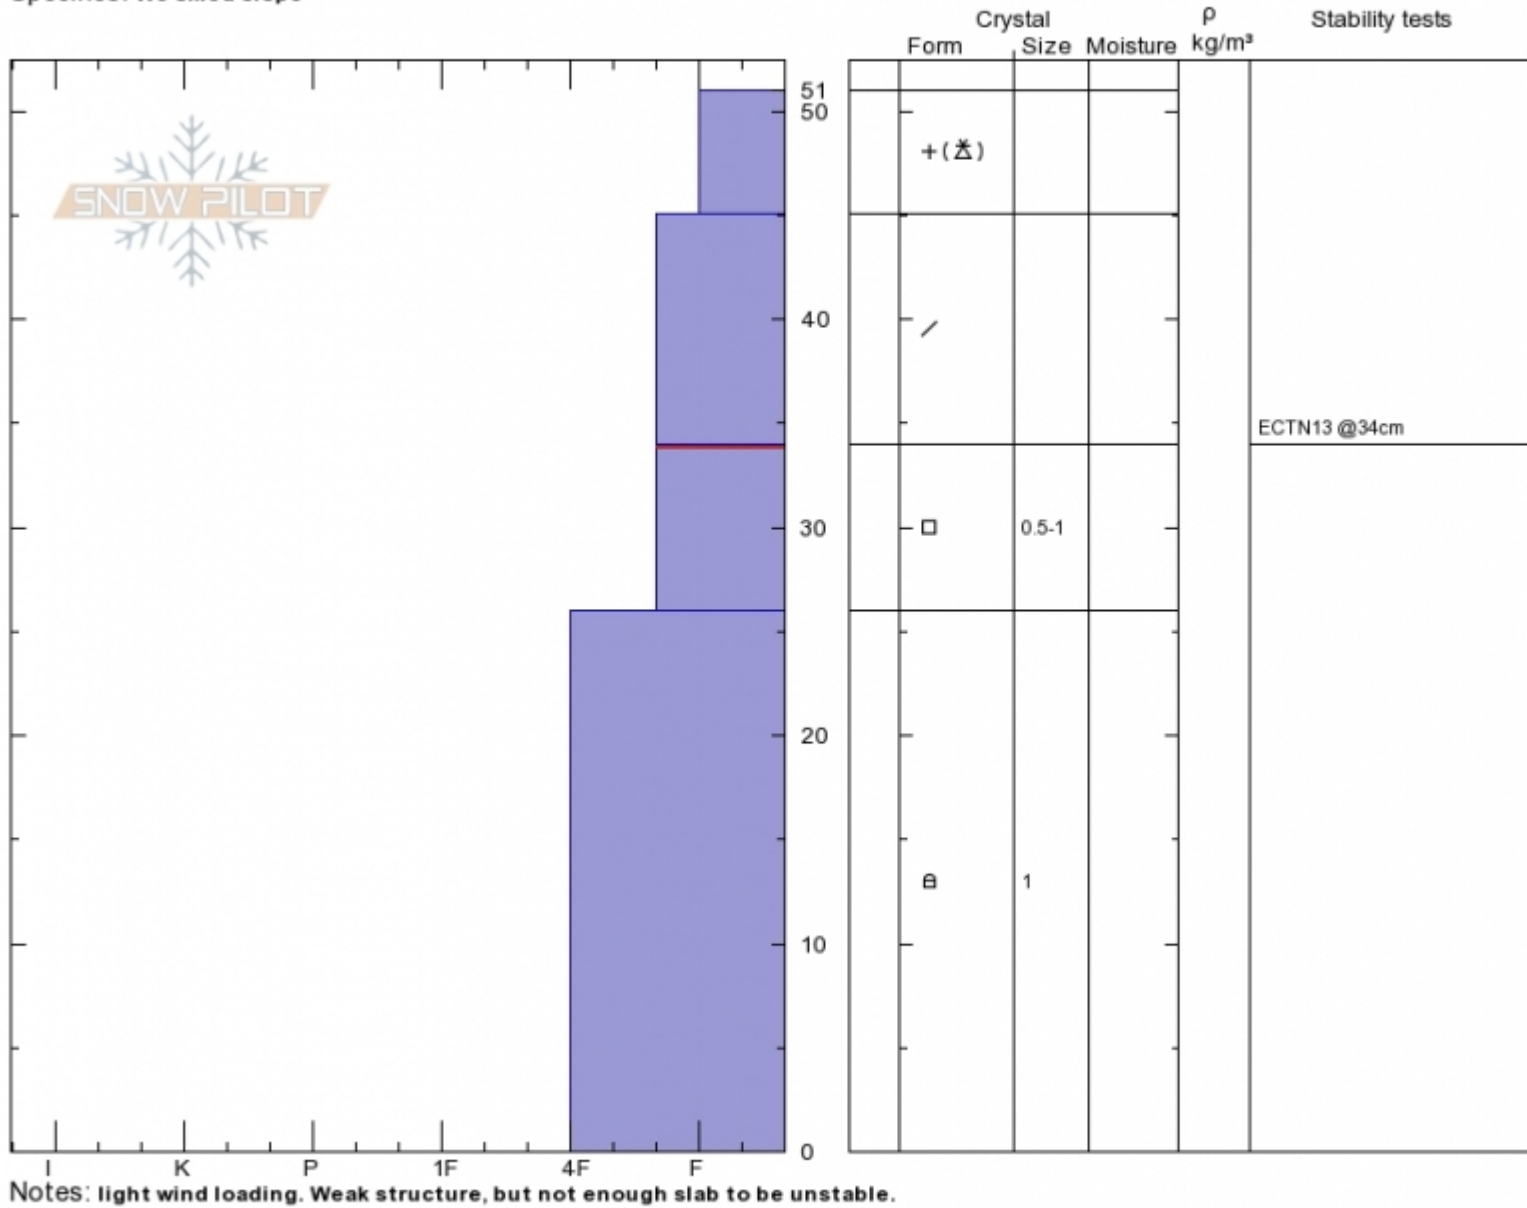

Beehive Basin
Madison Range-N
MT
 Elevation: **8900 ft**
 Aspect: **240°**
 Specifics: **We skied slope**

Eric Knoff
Wed Nov 28 13:10 2018
 Co-ord:
 Slope Angle: **33°**
 Wind Loading: **previous**

Stability:
 Air Temperature: **-5°C**
 Sky Cover: **SCT**
 Precipitation: **NO**
 Wind: **W Moderate**

HS51
 Stability Test Notes

Layer No
26-34: Pro

Advisory Region
 Northern Madison
 Northern Madison, 2018-11-29