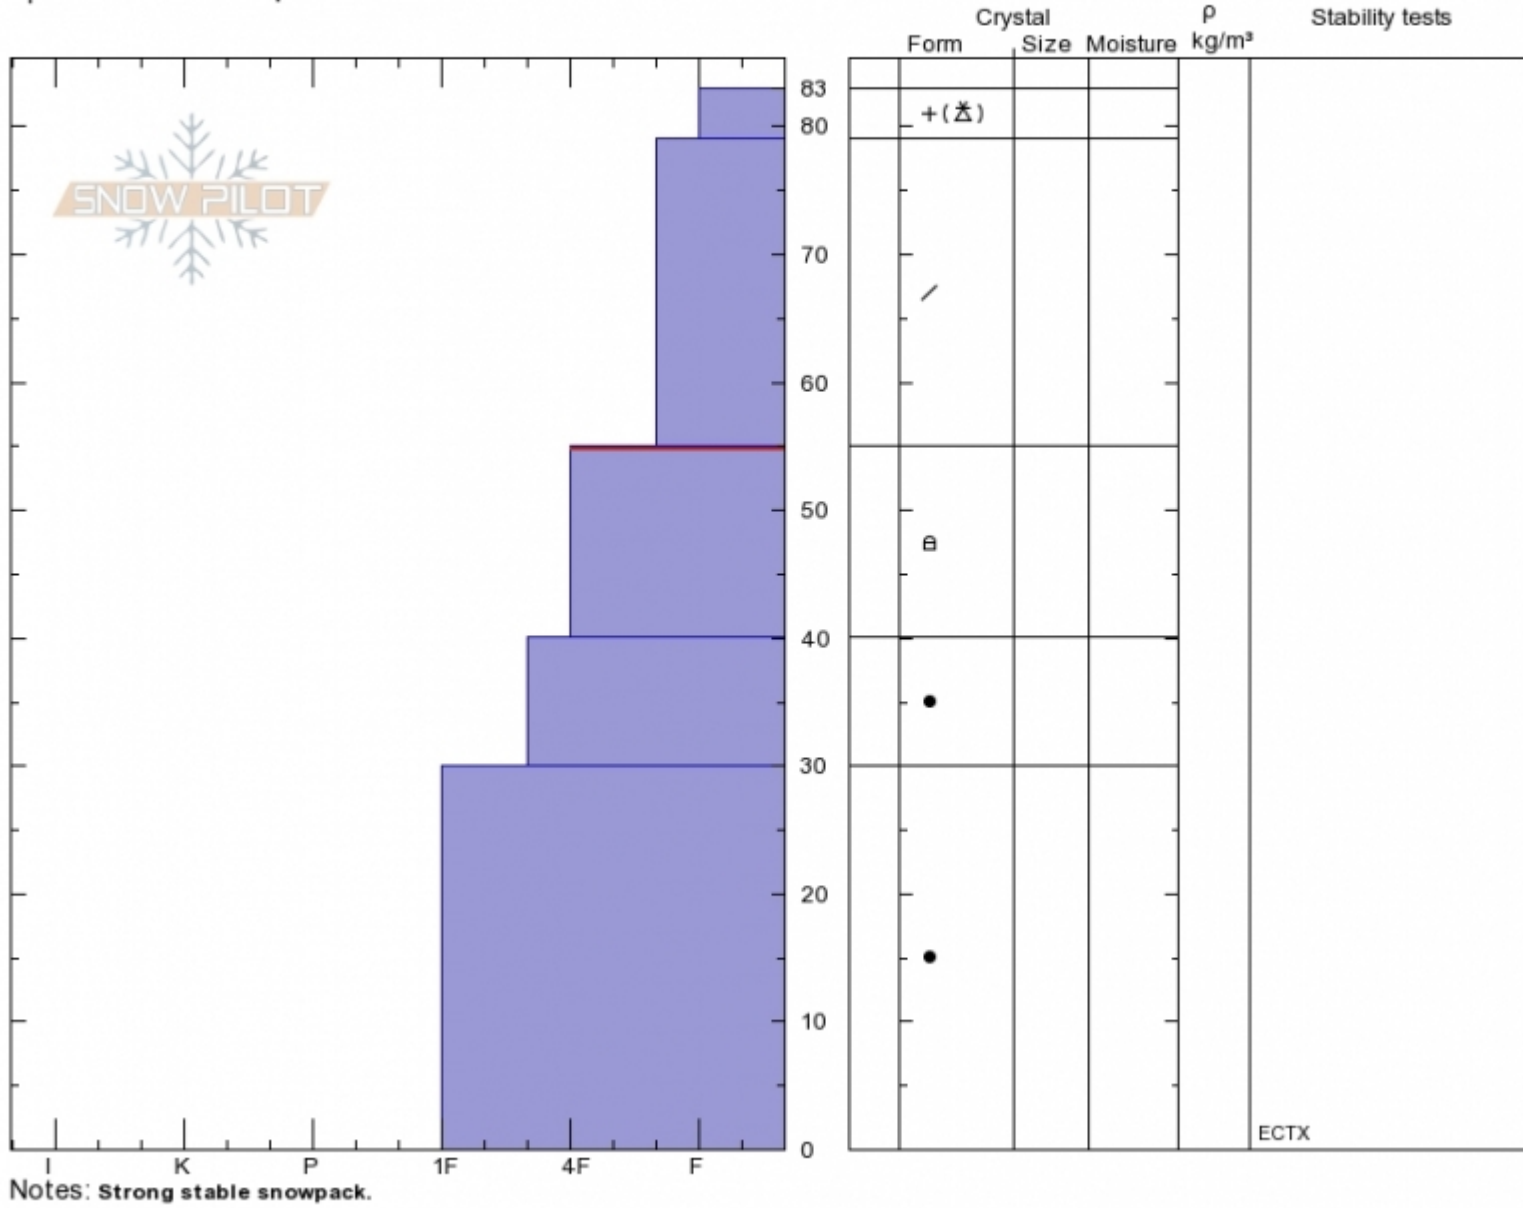

Bear Basin, NE
Madison Range-N
MT
 Elevation: **8800 ft**
 Aspect: **70°**
 Specifics: **We skied slope**

Eric Knoff
Wed Nov 28 12:30 2018
 Co-ord:
 Slope Angle: **28°**
 Wind Loading: **no**

Stability:
 Air Temperature: **-5°C**
 Sky Cover: **SCT**
 Precipitation: **NO**
 Wind: **W Light Breeze**

HS83
 Stability Test Notes

Layer No
40-55: Pr

Advisory Region
 Northern Madison
 Northern Madison, 2018-11-29