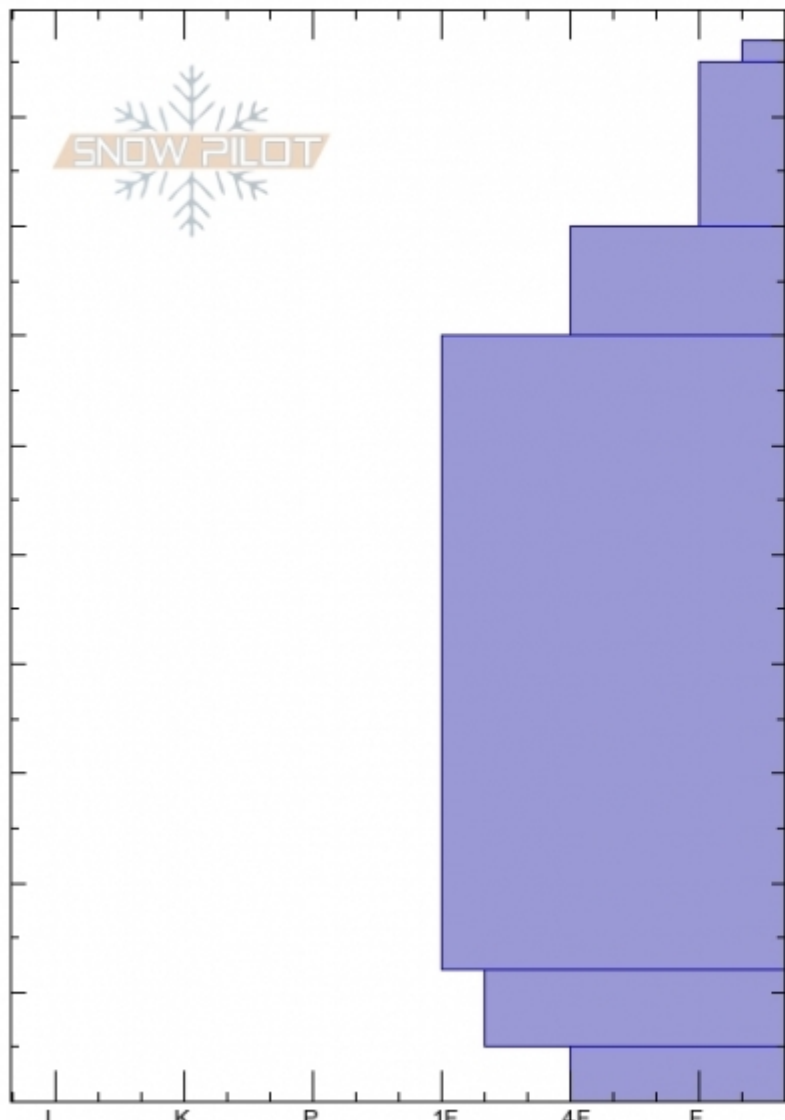

second yellow mule
 Madison Range-N
 MT
 Elevation: 9360 ft
 Aspect: 30°
 Specifics: Snowmobile tracks on slope; We snowmobiled slope

Alex Marienthal
 Thu Dec 6 11:11 2018
 Co-ord: 45.17742N, -111.40088W
 Slope Angle: 24°
 Wind Loading: previous

Stability: **Good**
 Air Temperature:
 Sky Cover: **CLR**
 Precipitation:
 Wind: **Calm**

HS97
 Stability Test Notes

Layer No

Form	Crystal Size	Moisture	ρ kg/m ³	Stability tests
+				
/ (□)	0.5-2			
□ (/)	0.5-1			
• (■)	1			ECTN16 @70cm CT16, Q3 @70cm
⊙ (□)	1-3			CT21, Q2 @15cm
□				