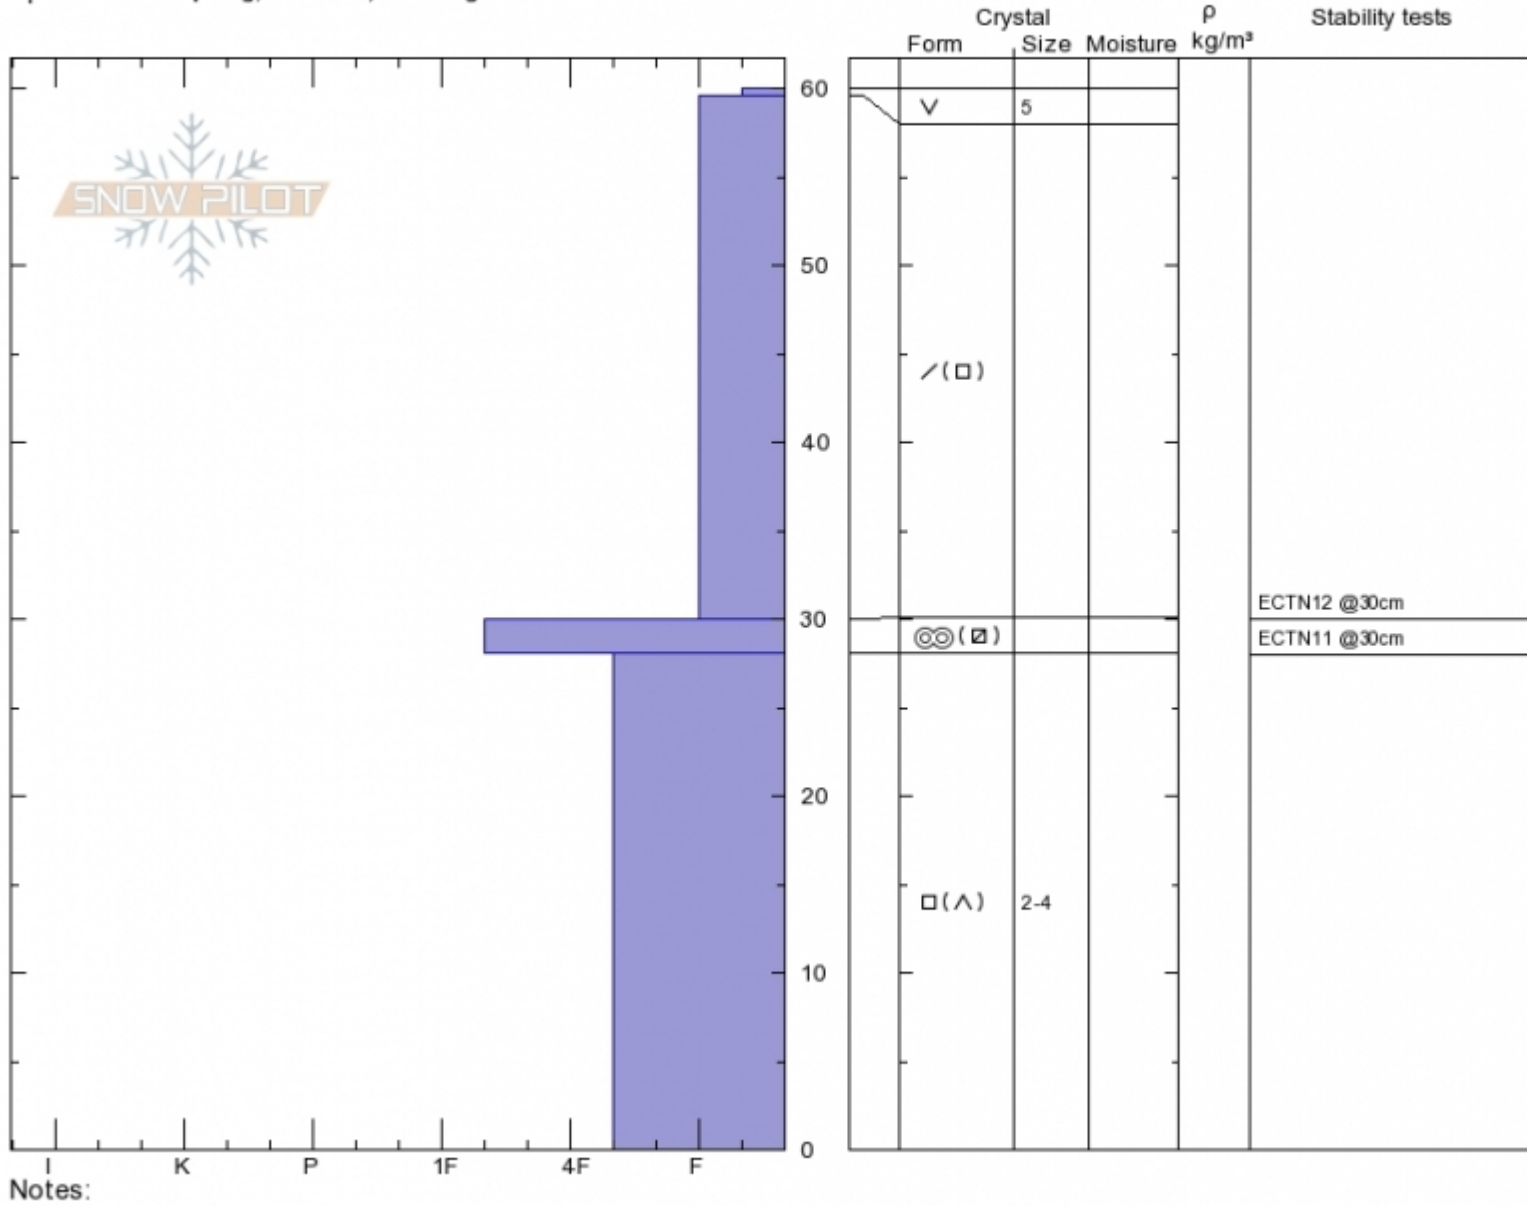

**ArmPit**  
**Gallatin Range-S**  
**MT**  
 Elevation: **9100 ft**  
 Aspect: **100°**  
 Specifics: **Collapsing, localized; Cracking**

**Ben VandenBos**  
**Sat Dec 8 13:00 2018**  
 Co-ord:  
 Slope Angle: **23°**  
 Wind Loading:

Stability:  
 Air Temperature:  
 Sky Cover: **SCT**  
 Precipitation: **NO**  
 Wind: **Calm**

**HS60 PF55**  
**Stability Test Notes**

Layer No  
**30-59.5: D**  
**28-30: Lik**  
**28-30: Pro**  
**0-28: FC g**