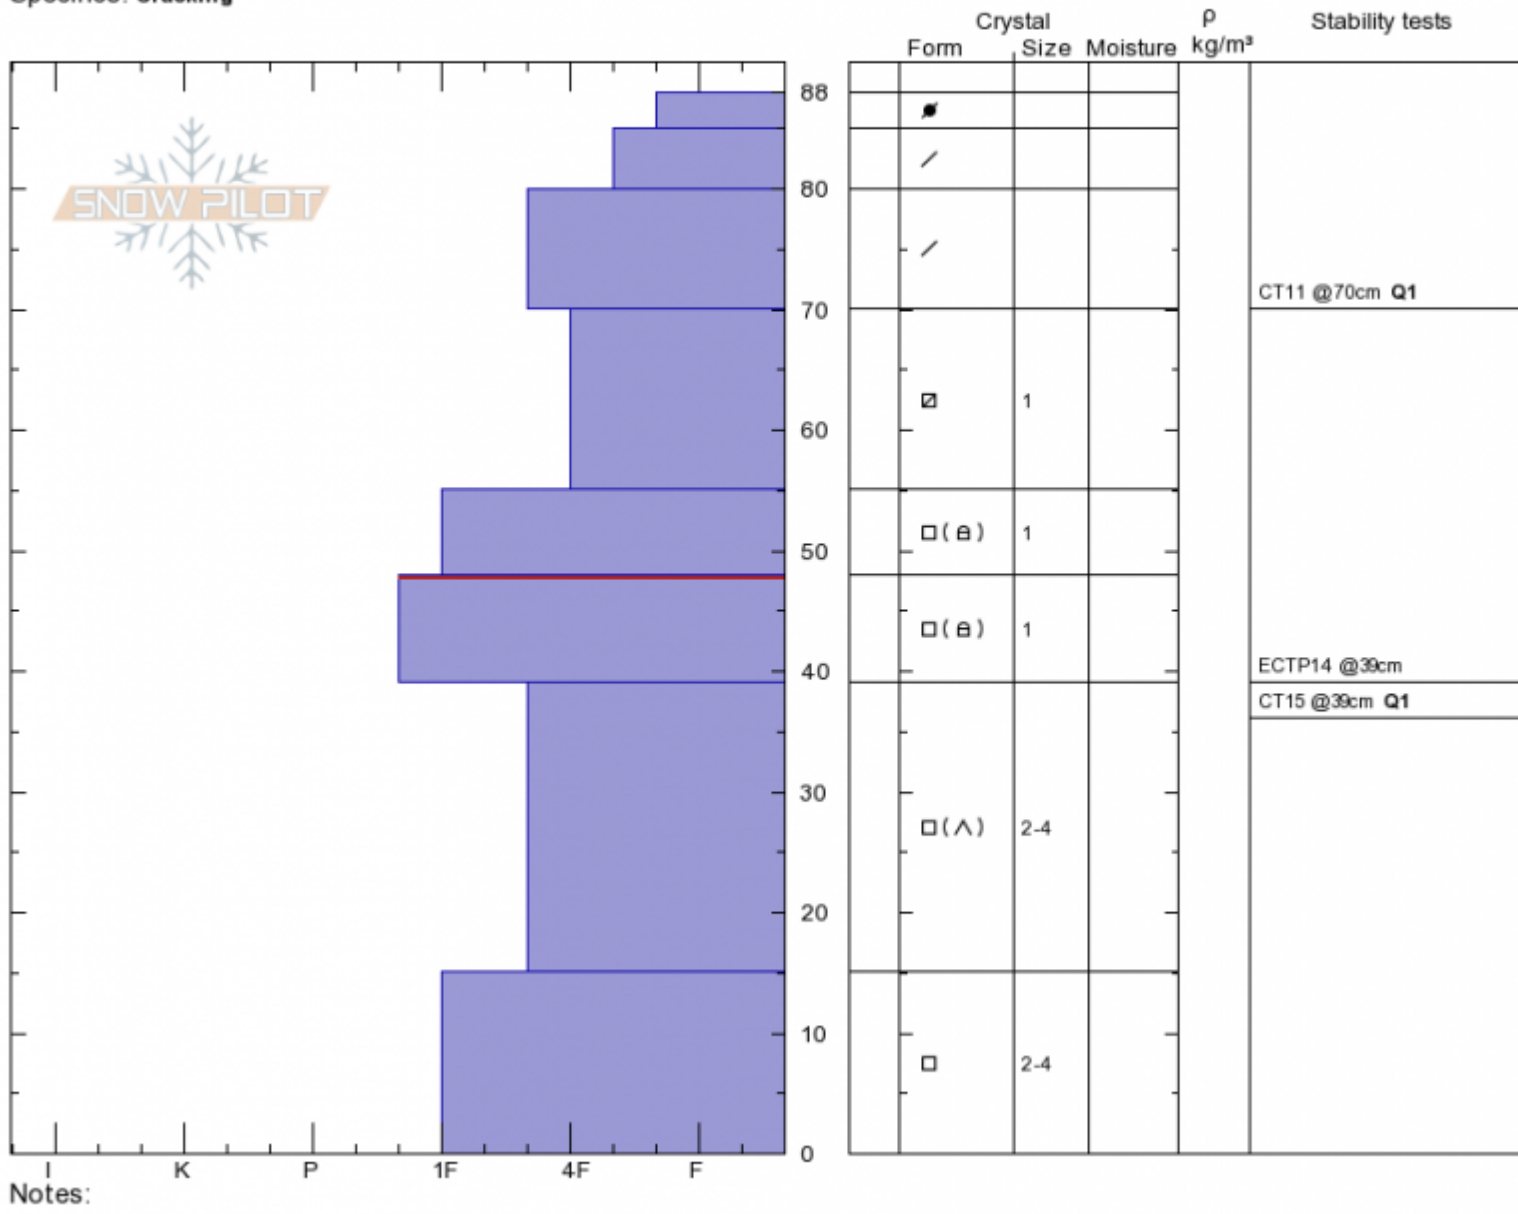

**Ski Hill**  
**Henry Mtns**  
**MT**  
 Elevation: **8100 ft**  
 Aspect: **50°**  
 Specifics: **Cracking**

**Andrew Schauer**  
**Tue Dec 18 10:45 2018**  
 Co-ord: **44.70350N, -111.29728W**  
 Slope Angle: **30°**  
 Wind Loading: **yes**

Stability: **Fair**  
 Air Temperature: **-4°C**  
 Sky Cover: **OVC**  
 Precipitation: **NO**  
 Wind: **W Moderate**

**HS88 PS15**  
 Stability Test Notes  
**70: Q1**  
**39: Q1**

Layer No  
**39-48: Pr**  
**0-15: icy**

Advisory Region  
 Lionhead Range  
 Longitude  
 -111.30W  
 Latitude  
 44.70N  
 Lionhead Range, 2018-12-18