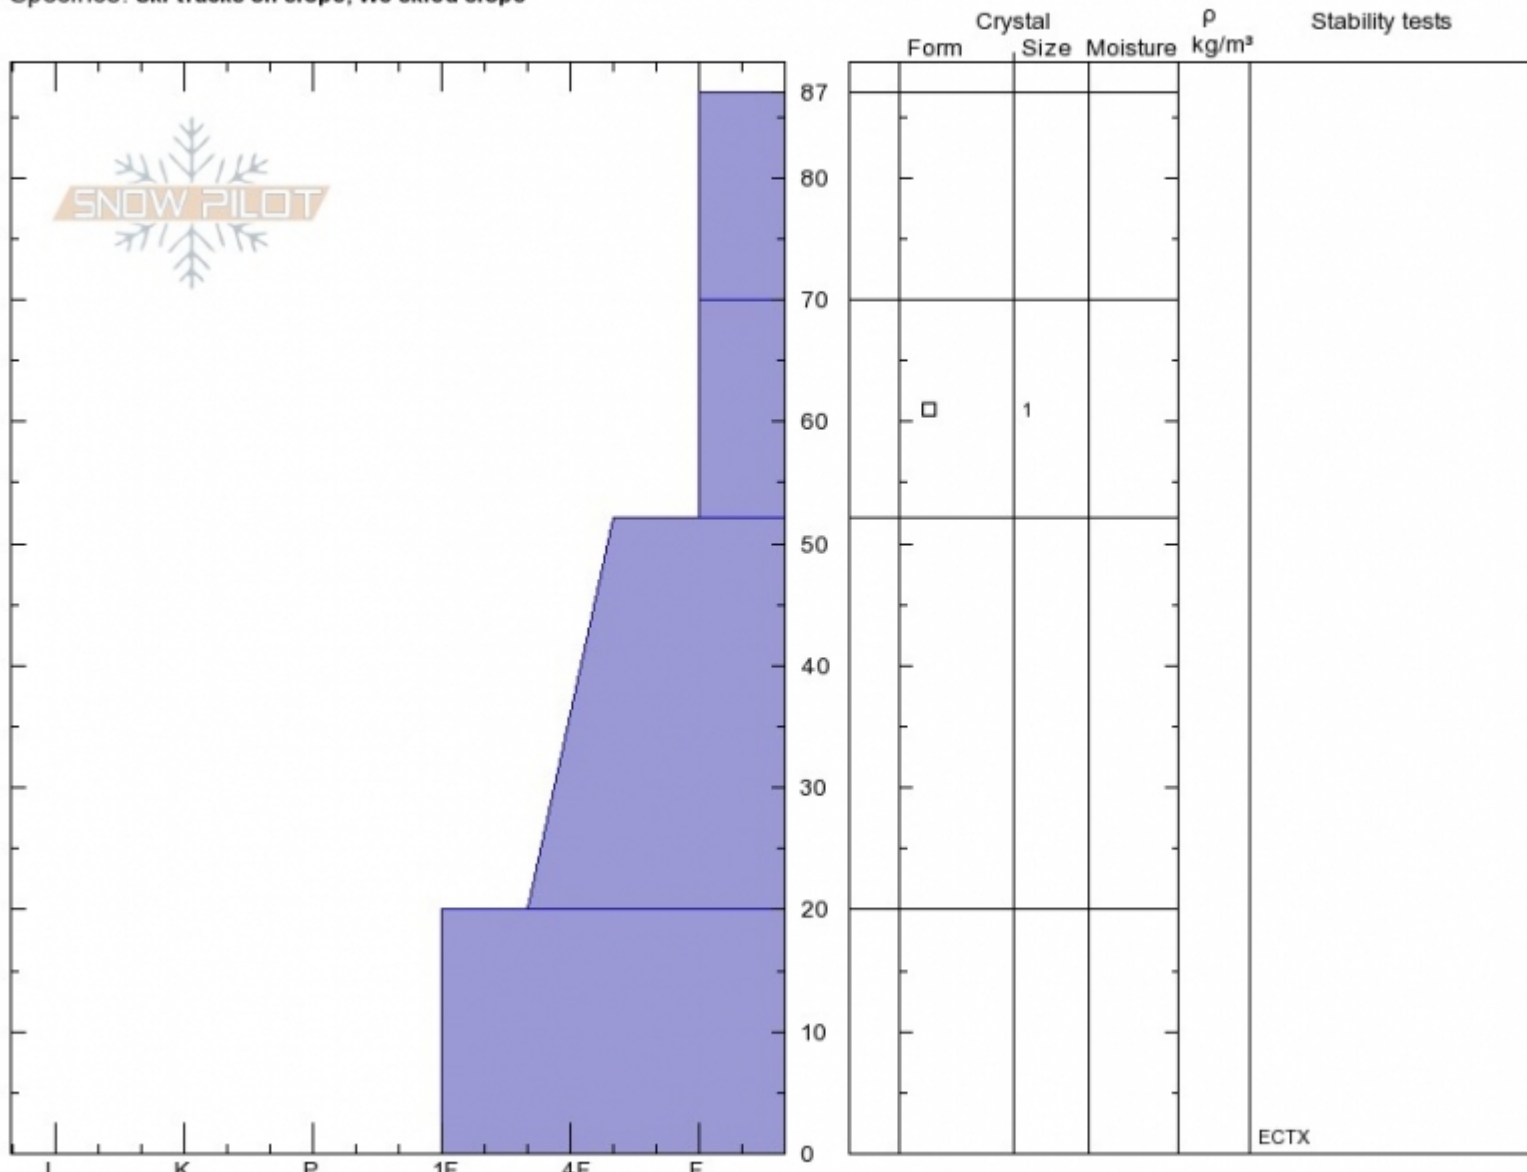

Bear Basin
Madison Range-N
MT
 Elevation: **8870 ft**
 Aspect: **90°**
 Specifics: **Ski tracks on slope; We skied slope**

Spencer Jonas
Wed Dec 19 13:00 2018
 Co-ord:
 Slope Angle: **25°**
 Wind Loading:

Stability:
 Air Temperature:
 Sky Cover: **BKN**
 Precipitation: **S-1**
 Wind:

HS87
Stability Test Notes

Layer No
52-70: Pro

Notes: Pit dug in treed area, snow slightly shallower than open meadow areas

Advisory Region
 Northern Madison
 Northern Madison, 2018-12-19