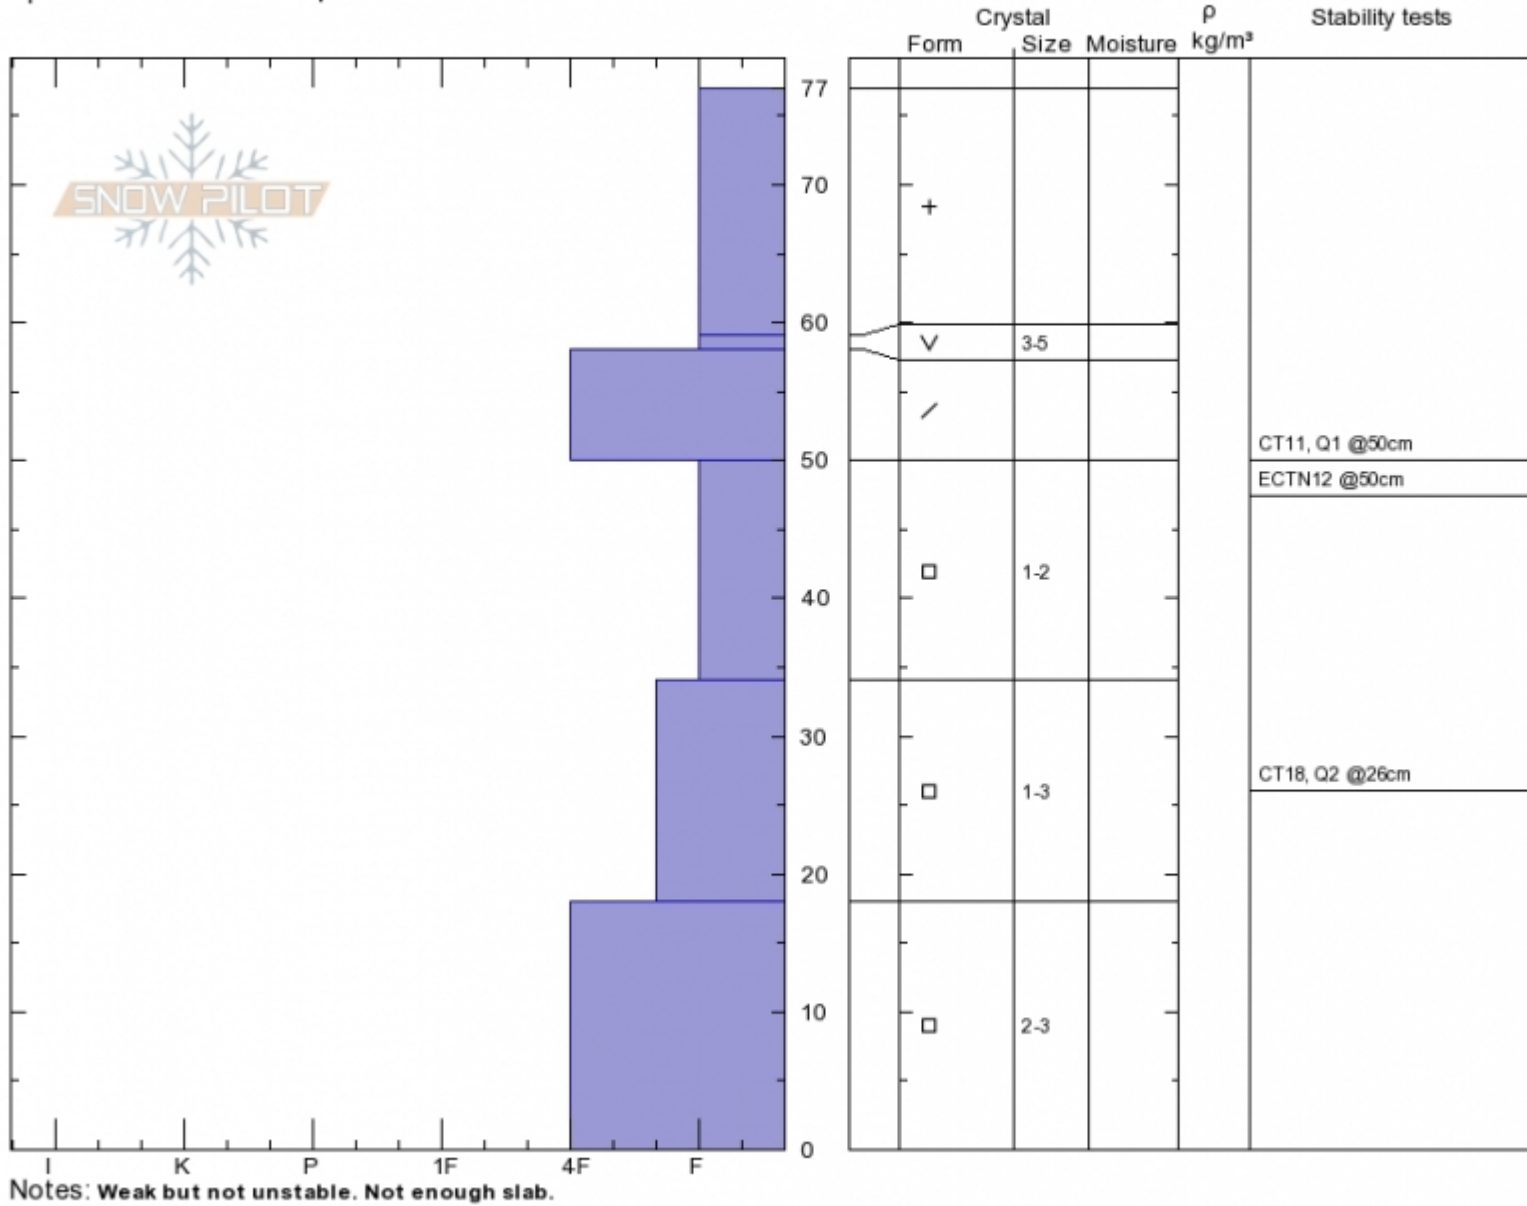

Bacon Rind NE
Madison Range-S
MT
 Elevation: **8800 ft**
 Aspect: **70°**
 Specifics: **Ski tracks on slope**

Eric Knoff
Thu Dec 20 12:30 2018
 Co-ord: **44.97001N, -111.09540W**
 Slope Angle: **26°**
 Wind Loading: **no**

Stability: **Fair**
 Air Temperature: **-5°C**
 Sky Cover: **SCT**
 Precipitation: **S-1**
 Wind: **SW Moderate**

HS77
Stability Test Notes

Layer No
34-50: Pr

Advisory Region
 Southern Madison
 Southern Madison, 2018-12-20