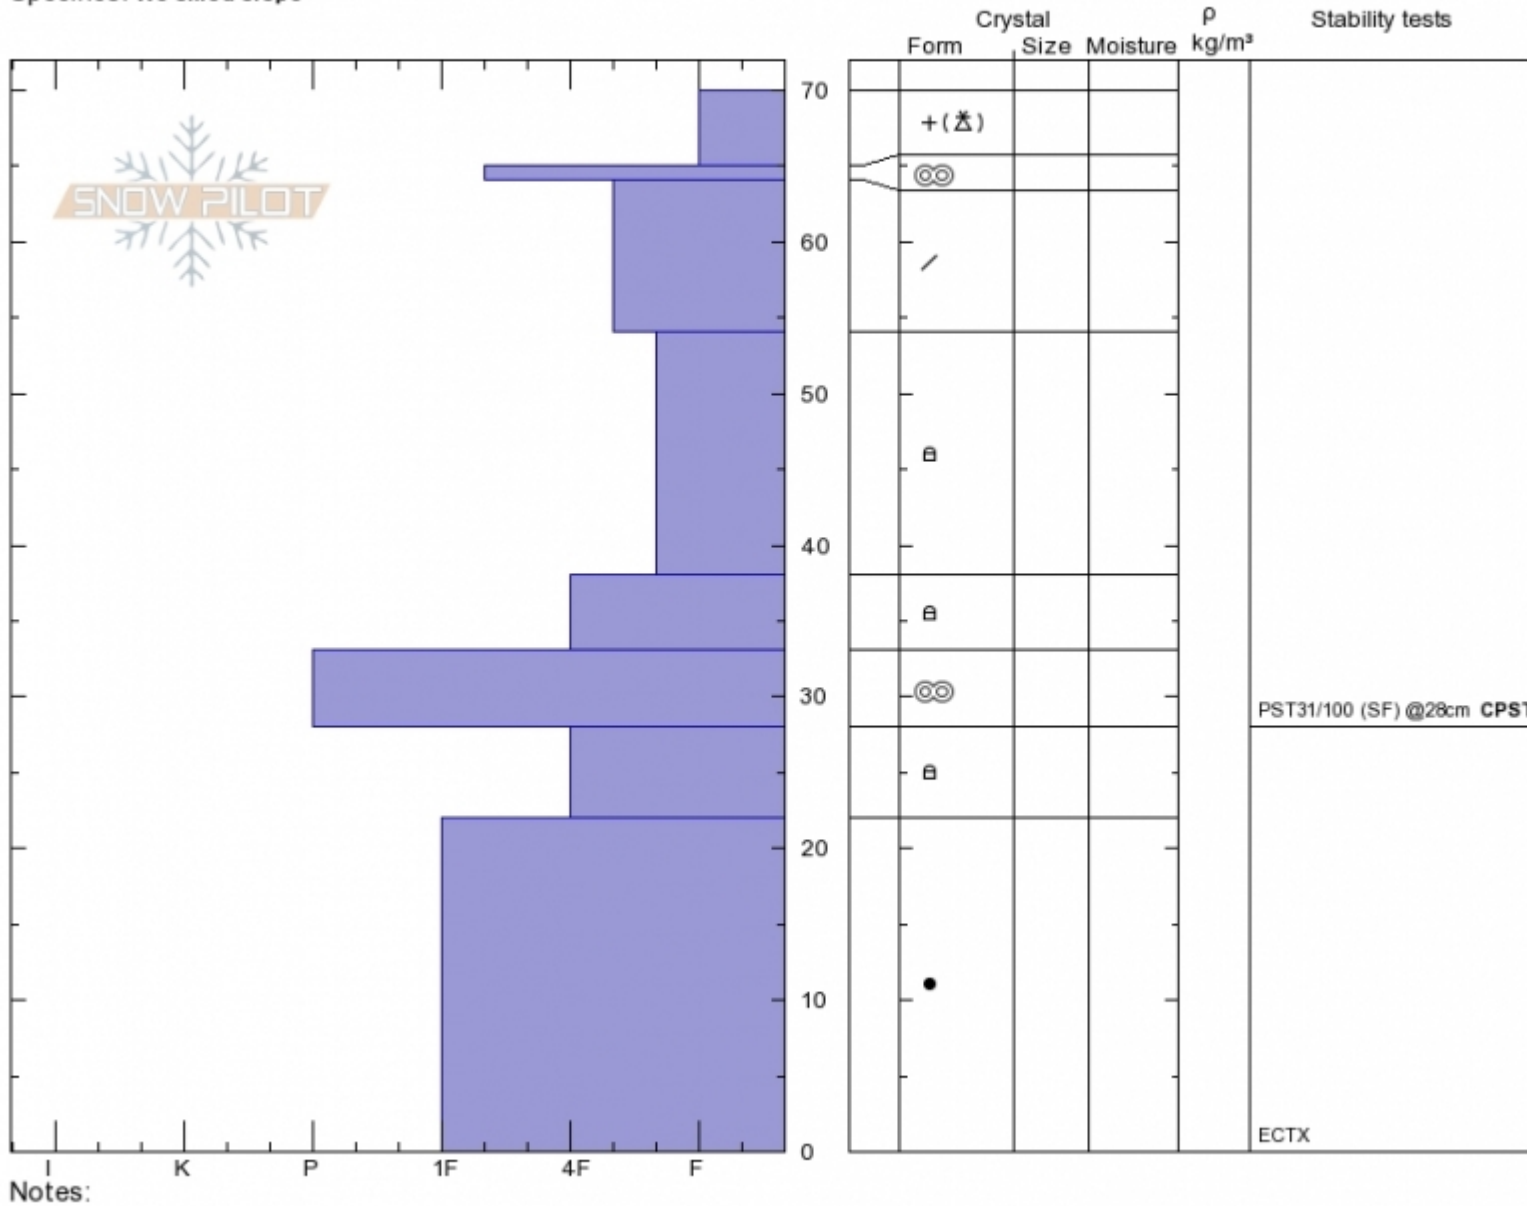

**Texas Meadows**  
**Bridger Range**  
**MT**  
 Elevation: **7360 ft**  
 Aspect: **170°**  
 Specifics: **We skied slope**

**Gabrielle Antonioli**  
**Fri Dec 21 12:00 2018**  
 Co-ord: **45.83743N, -110.93429W**  
 Slope Angle: **28°**  
 Wind Loading:

Stability: **Good**  
 Air Temperature:  
 Sky Cover:  
 Precipitation: **NO**  
 Wind:

**HS70 PS10**  
 Stability Test Notes  
**28: CPST 36/100 END**

Layer No  
**22-28: Pro**

Advisory Region  
 Bridger Range  
 Bridger Range, 2018-12-21