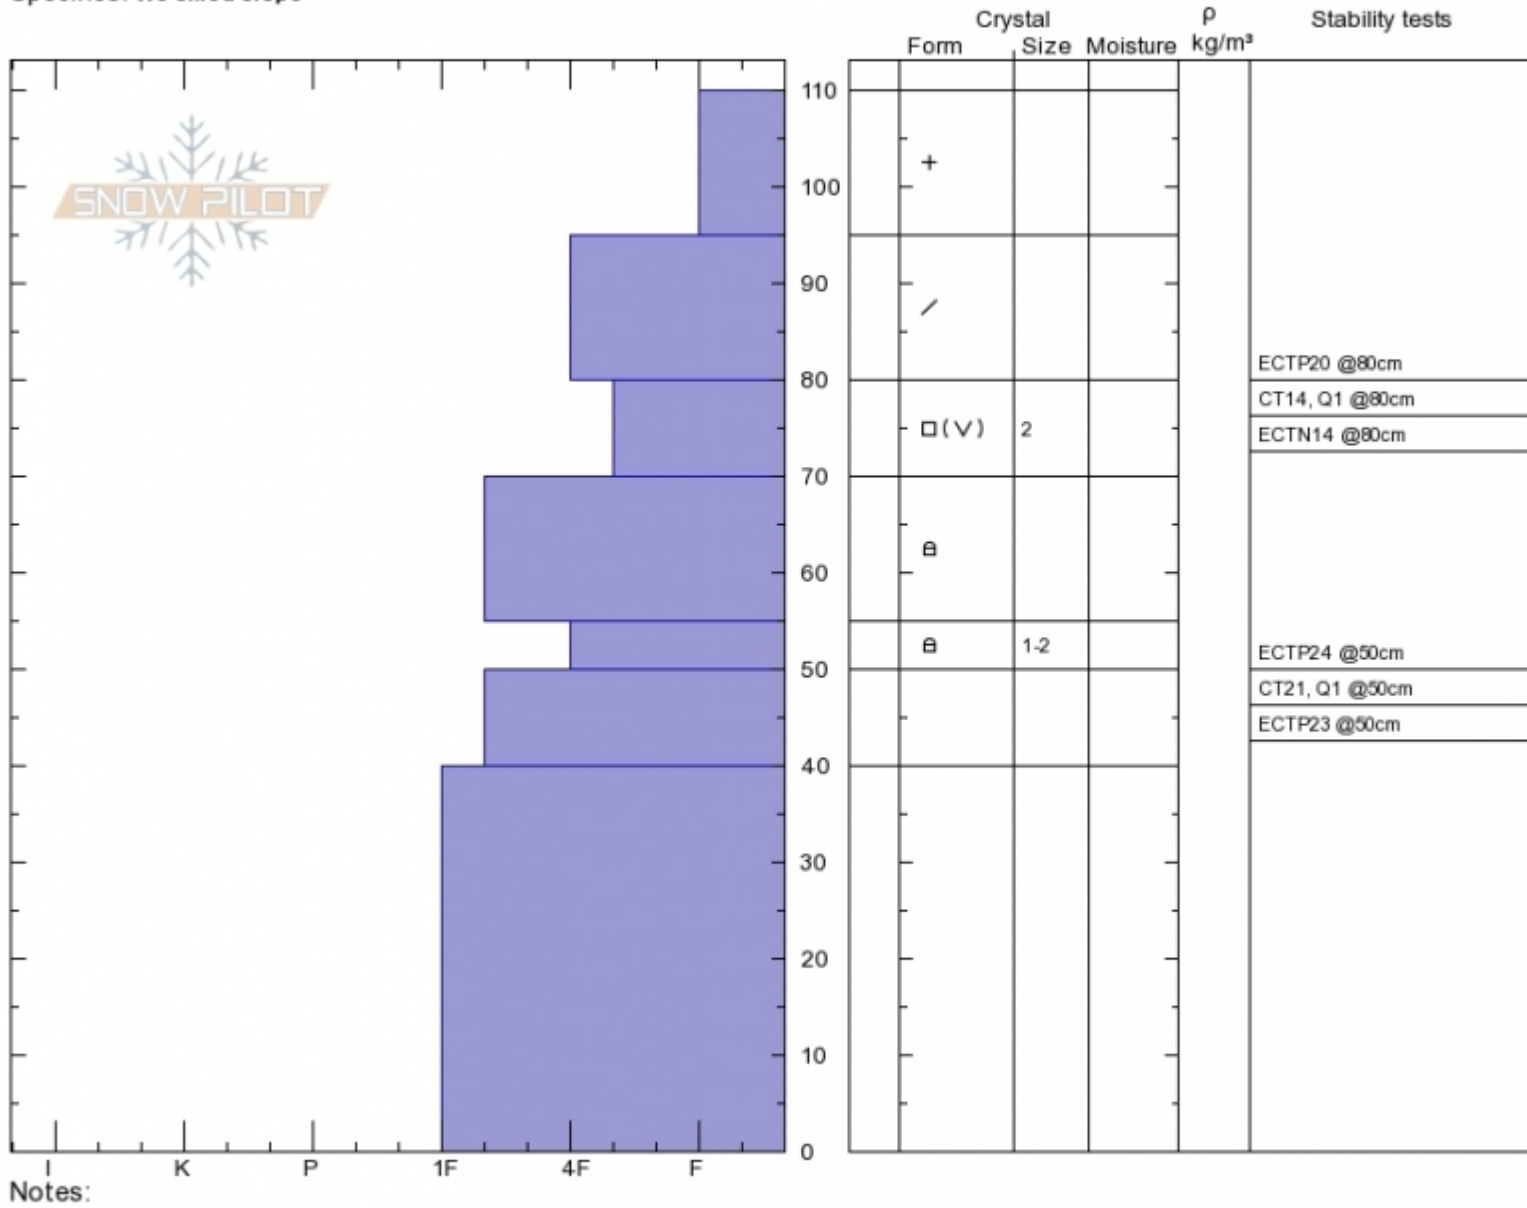

Wade's - Lulu Pass
Cooke City
MT
 Elevation: **9500 ft**
 Aspect: **150°**
 Specifics: **We skied slope**

Alex Marienthal
Thu Dec 20 13:30 2018
 Co-ord: **45.06800N, -109.95224W**
 Slope Angle: **23°**
 Wind Loading: **yes**

Stability: **Fair**
 Air Temperature:
 Sky Cover: **OVC**
 Precipitation: **S-1**
 Wind: **N Light Breeze**

HS110
Stability Test Notes

Layer No

Advisory Region
 Cooke City
 Longitude
 -109.95W
 Latitude
 45.07N
 Cooke City, 2018-12-22