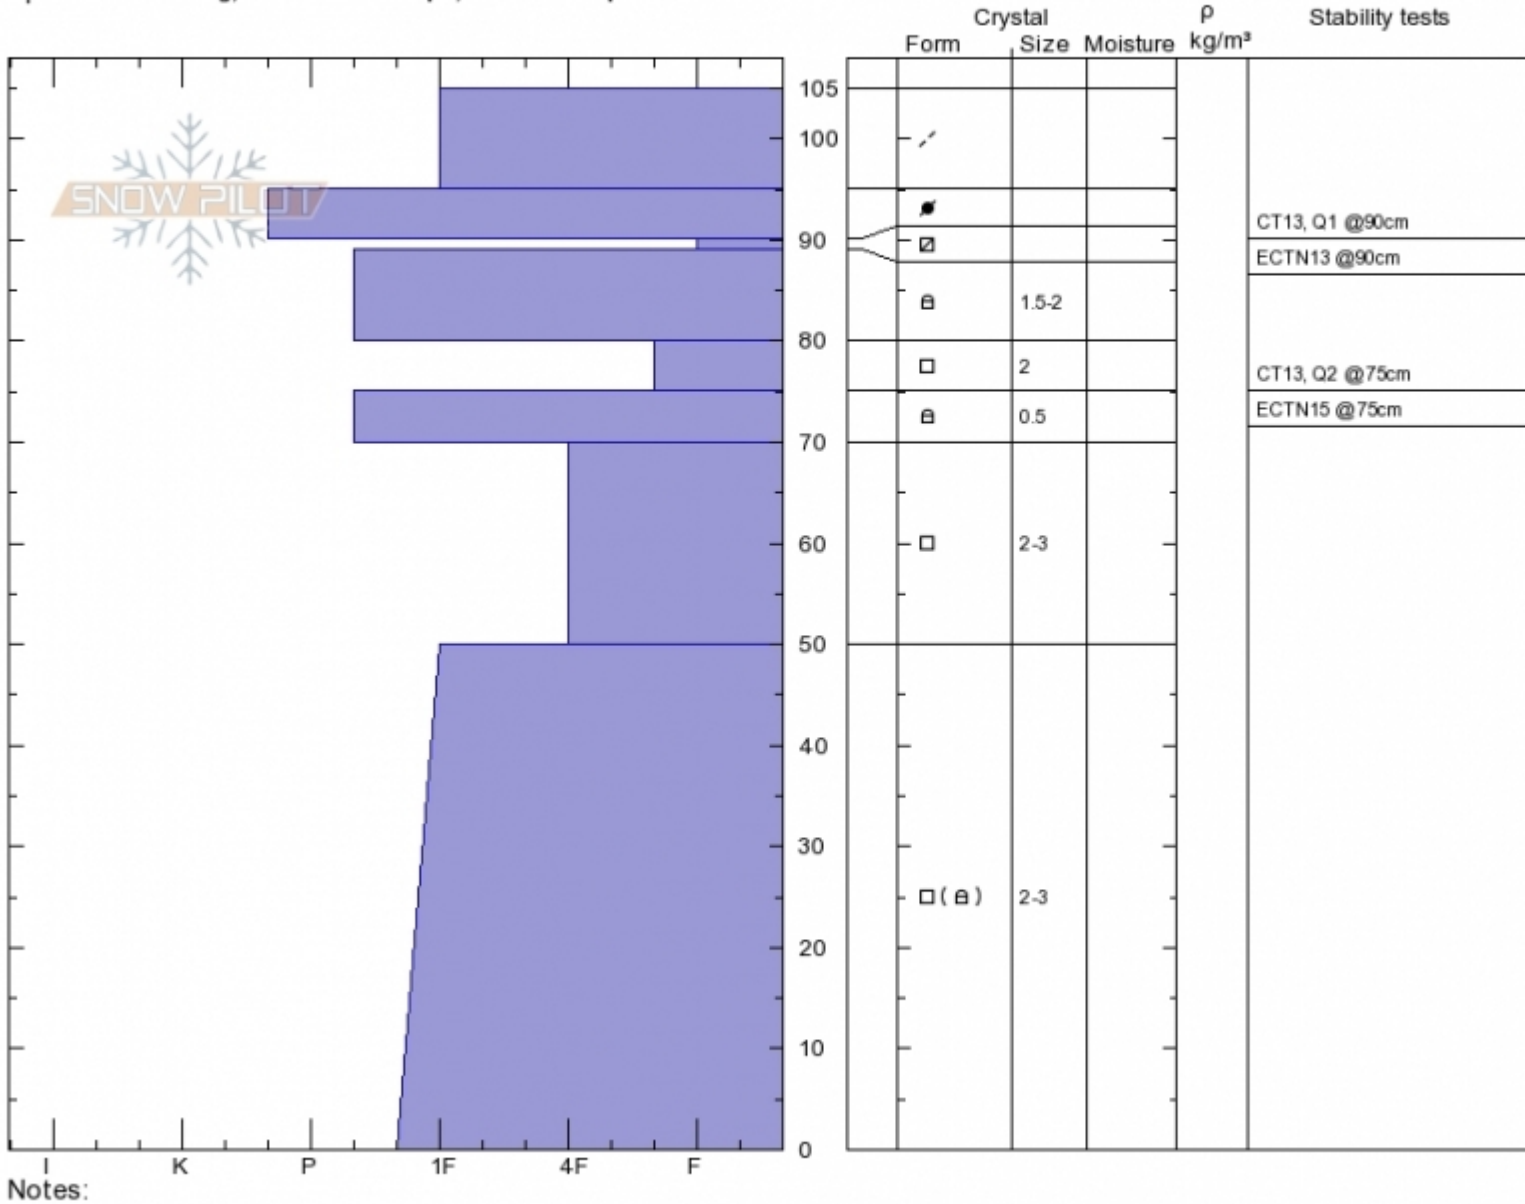

Saddle Peak
 Bridger Range
 MT
 Elevation: 8929 ft
 Aspect: 95°
 Specifics: Cracking; Ski tracks on slope; We skied slope

Alex Marienthal
 Sun Dec 23 10:18 2018
 Co-ord: 45.79371N, -110.93492W
 Slope Angle: 34°
 Wind Loading: yes

Stability:
 Air Temperature:
 Sky Cover: BKN
 Precipitation: NO
 Wind: W Light Breeze

HS105
 Stability Test Notes

Layer No

Notes:
 Advisory Region
 Bridger Range
 Longitude
 -110.94W
 Latitude
 45.79N
 Bridger Range, 2018-12-23