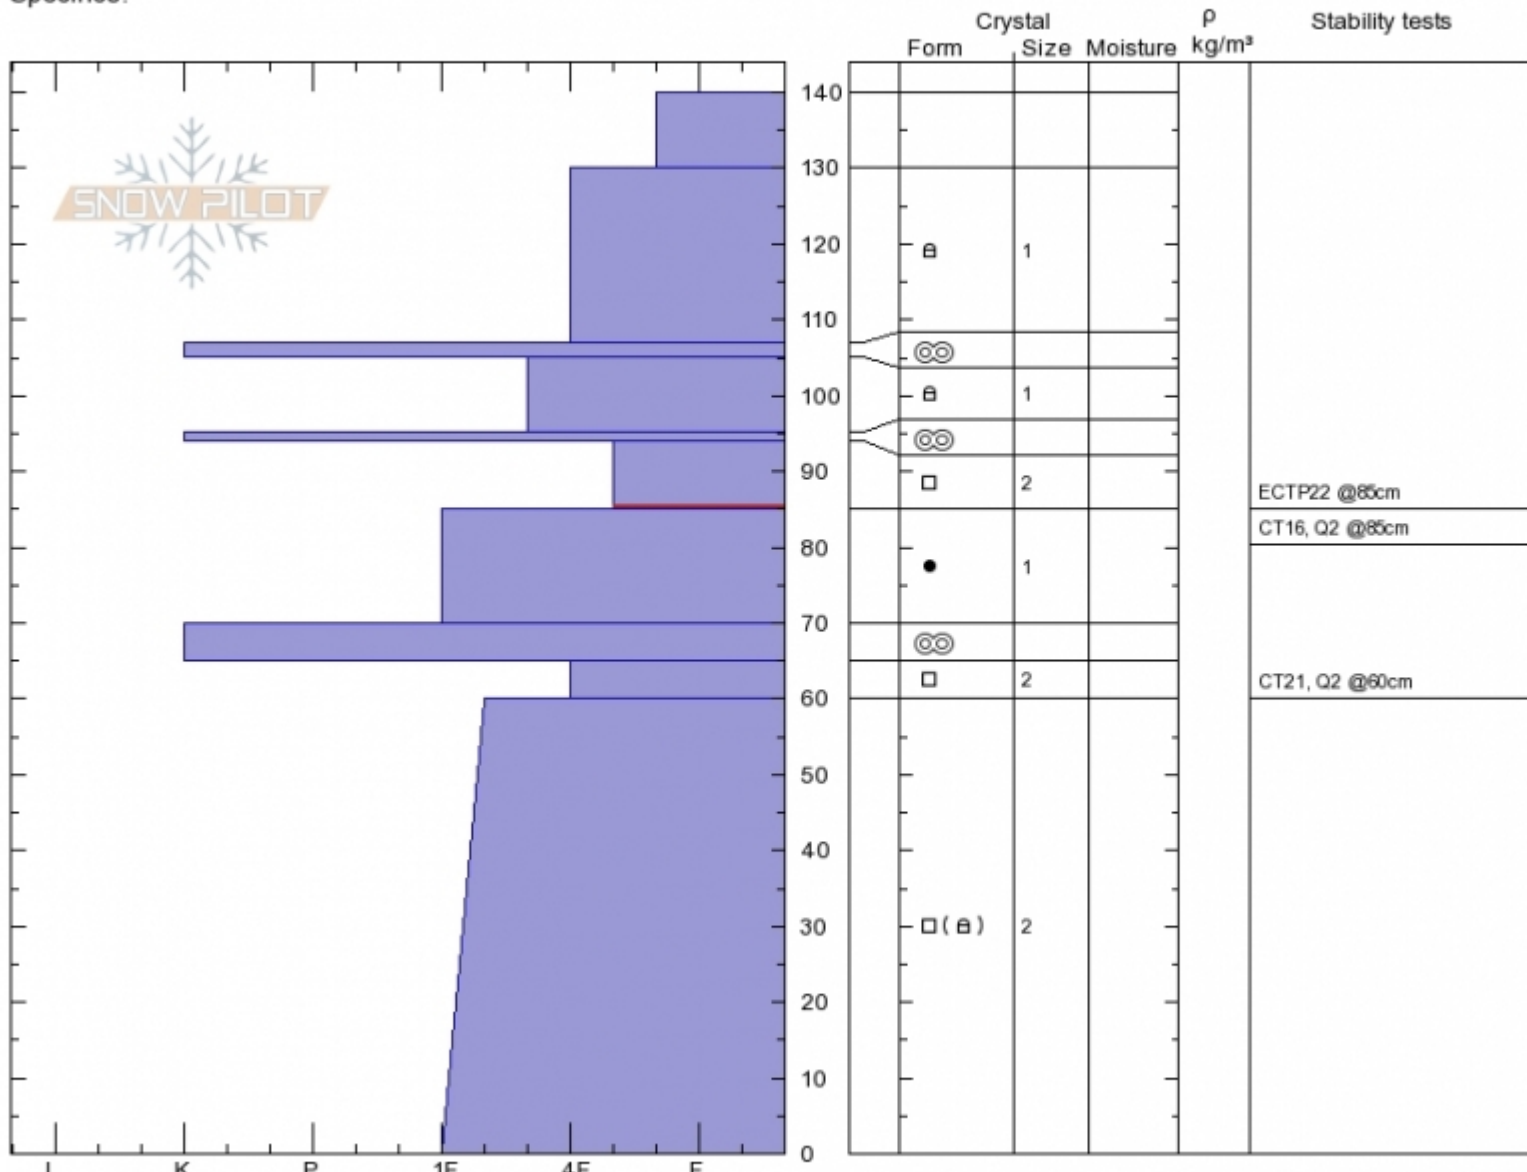

**Rasta Chute**  
**Beartooths**  
**MT**  
 Elevation: **10130 ft**  
 Aspect: **210°**  
 Specifics:

**Doug Chabot-Admin**  
**Wed Dec 26 14:20 2018**  
 Co-ord: **45.67134N, -109.94593W**  
 Slope Angle: **35°**  
 Wind Loading: **previous**

Stability: **Fair**  
 Air Temperature: **-15°C**  
 Sky Cover: **SCT**  
 Precipitation: **NO**  
 Wind: **Calm**

**HS140**  
 Stability Test Notes

Layer No  
**85-94: Pr**

Notes: Wind-loading was minor. We decided to not ski the slope because of the ECTP.