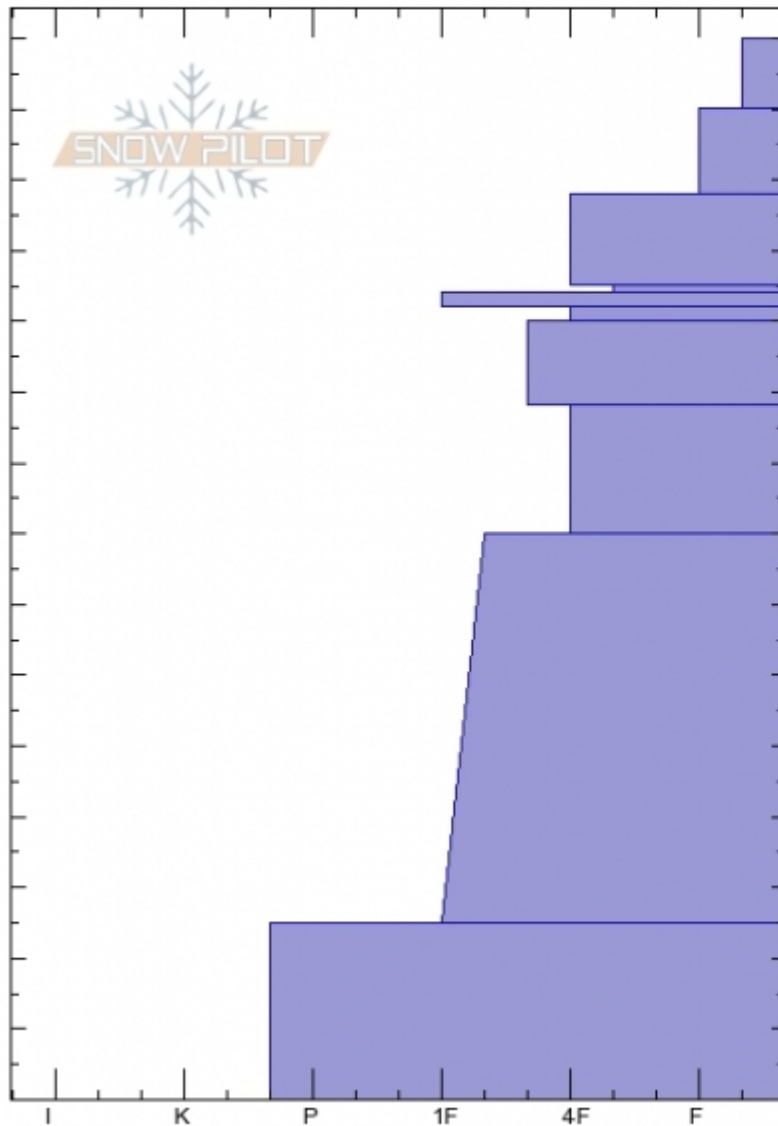

The Throne - 27 Dec
Bridger Range
MT
 Elevation: **8080 ft**
 Aspect: **93°**
 Specifics: **We skied slope**

Alex Marienthal
Thu Dec 27 11:39 2018
 Co-ord: **45.88420N, -110.94986W**
 Slope Angle: **30°**
 Wind Loading: **no**

Stability: **Good**
 Air Temperature: **-11°C**
 Sky Cover: **BKN**
 Precipitation: **S1**
 Wind: **Calm**

HS150
Stability Test Notes

Layer No

Form	Crystal Size	Moisture	ρ kg/m ³	Stability tests
*				
+				
⊗				ECTN16 @115cm
□	0.5			
⊖				
⊖	1-1.5			
⊙				