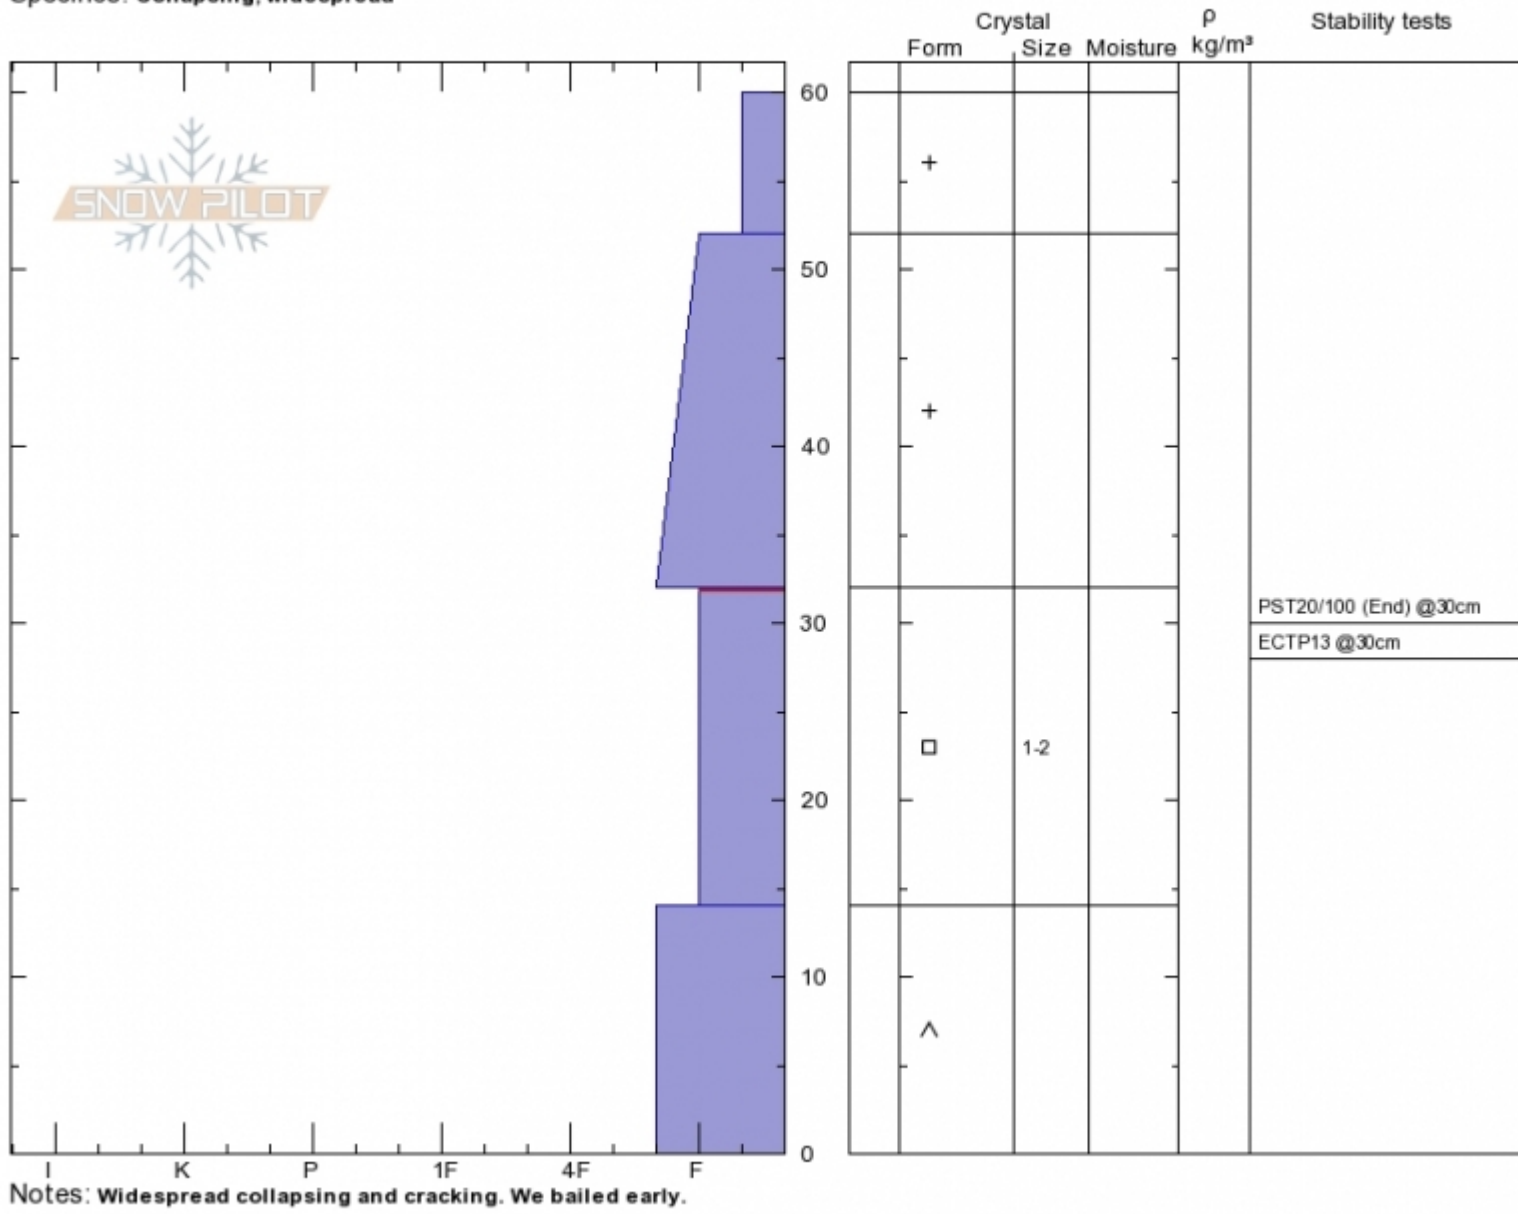

**Mt Ellis, east**  
**Gallatin Range-N**  
**MT**  
 Elevation: **7500 ft**  
 Aspect: **90°**  
 Specifics: **Collapsing, widespread**

**Eric Knoff**  
**Tue Jan 1 11:15 2019**  
 Co-ord: **45.59086N, -110.95843W**  
 Slope Angle: **35°**  
 Wind Loading: **no**

Stability: **Very Poor**  
 Air Temperature: **-10°C**  
 Sky Cover: **FEW**  
 Precipitation: **NO**  
 Wind: **Calm**

**HS60**  
 Stability Test Notes  
 Layer No  
**14-32: Pro**

Advisory Region  
 Northern Gallatin  
 Northern Gallatin, 2019-01-02