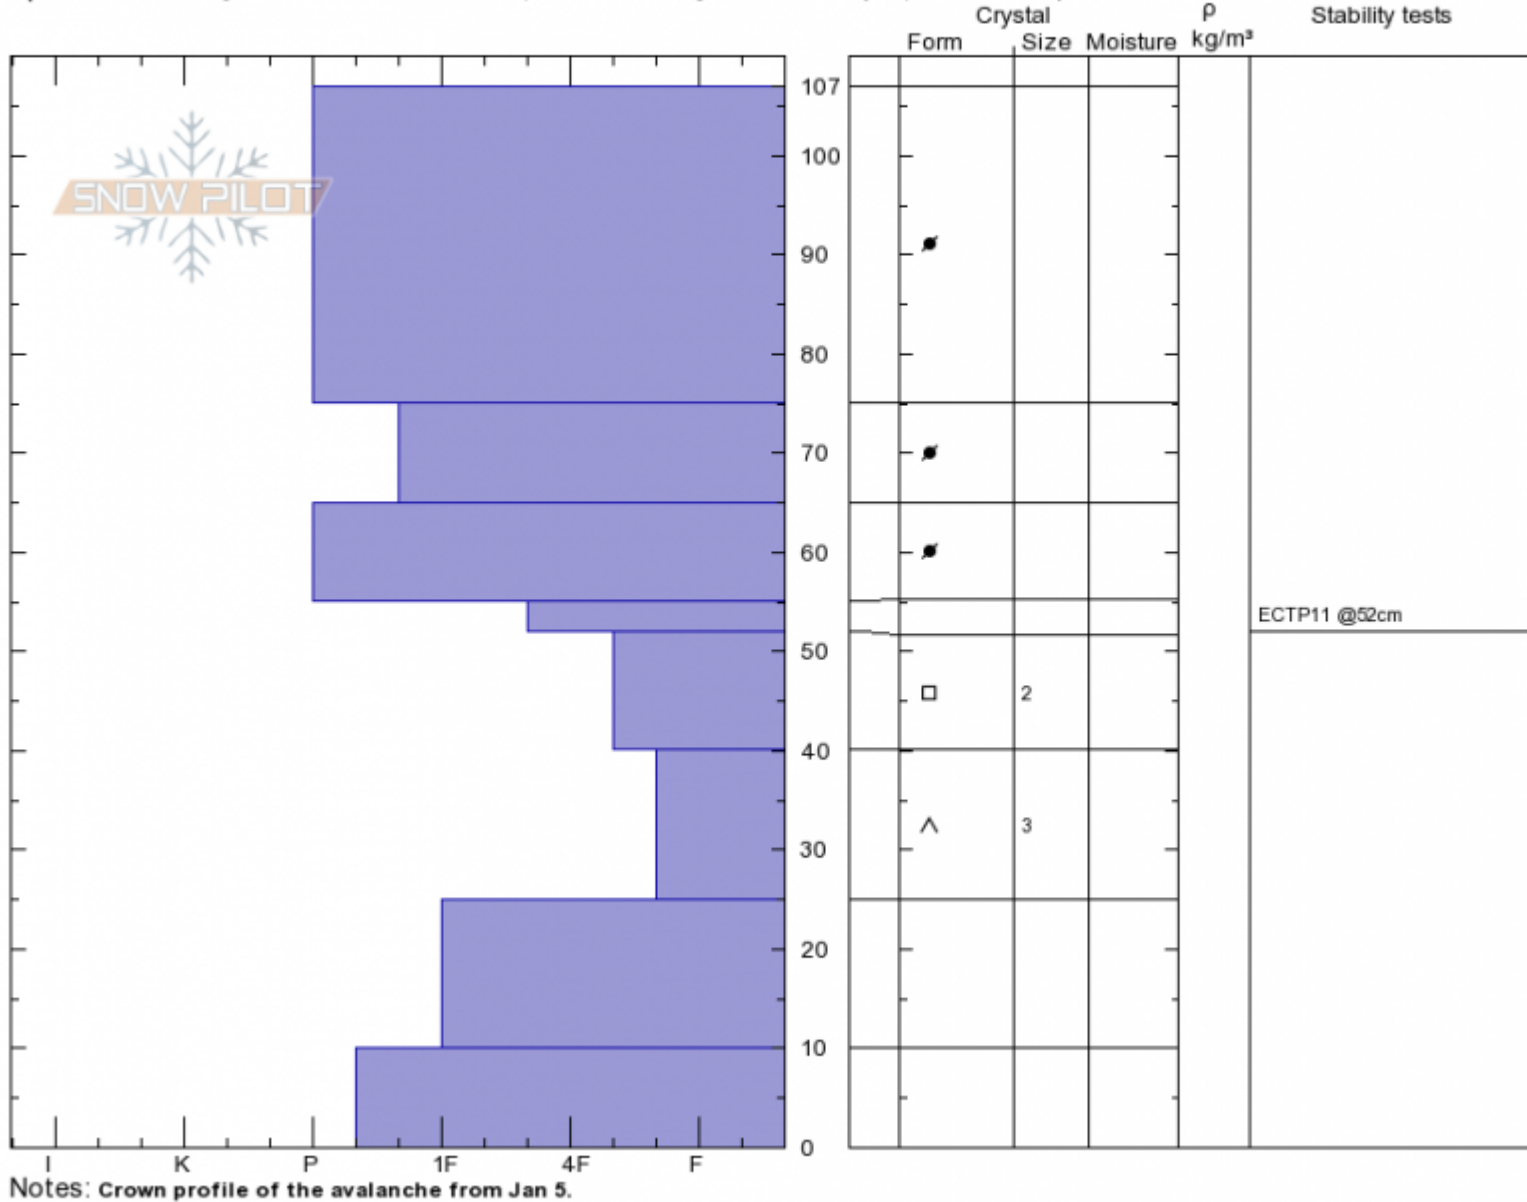

Ross Peak/Throne
Bridger Range
MT
 Elevation: **8129 ft**
 Aspect: **90°**

Andrew Schauer
Mon Jan 7 11:53 2019
 Co-ord: **45.86707N, -110.95491W**
 Slope Angle: **36°**
 Wind Loading: **previous**

Stability:
 Air Temperature:
 Sky Cover: **BKN**
 Precipitation: **S-1**
 Wind: **N Moderate**

HS107 PS0
Stability Test Notes

Layer No
40-52: Pro

Specifics: Pit is adjacent to avalanche: crown; Recent activity on similar slopes; We skied slope

Longitude
 -110.96W
 Latitude
 45.87N

Avalanche Details: [Avalanche near Ross Peak/Throne](#)
 No Region, 2019-01-07