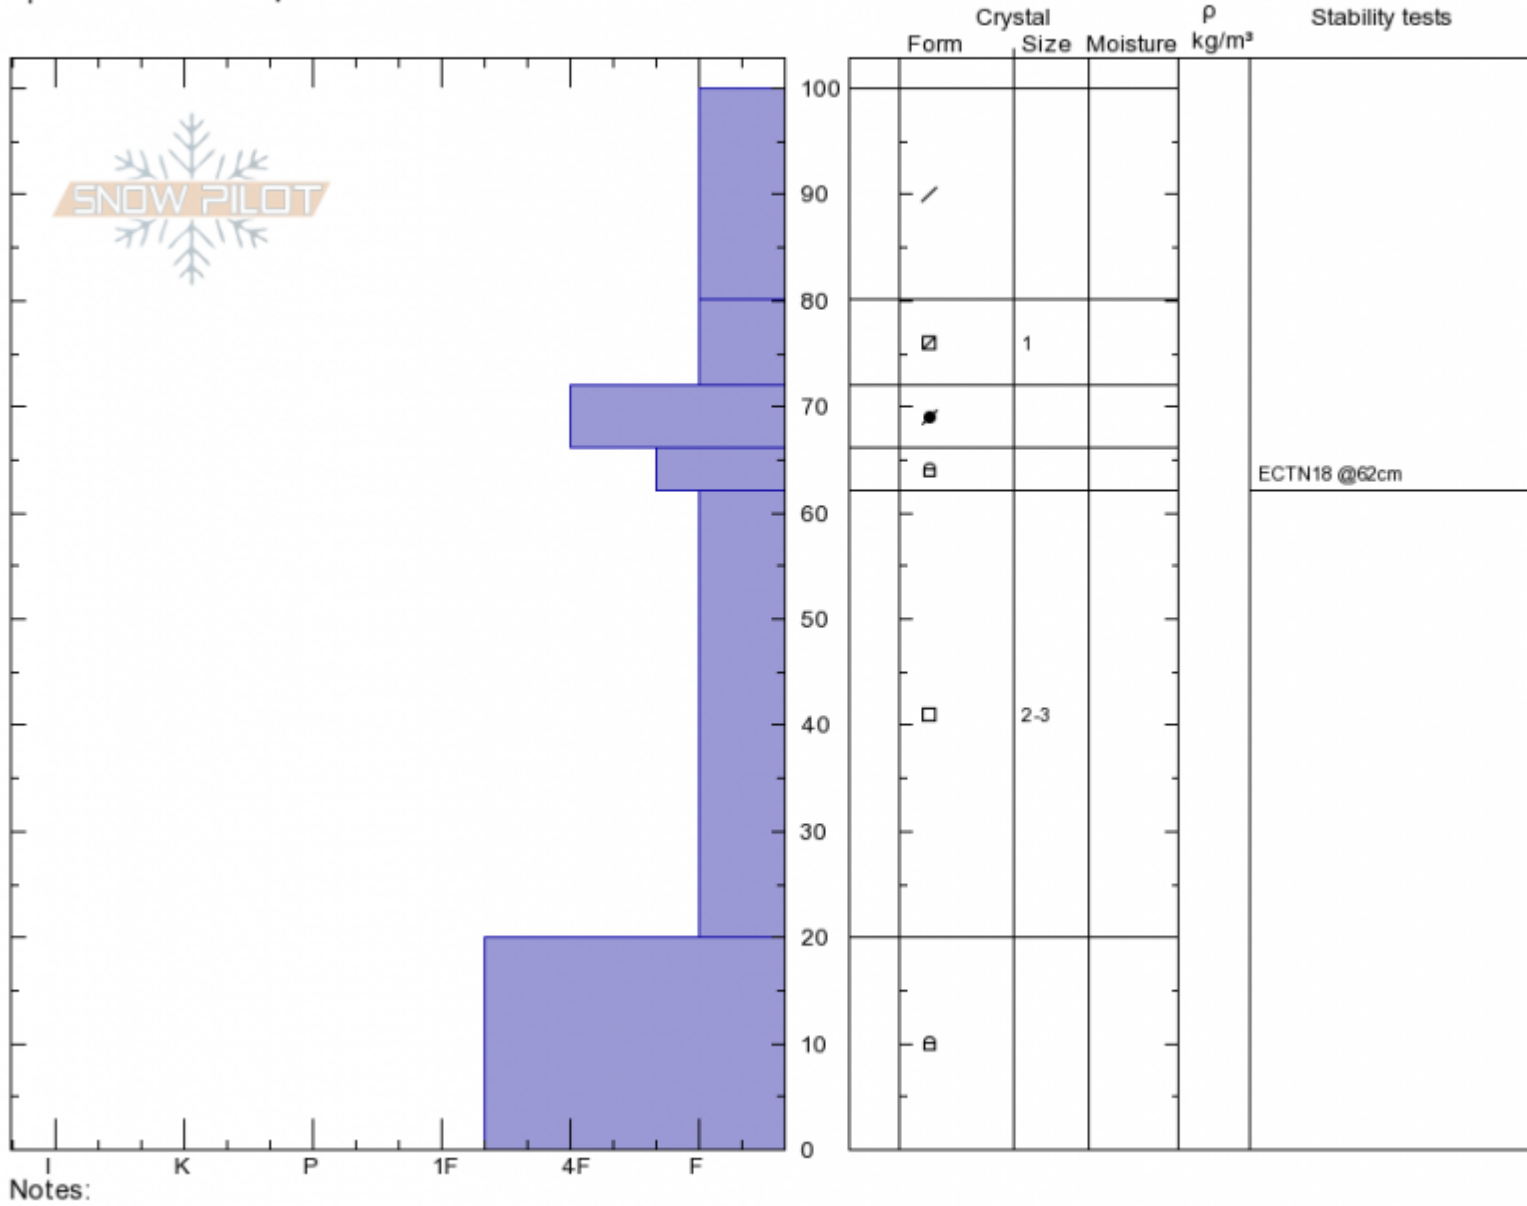

Woody Ridge
Cooke City
MT
 Elevation: **9426 ft**
 Aspect: **245°**
 Specifics: **We skied slope**

Andrew Schauer
Wed Jan 9 10:00 2019
 Co-ord: **44.98511N, -109.92785W**
 Slope Angle: **31°**
 Wind Loading: **no**

Stability: **Good**
 Air Temperature: **-3°C**
 Sky Cover: **SCT**
 Precipitation: **NO**
 Wind: **Moderate**

HS100 PF30
Stability Test Notes

Layer No
20-62: Pro

Advisory Region
 Cooke City
 Longitude
 -109.93W
 Latitude
 44.99N
 Cooke City, 2019-01-09