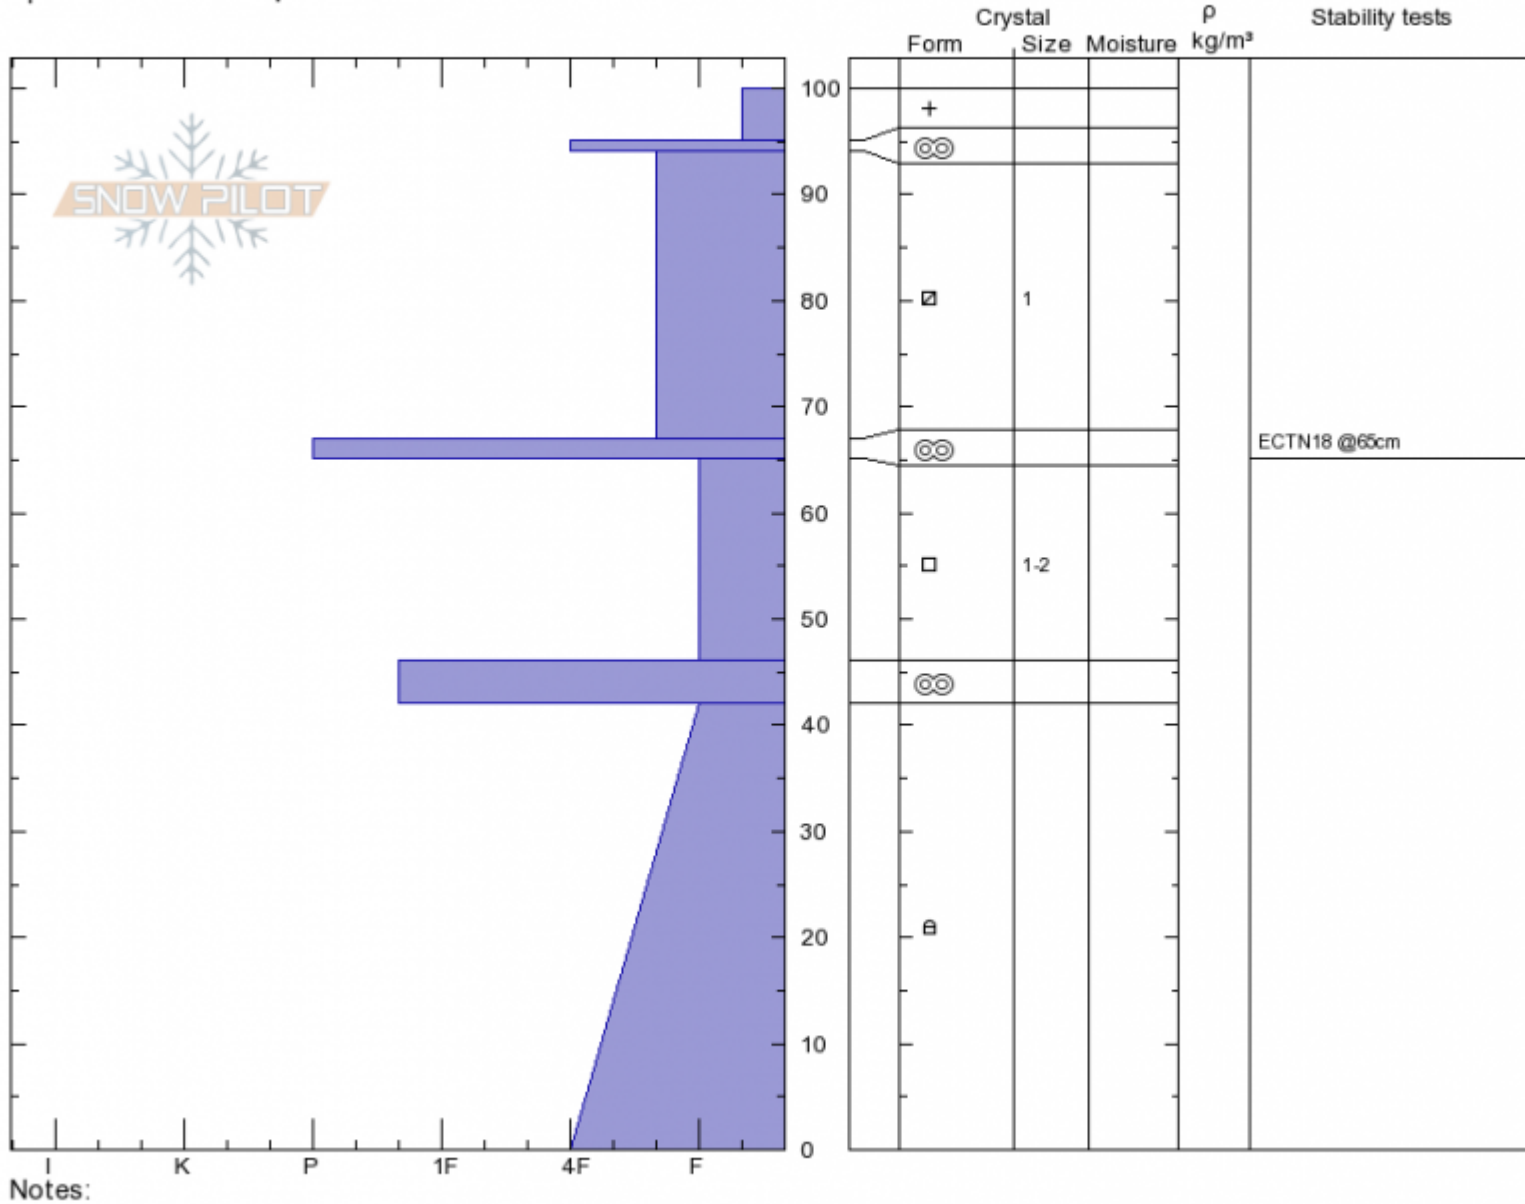

Rasta Chutes
Cooke City
MT
 Elevation: **9997 ft**
 Aspect: **183°**
 Specifics: **We skied slope**

Andrew Schauer
Tue Jan 8 16:20 2019
 Co-ord: **45.07111N, -109.94462W**
 Slope Angle: **33°**
 Wind Loading: **no**

Stability: **Fair**
 Air Temperature: **-10°C**
 Sky Cover: **CLR**
 Precipitation: **NO**
 Wind: **Calm**

HS100
Stability Test Notes

Layer No
46-65: Pr

Advisory Region
 Cooke City
 Longitude
 -109.95W
 Latitude
 45.07N
 Cooke City, 2019-01-08